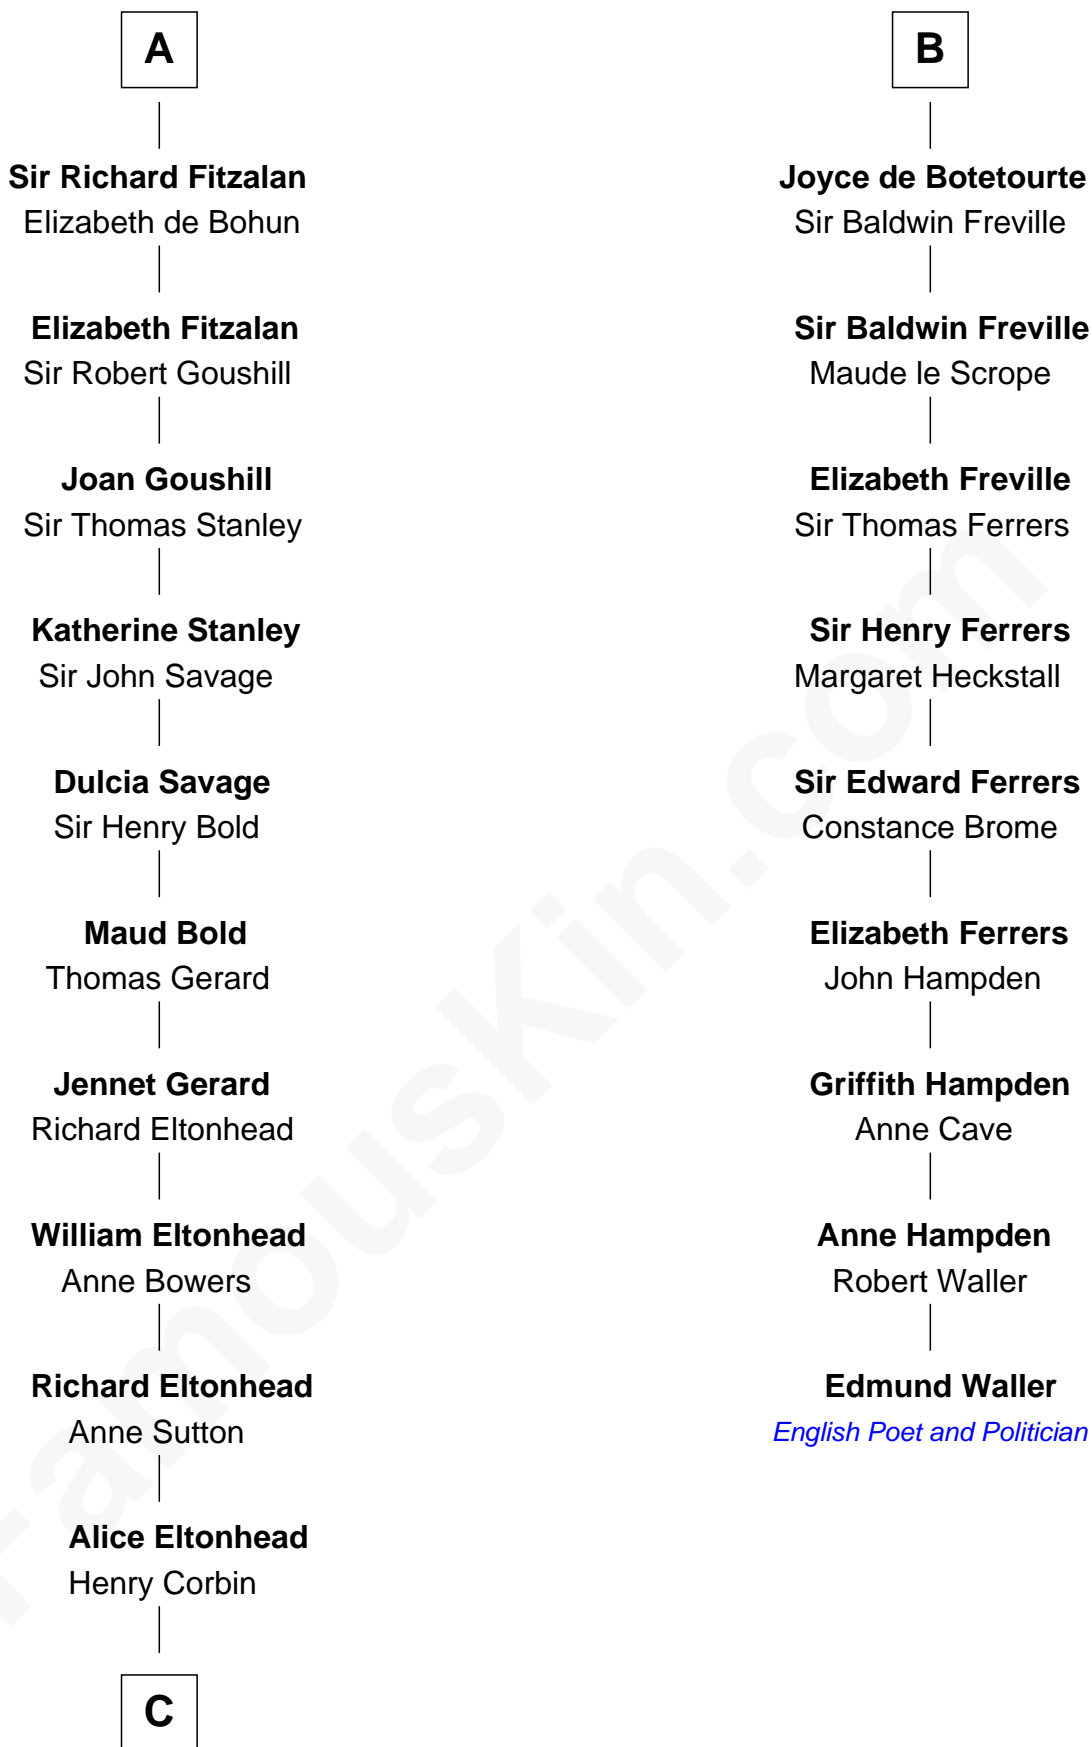

FamousKin.com

Relationship Chart of

Thomas Sim Lee

2nd and 7th Governor of Maryland

15th cousin 5 times removed of

Edmund Waller

English Poet and Politician

Sir Ralph de Tony

Margaret Beaumont

C

—
Laetitia Corbin

Richard Lee

—
Philip Lee

Sarah Brooke

—
Thomas Lee

Christiana Sim