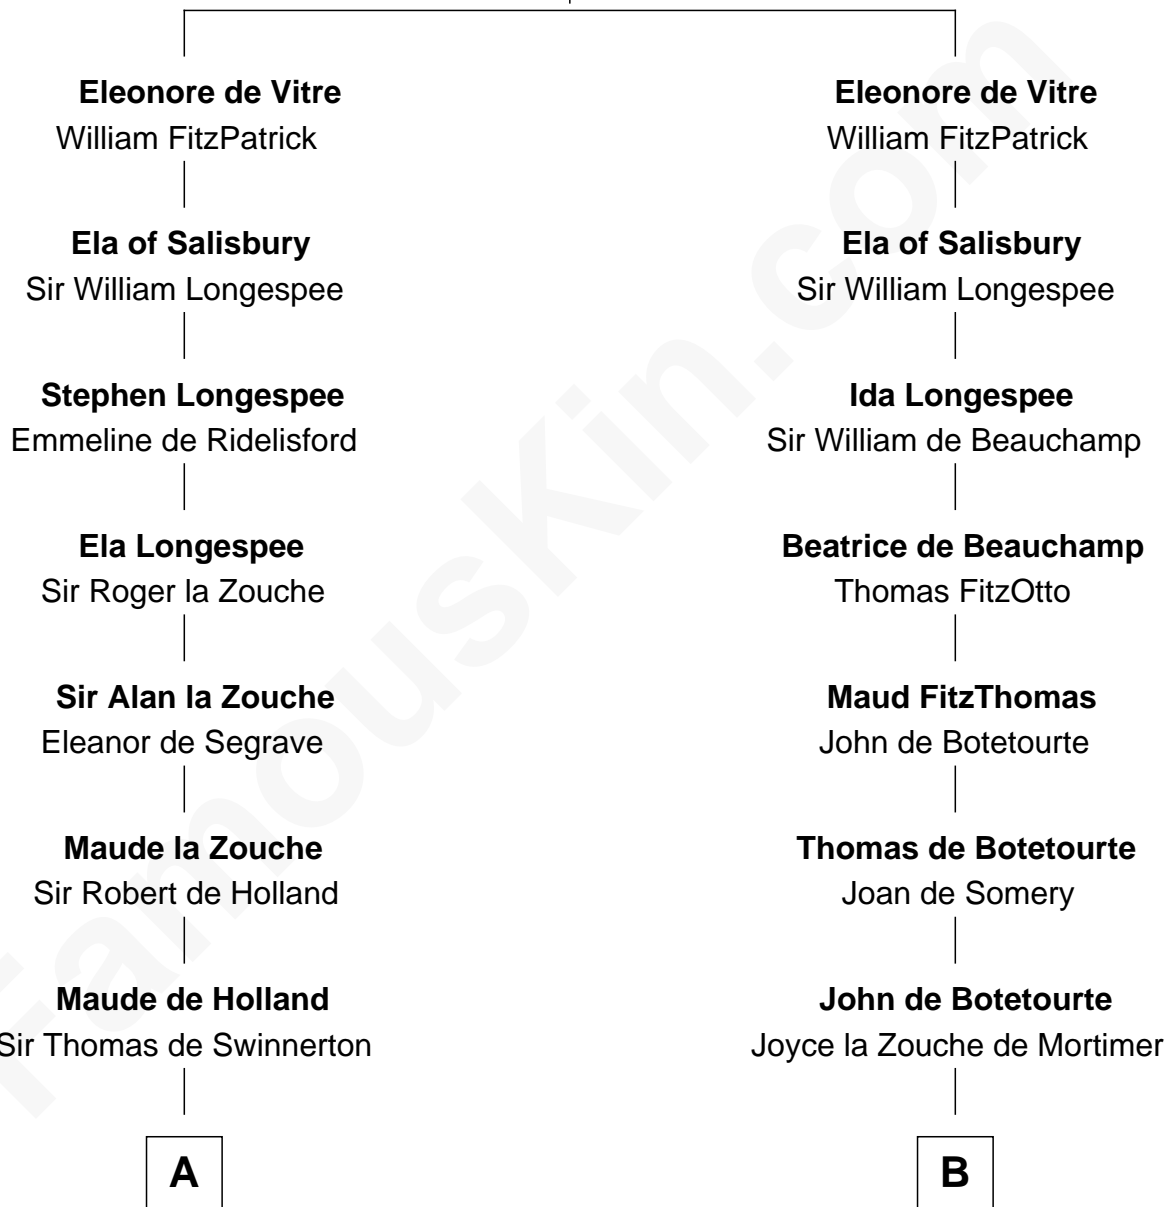

FamousKin.com

Relationship Chart of

Thomas Sim Lee

2nd and 7th Governor of Maryland

15th cousin 5 times removed of

Edmund Waller

English Poet and Politician

Robert III de Vitre

2nd and 7th Governor of Maryland

FamousKin.com