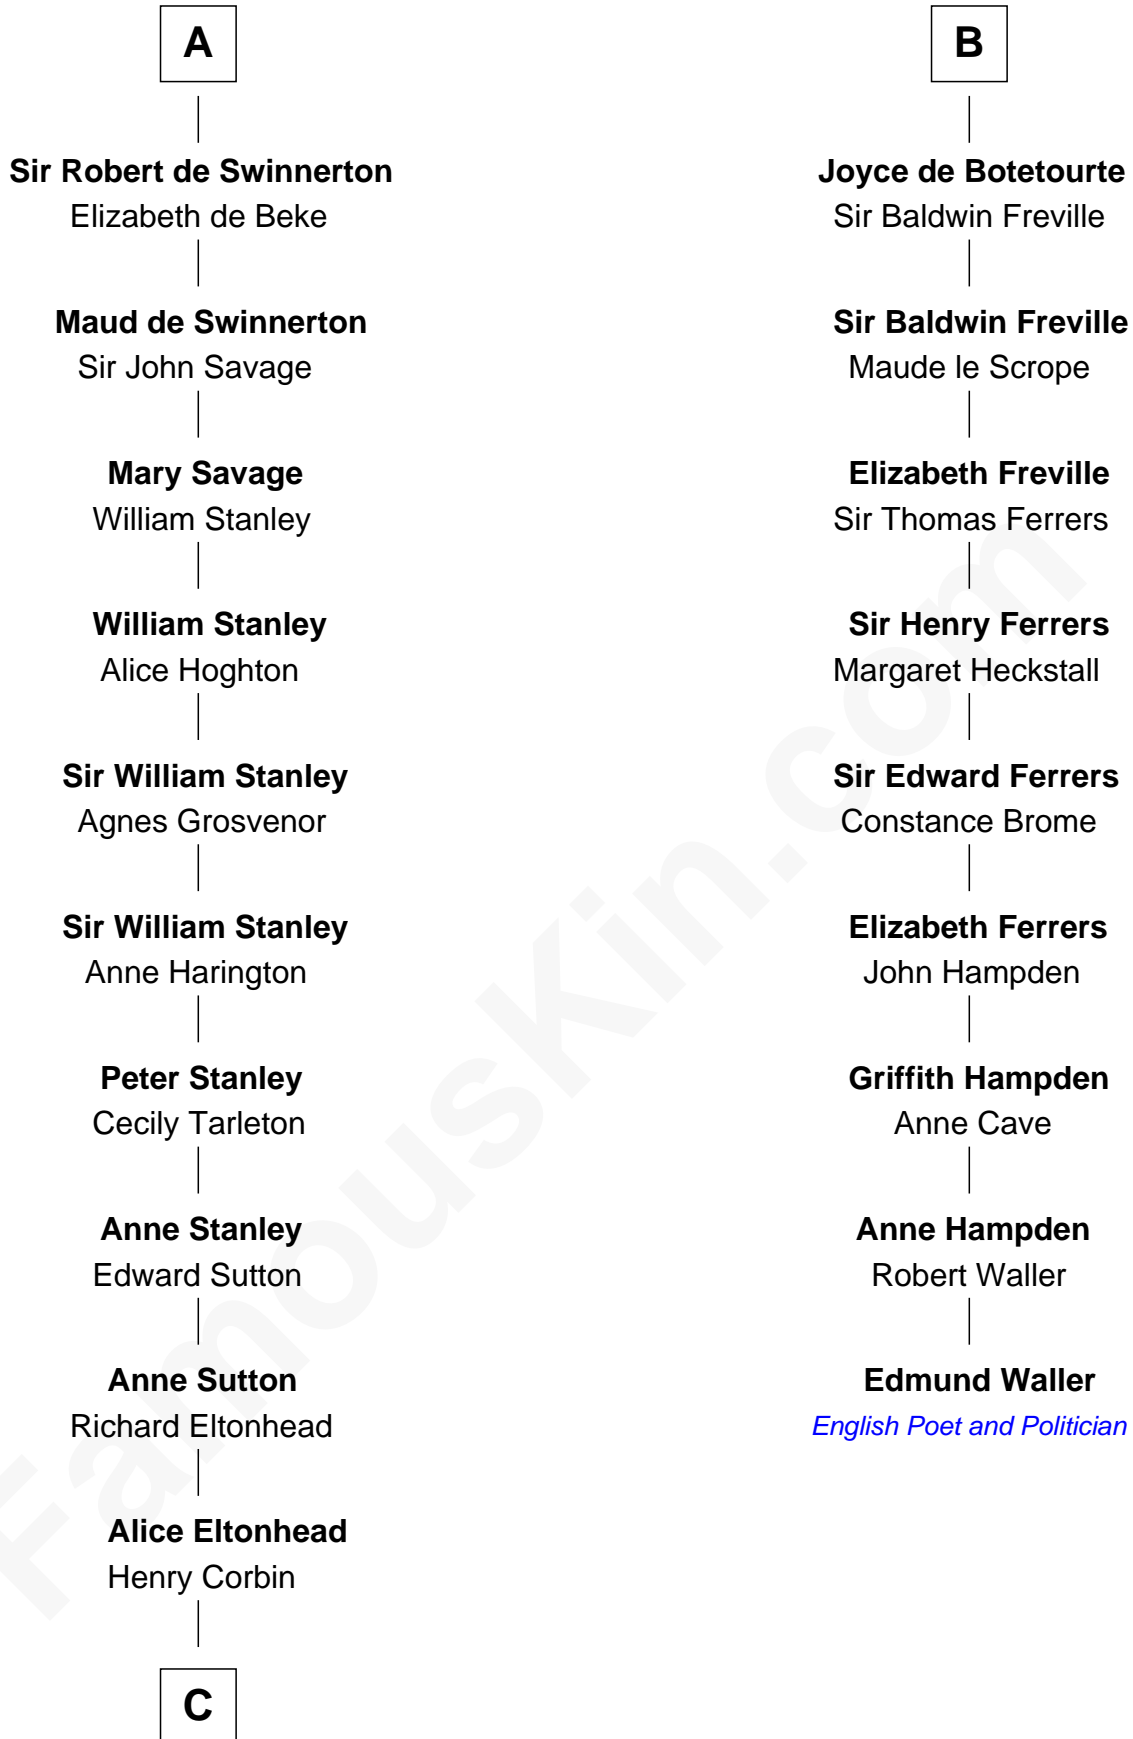

FamousKin.com

Relationship Chart of

Thomas Sim Lee

2nd and 7th Governor of Maryland

15th cousin 5 times removed of

Edmund Waller

English Poet and Politician

Robert III de Vitre

2nd and 7th Governor of Maryland

FamousKin.com