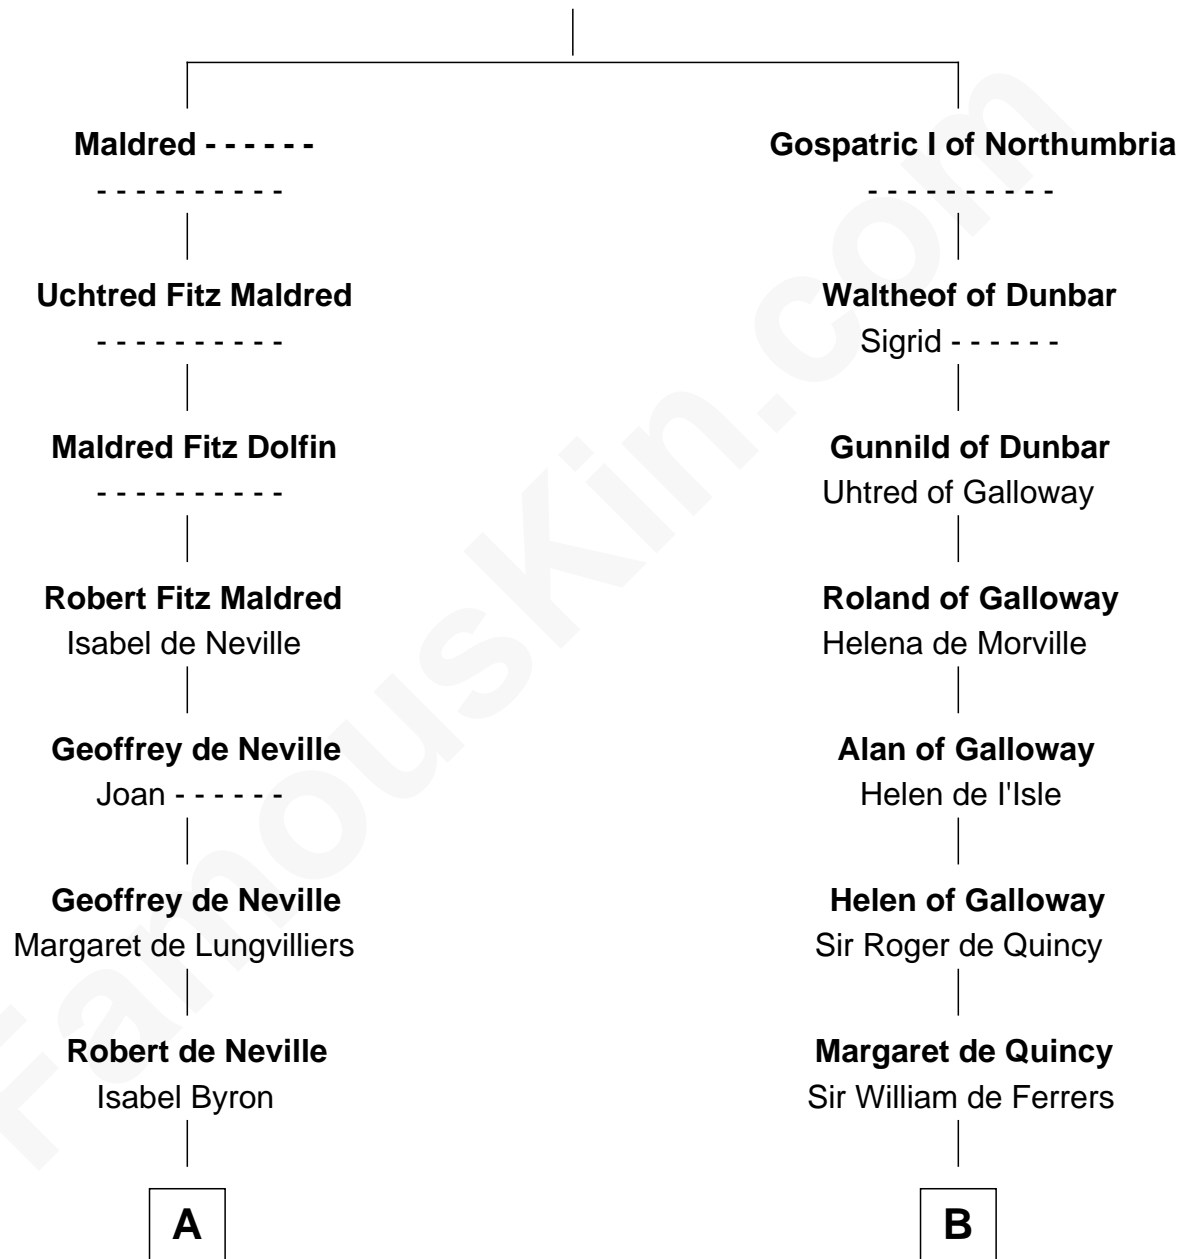

FamousKin.com

Relationship Chart of

Thomas Sim Lee

2nd and 7th Governor of Maryland

16th cousin 4 times removed of

Catherine Howard

5th Wife of King Henry VIII

Maldred of Carlisle and Allendale

Edith of Northumbria

C

—
Laetitia Corbin

Richard Lee

—
Philip Lee

Sarah Brooke

—
Thomas Lee

Christiana Sim

—
Thomas Sim Lee

2nd and 7th Governor of Maryland

FamousKin.com