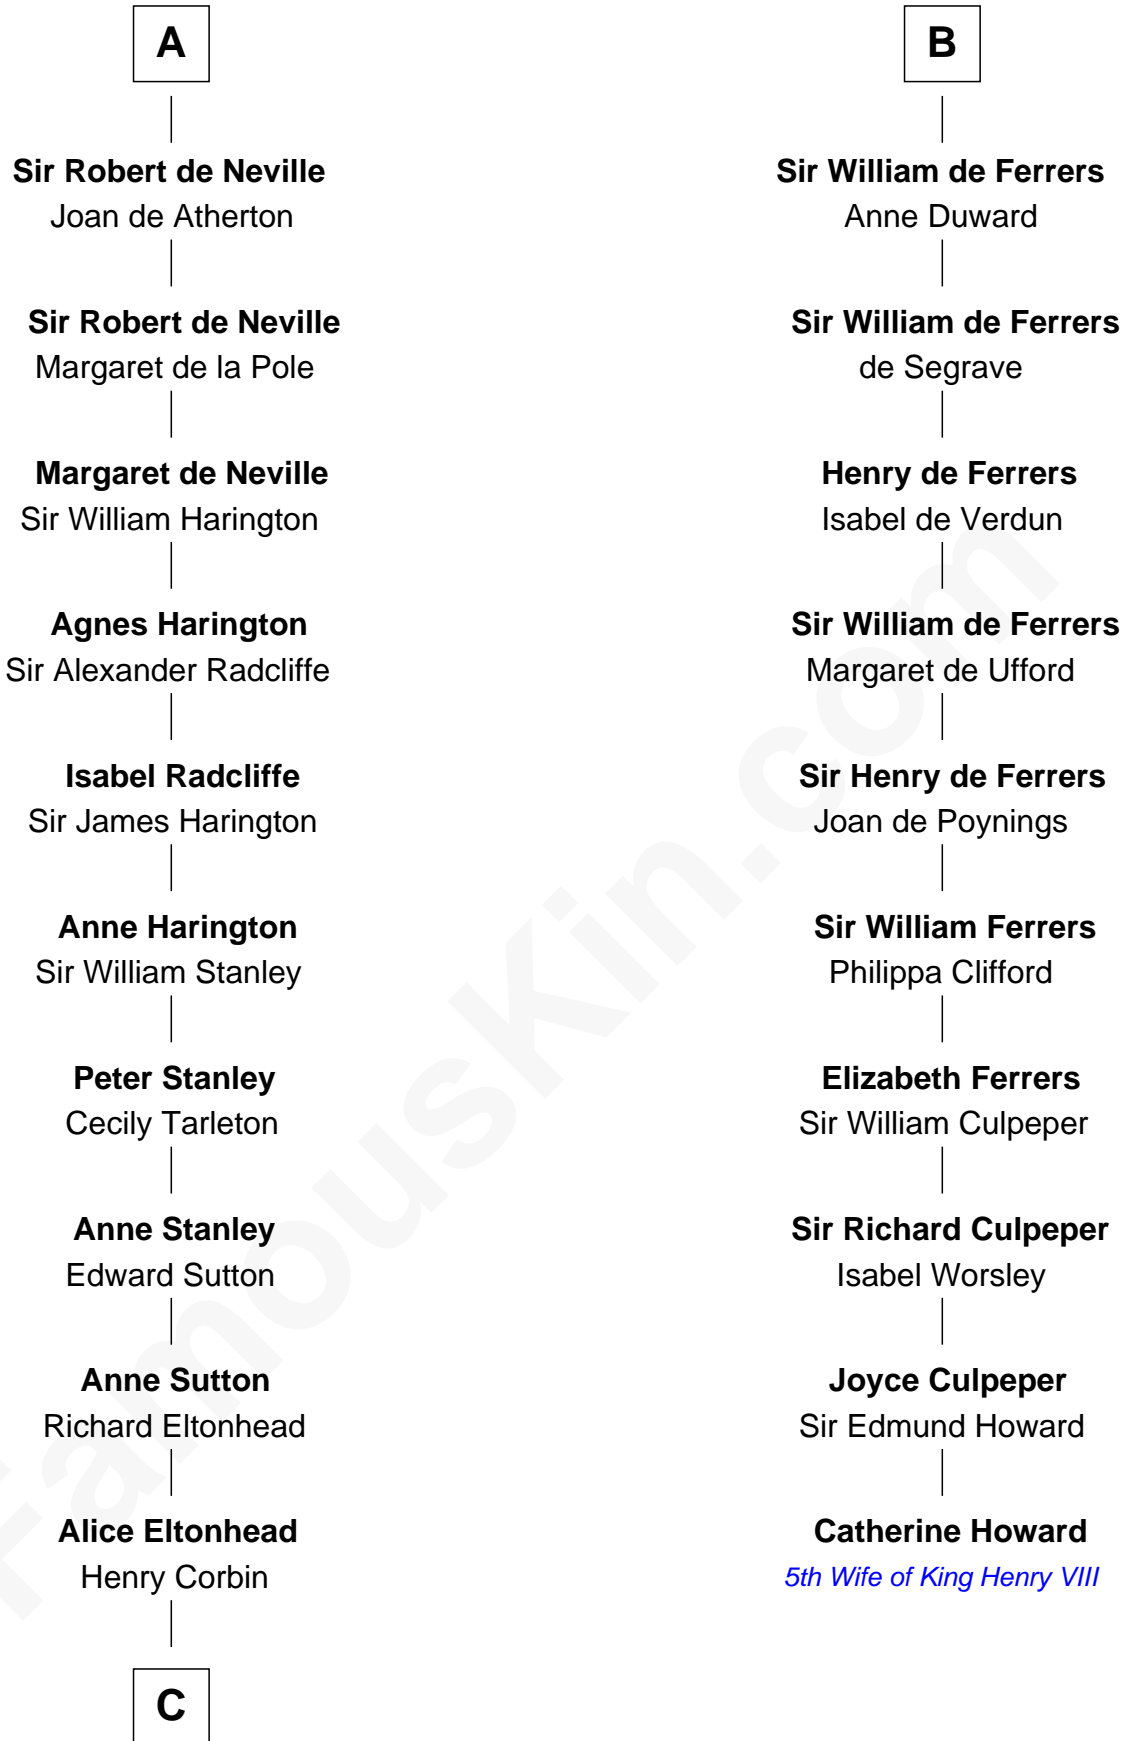

FamousKin.com

Relationship Chart of

Thomas Sim Lee

2nd and 7th Governor of Maryland

16th cousin 4 times removed of

Catherine Howard

5th Wife of King Henry VIII

Maldred of Carlisle and Allendale

Edith of Northumbria

C

—
Laetitia Corbin

Richard Lee

—
Philip Lee

Sarah Brooke

—
Thomas Lee

Christiana Sim