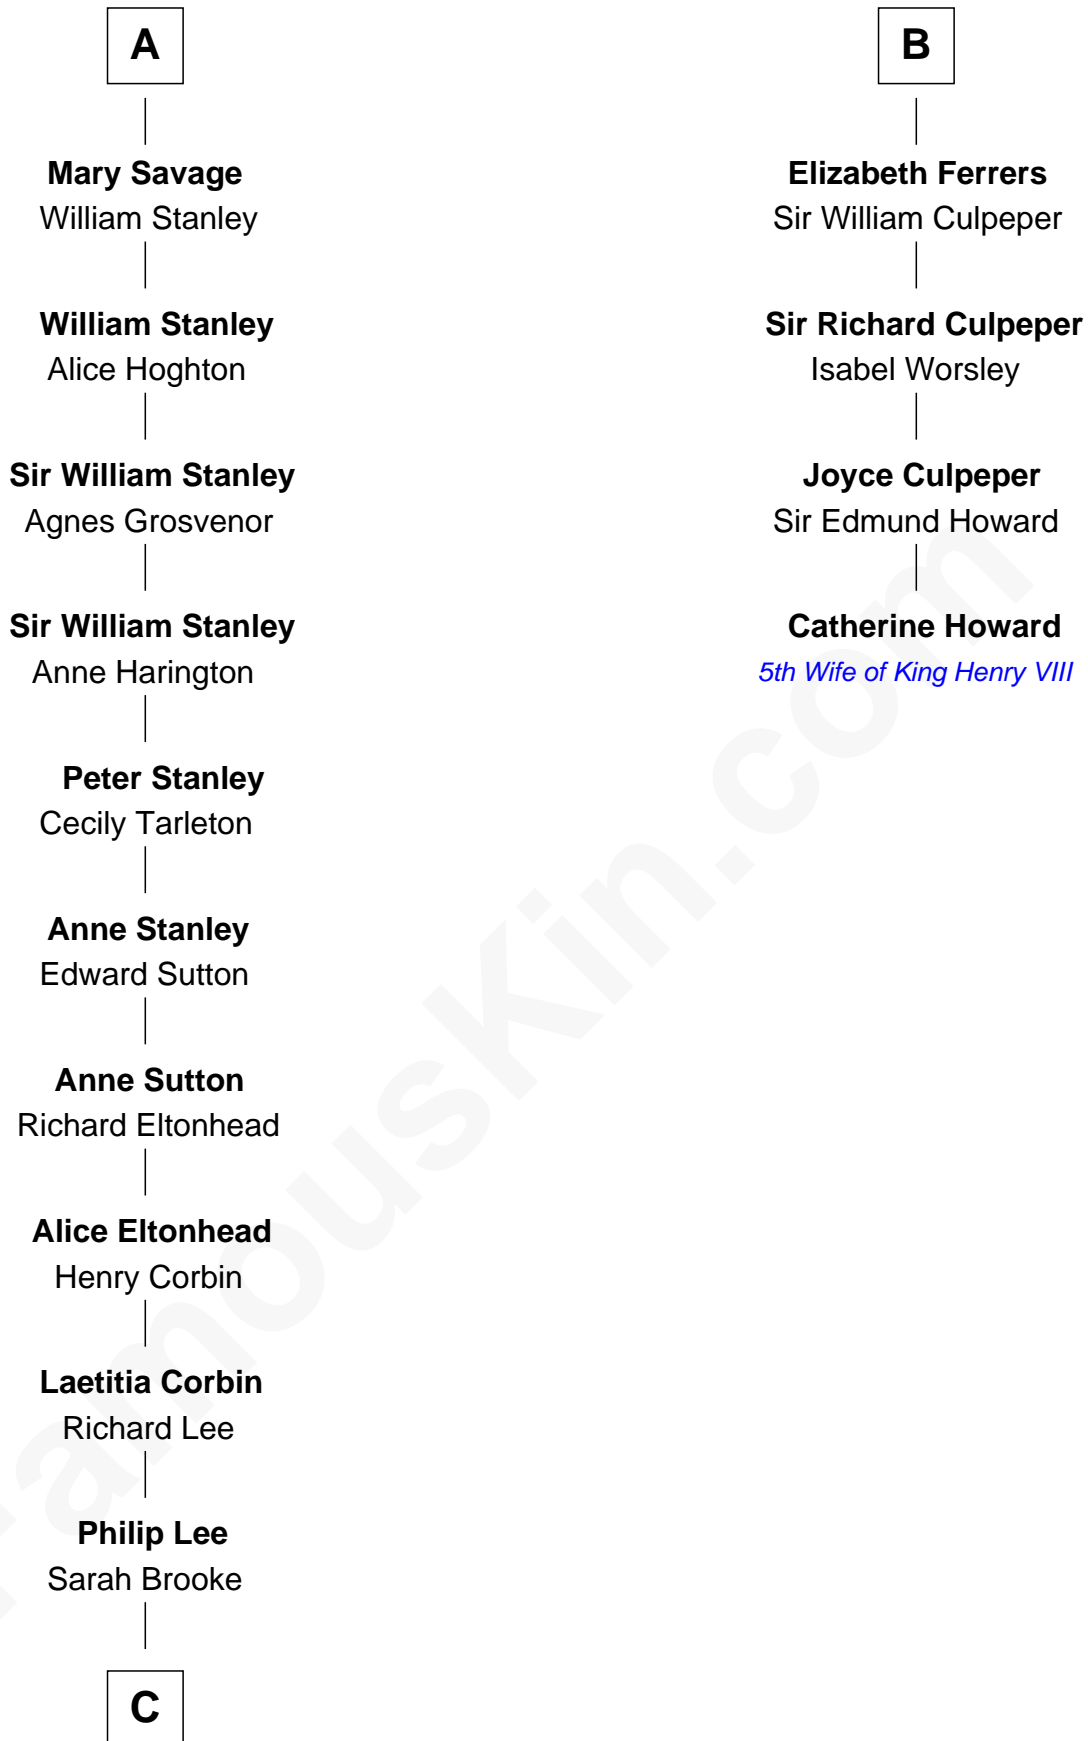

FamousKin.com

Relationship Chart of

Thomas Sim Lee

2nd and 7th Governor of Maryland

10th cousin 8 times removed of

Catherine Howard

5th Wife of King Henry VIII

Sir Roger de Quincy

Helen of Galloway

C

—
Thomas Lee
Christiana Sim

—
Thomas Sim Lee
2nd and 7th Governor of Maryland

FamousKin.com