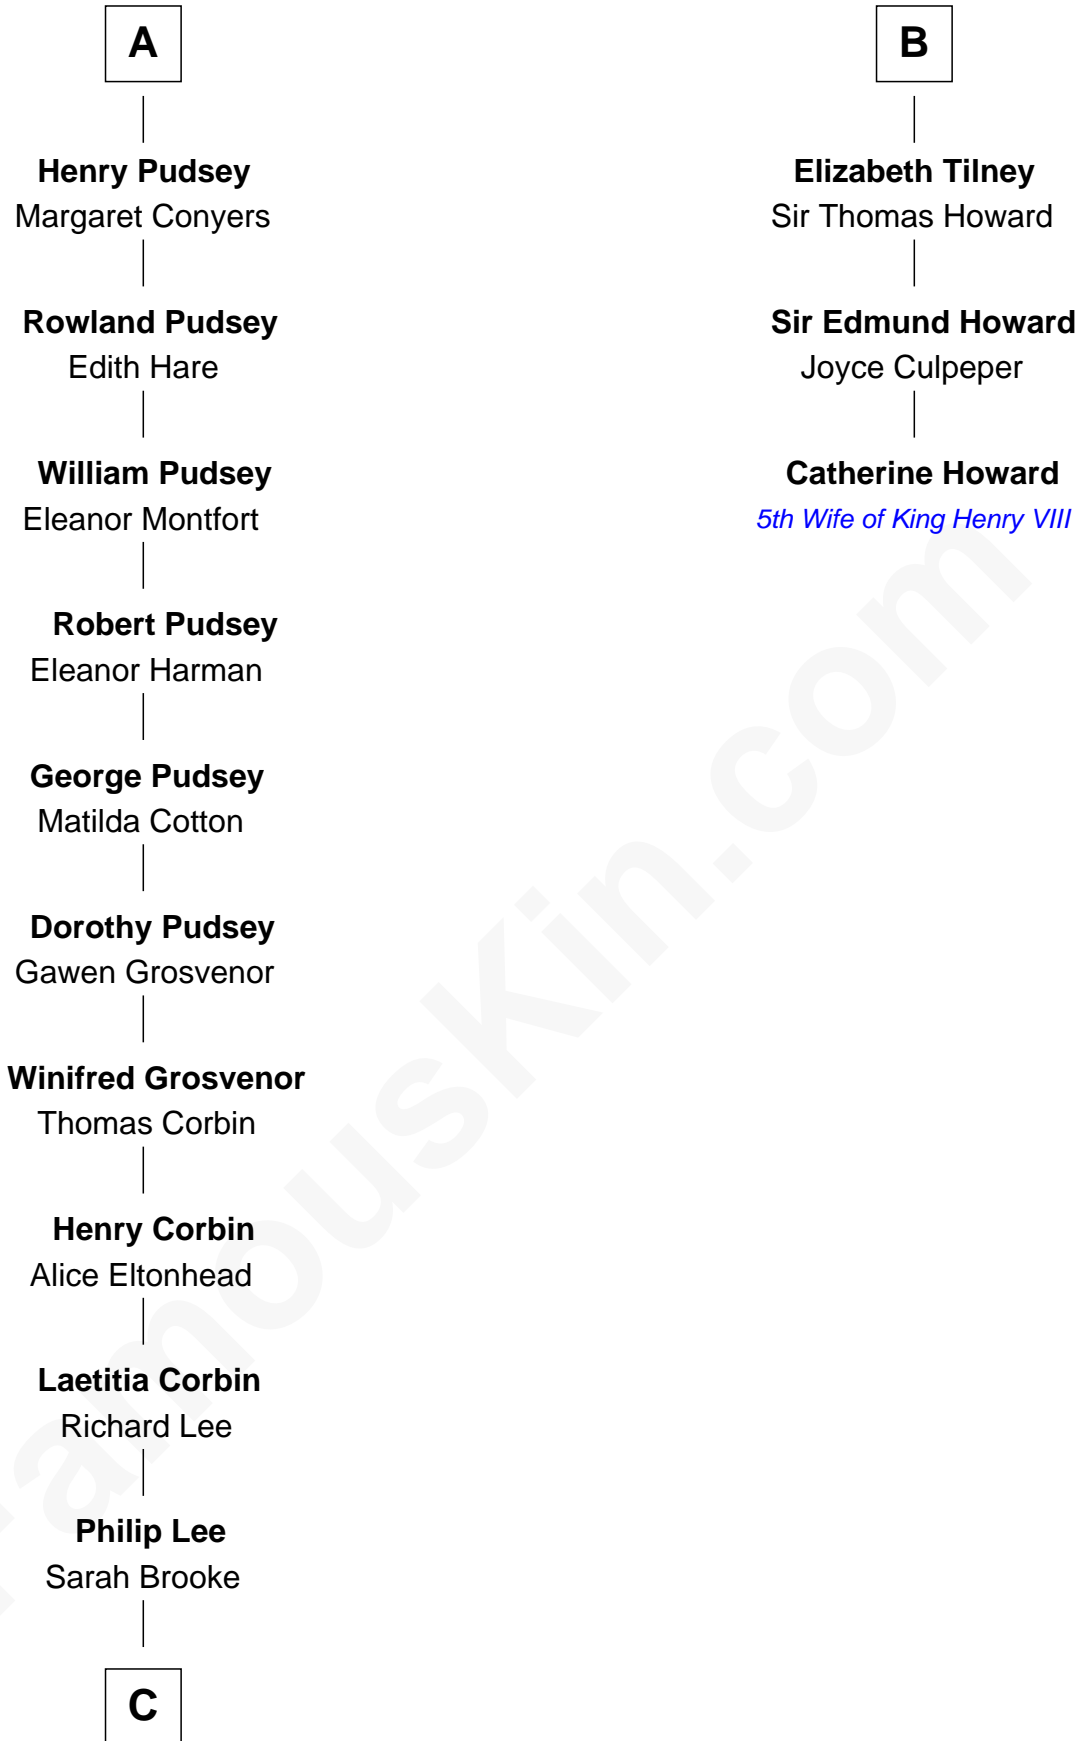

FamousKin.com

Relationship Chart of

Thomas Sim Lee

2nd and 7th Governor of Maryland

9th cousin 9 times removed of

Catherine Howard

5th Wife of King Henry VIII

William de Odingsells

Henry FitzHugh

Eleanor Fitzhugh

Sir Thomas Tunstall

Margaret Tunstall

Sir Ralph Pudsey

Sir John Pudsey

Grace Hamerton

A

Ida de Odingsells

Sir Roger de Herdeburgh

Ela Herdeburgh

Sir William de Boteler

Ankaret le Boteler

John le Strange

Eleanor le Strange

Sir Reynold de Grey

Ida Grey

John Cokayne

Elizabeth Cokayne

Sir Laurence Cheney

Elizabeth Cheney

Sir Frederick Tilney

B

C