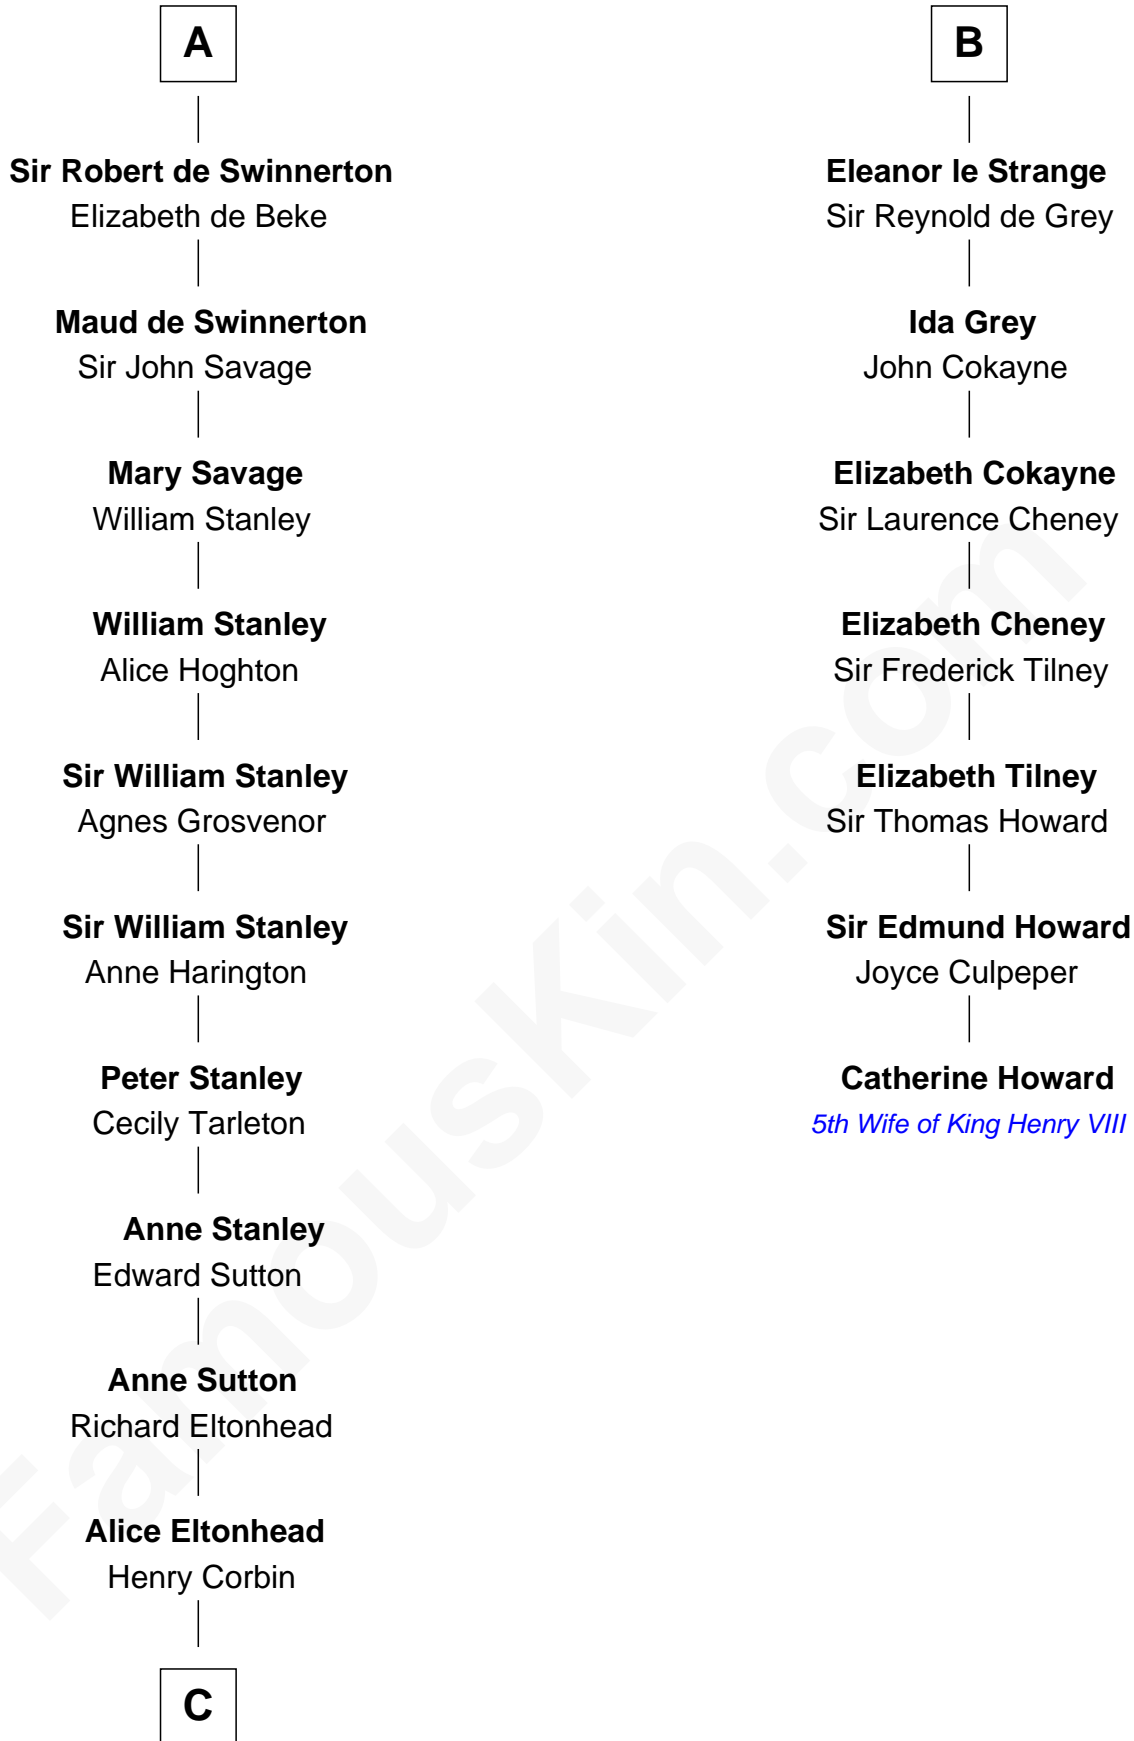

## Relationship Chart of

**Thomas Sim Lee**

*2nd and 7th Governor of Maryland*

**13th cousin 7 times removed of**

**Catherine Howard**

*5th Wife of King Henry VIII*

**Robert III de Vitre**

**C**

—  
**Laetitia Corbin**

Richard Lee

—  
**Philip Lee**

Sarah Brooke

—  
**Thomas Lee**

Christiana Sim

—  
**Thomas Sim Lee**

*2nd and 7th Governor of Maryland*