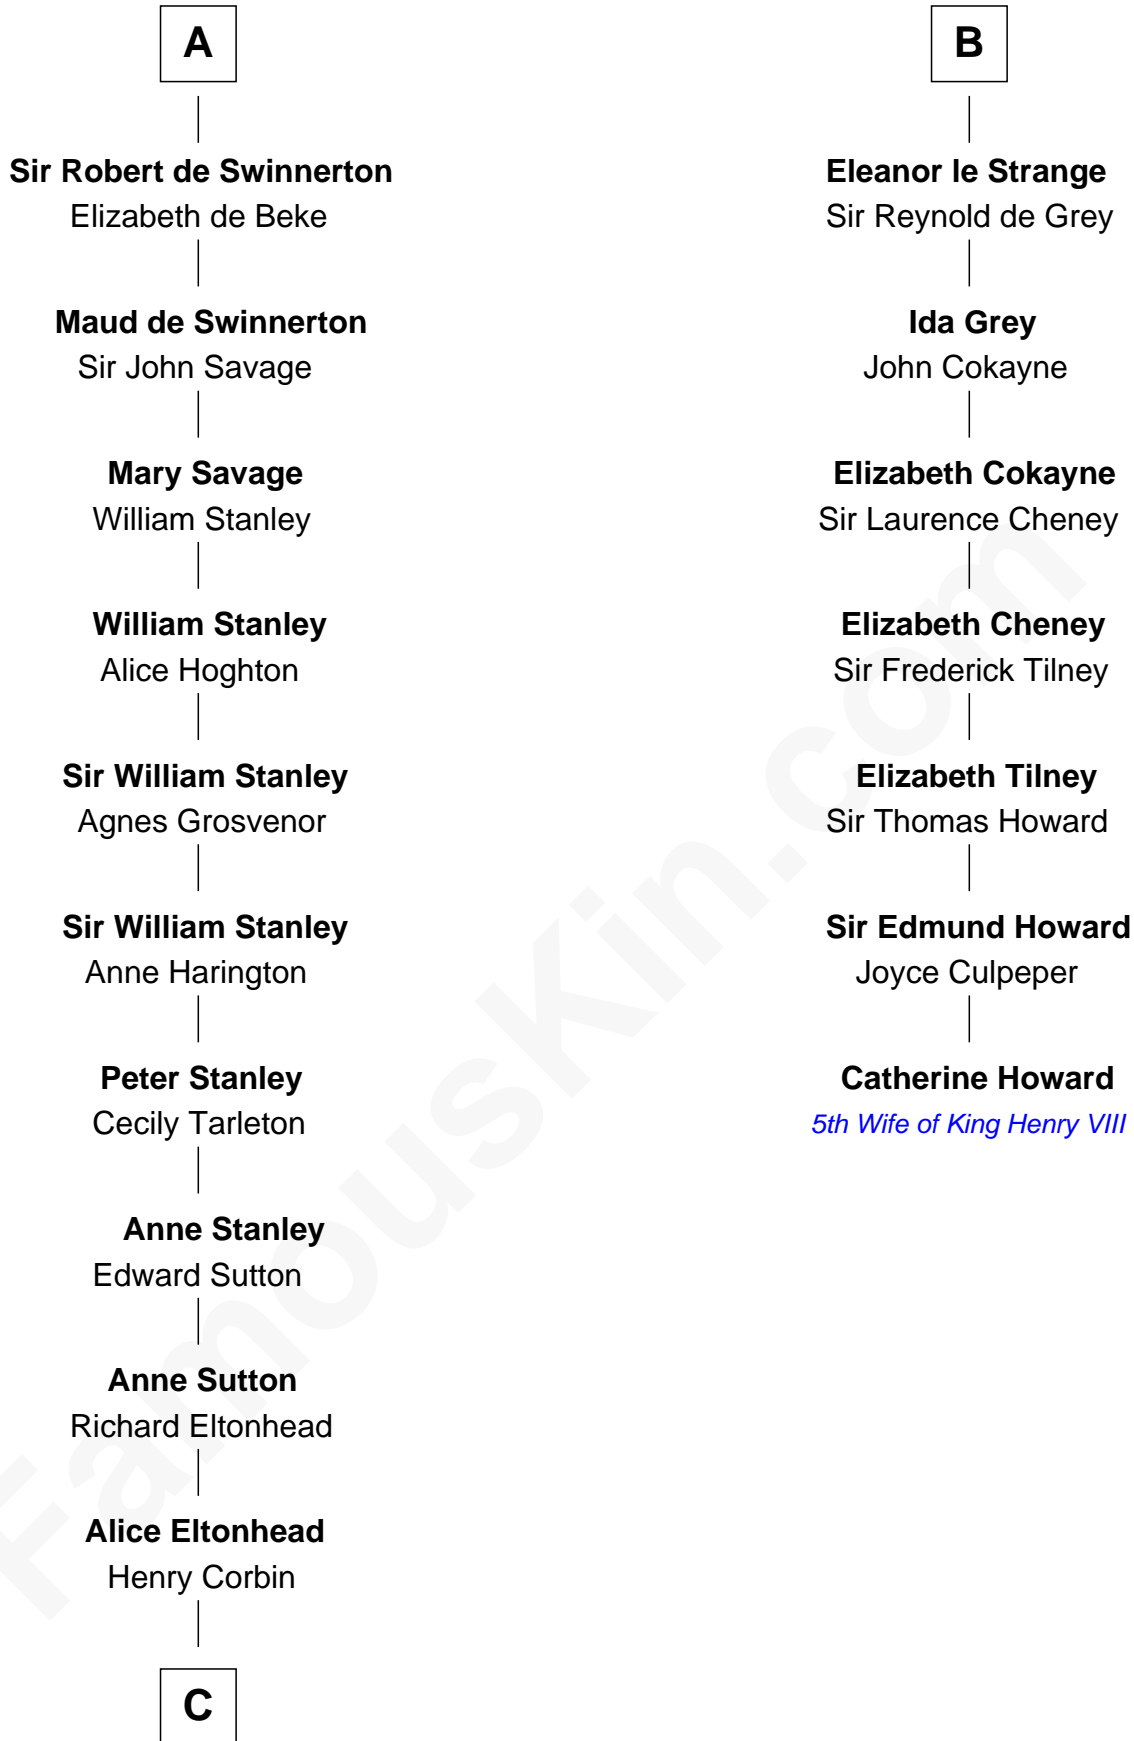

FamousKin.com

Relationship Chart of

Thomas Sim Lee

2nd and 7th Governor of Maryland

13th cousin 7 times removed of

Catherine Howard

5th Wife of King Henry VIII

Patrick of Salisbury

Ela Talvas

C

—
Laetitia Corbin

Richard Lee

—
Philip Lee

Sarah Brooke

—
Thomas Lee

Christiana Sim

—
Thomas Sim Lee

2nd and 7th Governor of Maryland

FamousKin.com