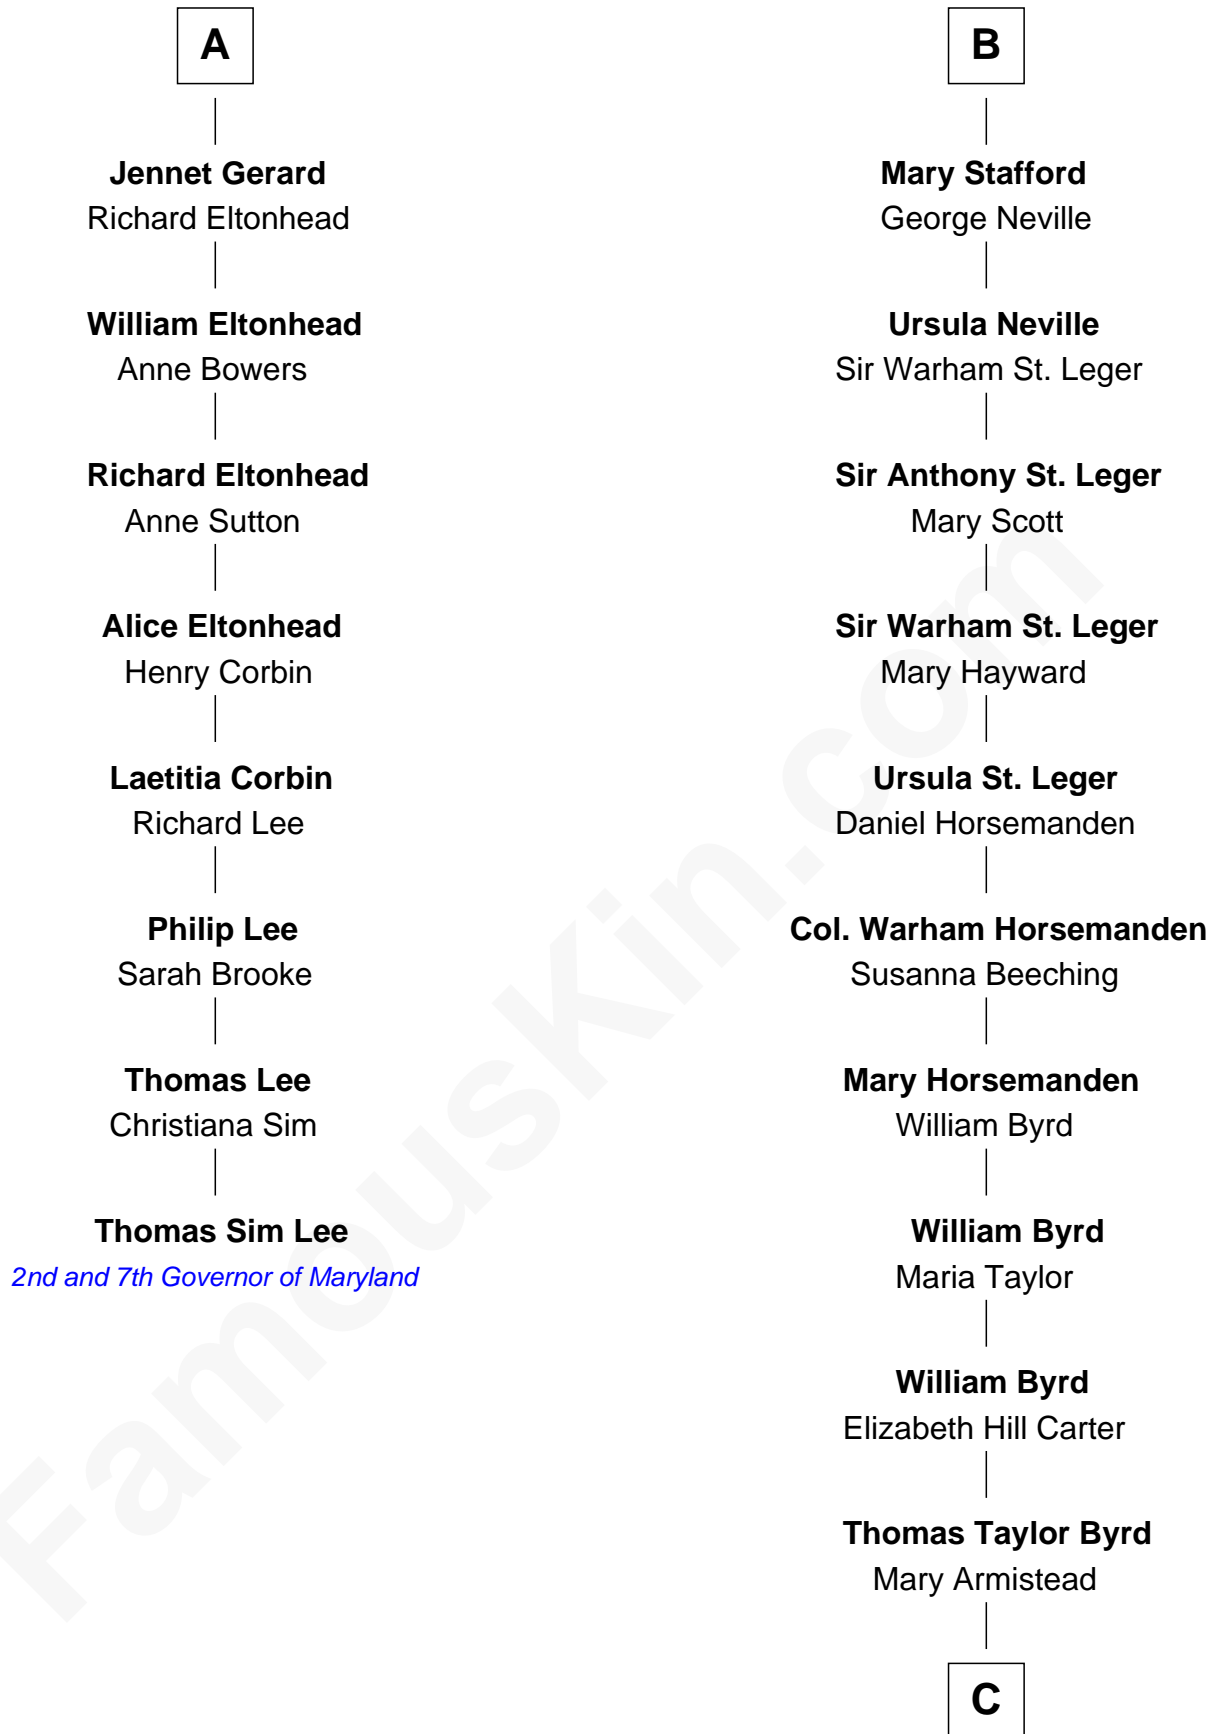

FamousKin.com Relationship Chart of

Thomas Sim Lee

2nd and 7th Governor of Maryland

14th cousin 6 times removed of

Admiral Richard Byrd

Polar Explorer

Henry Plantagenet

Maud de Chaworth

Henry de Percy

Sir Henry Percy

Margaret de Neville

Sir Henry Percy

Elizabeth Mortimer

Sir Henry Percy

Eleanor Neville

Sir Henry Percy

Eleanor Poynings

Henry Percy

Maud Herbert

Eleanor Percy

Edward Stafford

B

C

Richard Evelyn Byrd
Anne Harrison

Col. William Byrd
Jane Meriwether Rivers

Richard Evelyn Byrd
Eleanor Bolling Flood

Admiral Richard Byrd
Polar Explorer

FamousKin.com