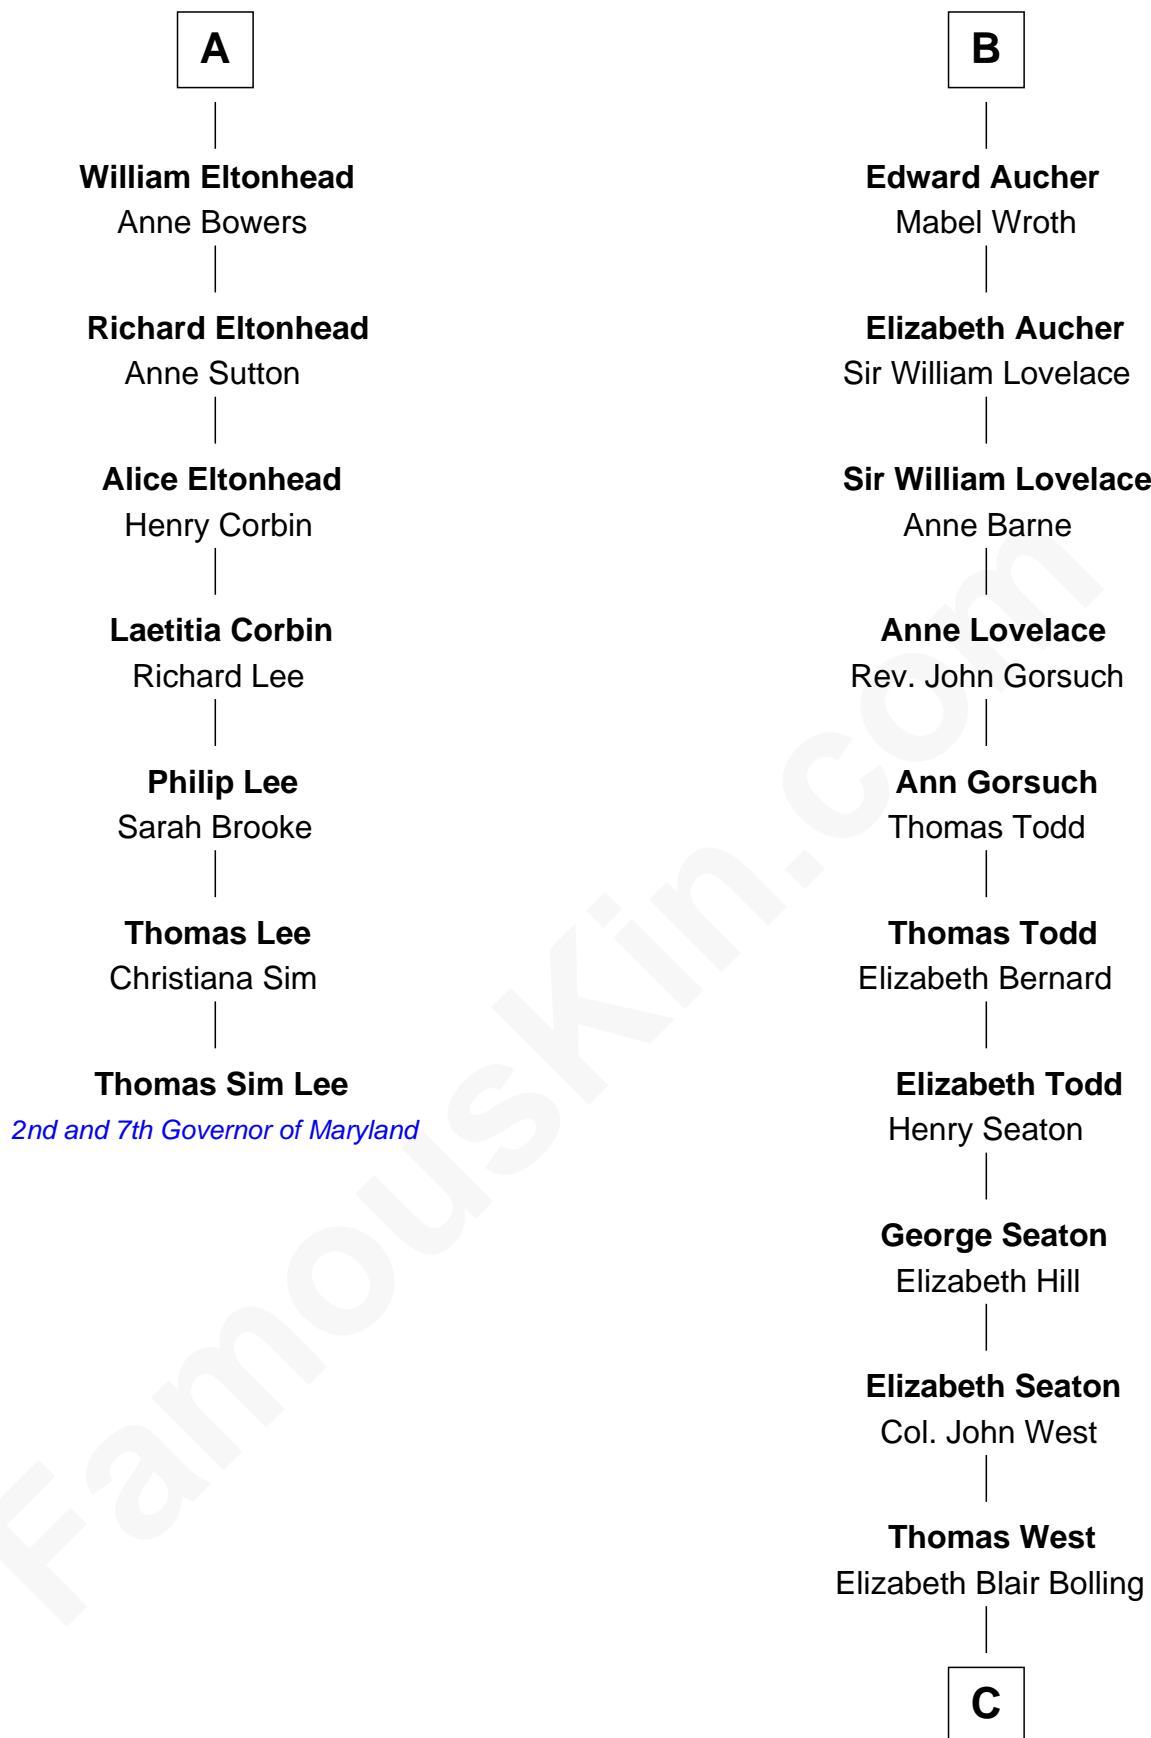

FamousKin.com

Relationship Chart of

Thomas Sim Lee

2nd and 7th Governor of Maryland

13th cousin 8 times removed of

Admiral Richard Byrd

Polar Explorer

C

Eliza Bolling West
Dr. Joel Walker Flood

Col. Henry De La Warr Flood
Mary Elizabeth Trent

Joel Walker Flood
Ella Faulkner

Eleanor Bolling Flood
Richard Evelyn Byrd

Admiral Richard Byrd
Polar Explorer