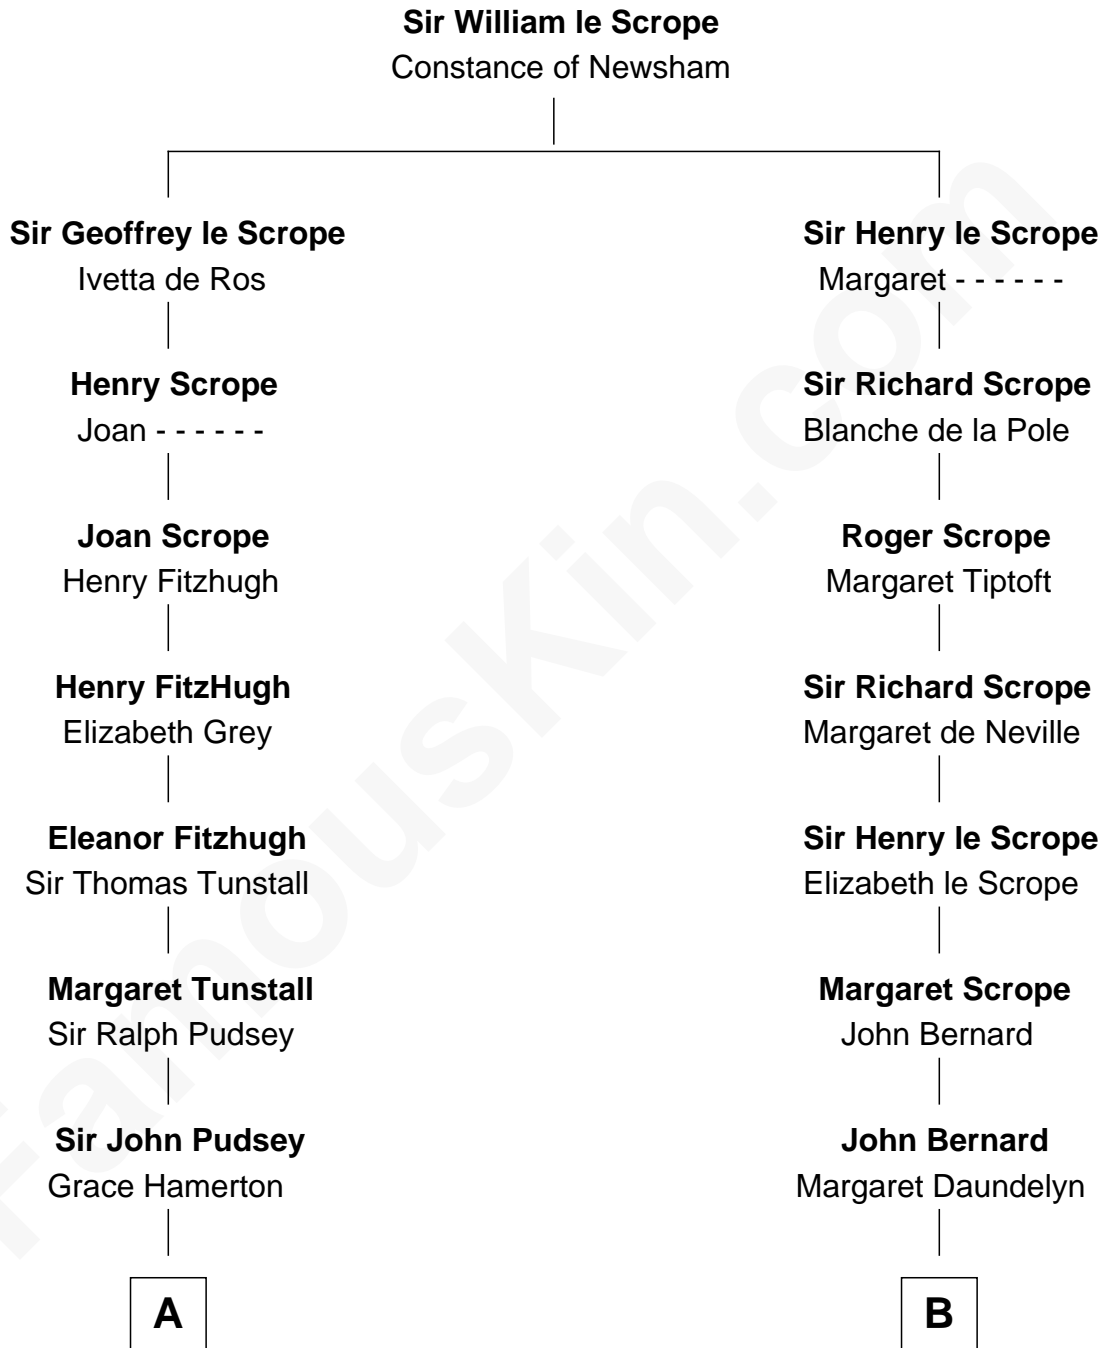

FamousKin.com

Relationship Chart of

Thomas Sim Lee

2nd and 7th Governor of Maryland

18th cousin of

Admiral Richard Byrd

Polar Explorer

C

Thomas Lee
Christiana Sim

Thomas Sim Lee
2nd and 7th Governor of Maryland

D

Richard Evelyn Byrd
Eleanor Bolling Flood

Admiral Richard Byrd
Polar Explorer

FamousKin.com