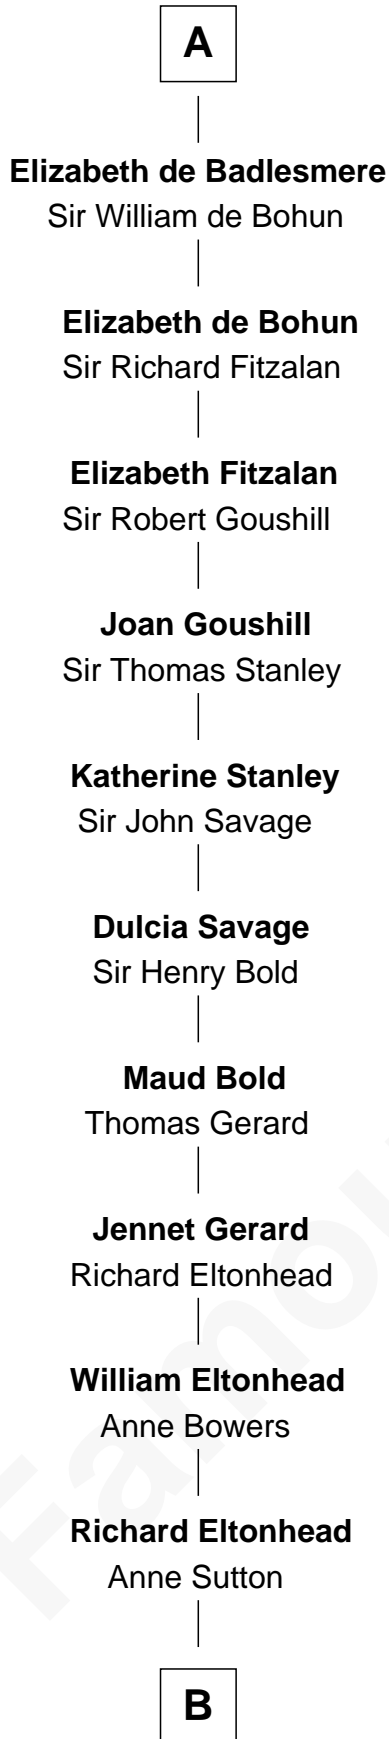

FamousKin.com Relationship Chart of

Thomas Sim Lee

2nd and 7th Governor of Maryland

1st cousin 20 times removed of

William de Huntingfield

Magna Carta Surety

B

—
Alice Eltonhead

Henry Corbin

—
Laetitia Corbin

Richard Lee

—
Philip Lee

Sarah Brooke

—
Thomas Lee

Christiana Sim

—
Thomas Sim Lee

2nd and 7th Governor of Maryland

FamousKin.com