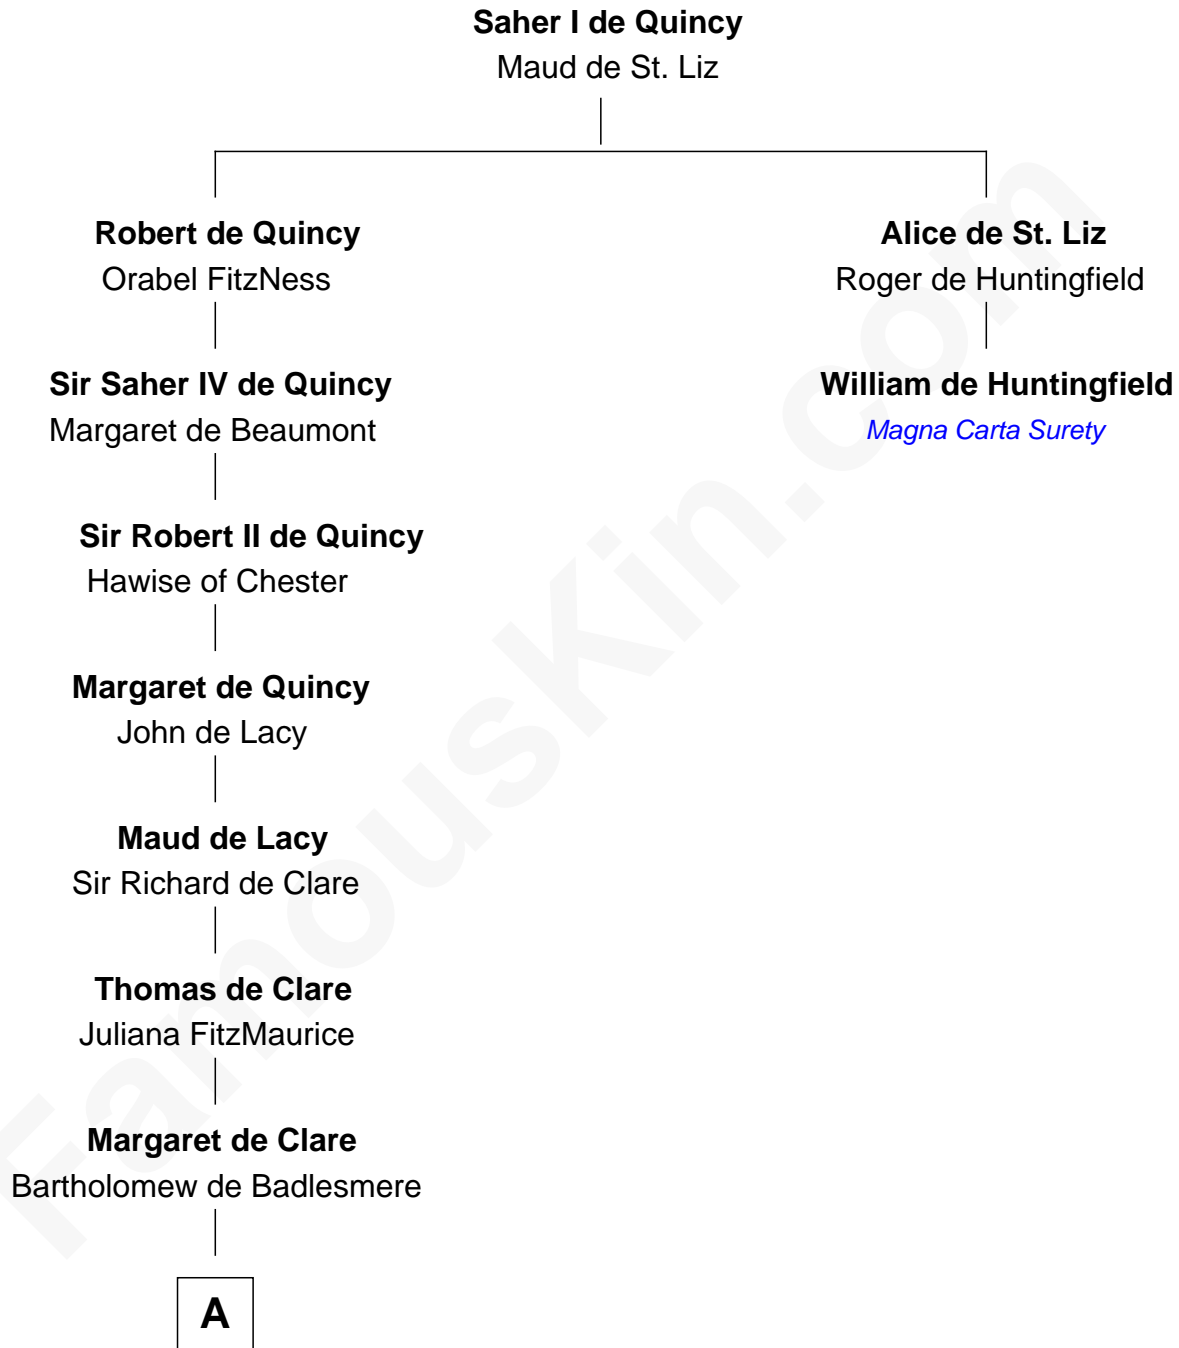

FamousKin.com Relationship Chart of

Thomas Sim Lee

2nd and 7th Governor of Maryland

1st cousin 20 times removed of

William de Huntingfield

Magna Carta Surety

B

—
Alice Eltonhead

Henry Corbin

—
Laetitia Corbin

Richard Lee

—
Philip Lee

Sarah Brooke

—
Thomas Lee

Christiana Sim

—
Thomas Sim Lee

2nd and 7th Governor of Maryland

FamousKin.com