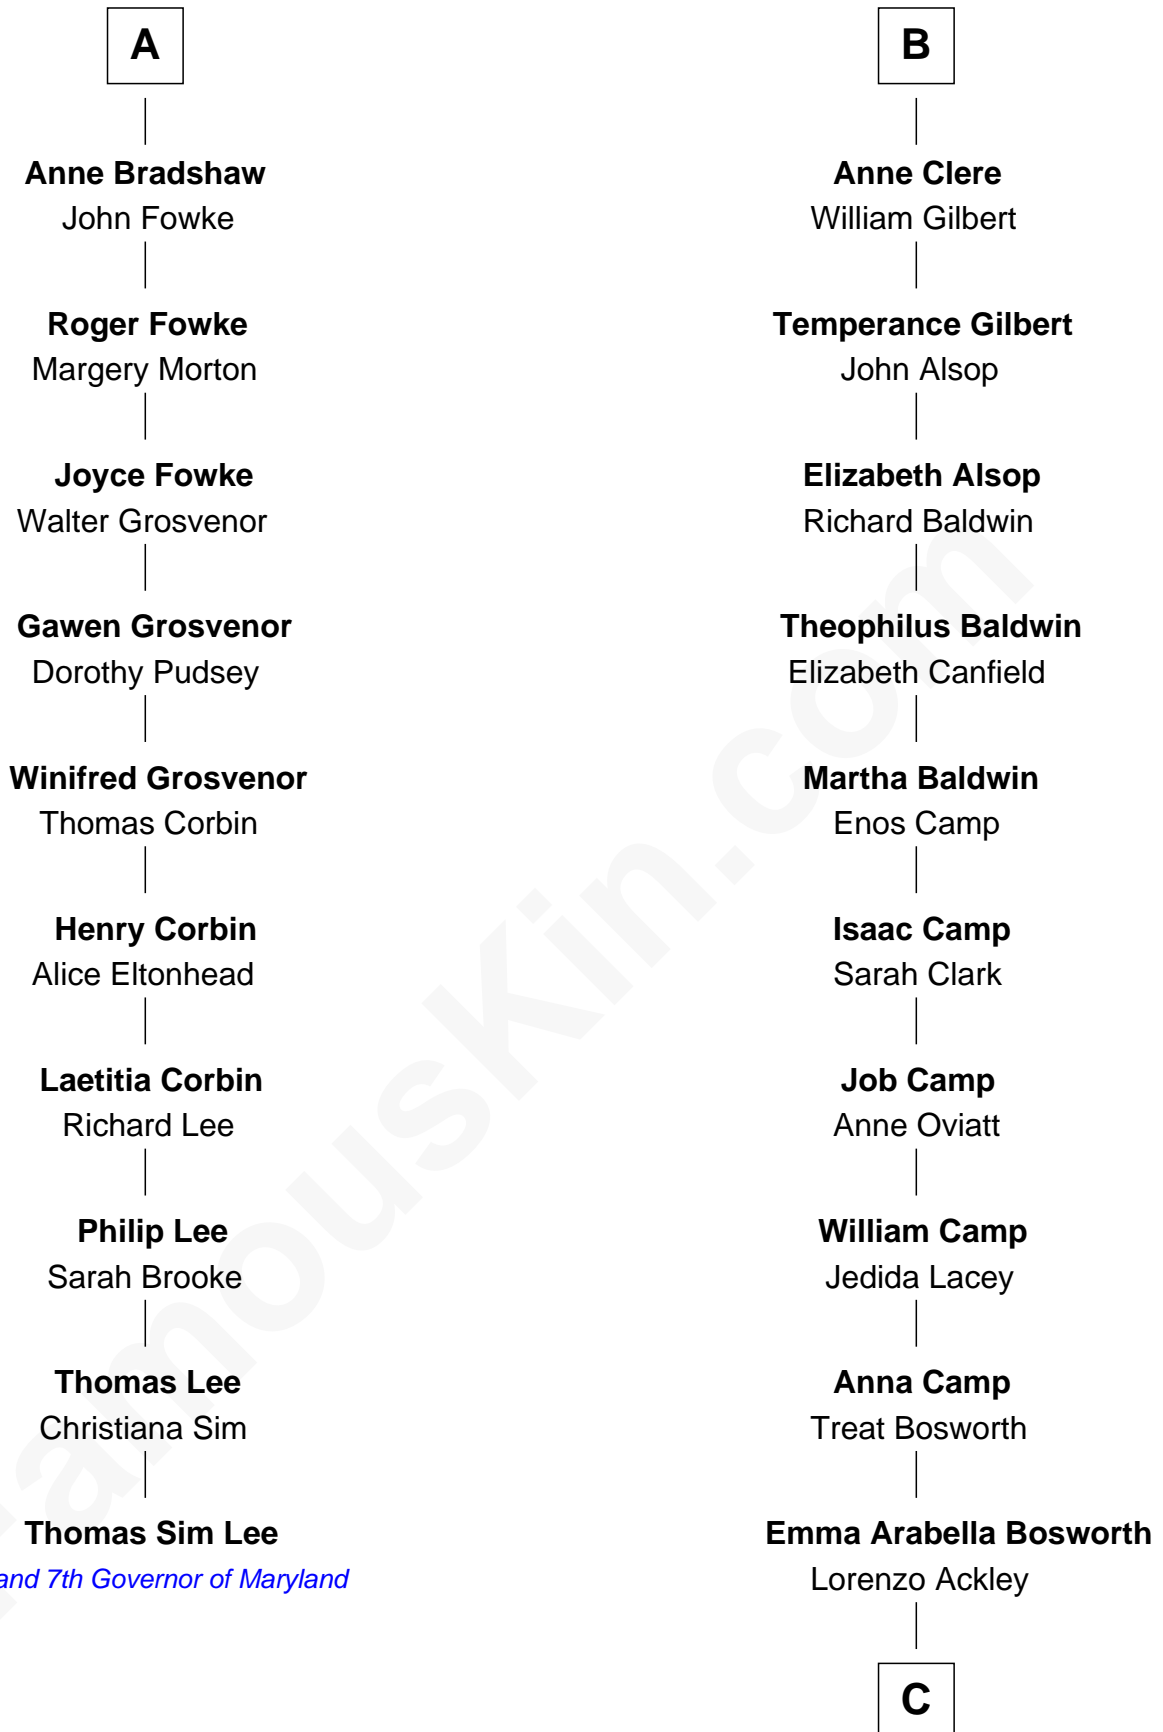

FamousKin.com Relationship Chart of

Thomas Sim Lee

2nd and 7th Governor of Maryland

16th cousin 5 times removed of

Sydney Biddle Barrows

Mayflower Madam

John de Welles

Maud de Roos

Margery de Welles

Stephen le Scrope

Maude le Scrope

Sir Baldwin Freville

Joyce Freville

Sir Roger Aston

Sir Robert Aston

Isabel Brereton

Sir Robert Clere

Sir John Clere

Anne Tyrrell

Sir Edmund Clere

Frances Fulmerston

B

C

Helen Eva Ackley
William Gildersleeve Parke

Elizabeth Parke
Percy Ballantine

John Boyd Ballantine
Anne L. Crawford

Jeannette Ballantine
Donald Byers Barrows

Sydney Biddle Barrows
Mayflower Madam

FamousKin.com