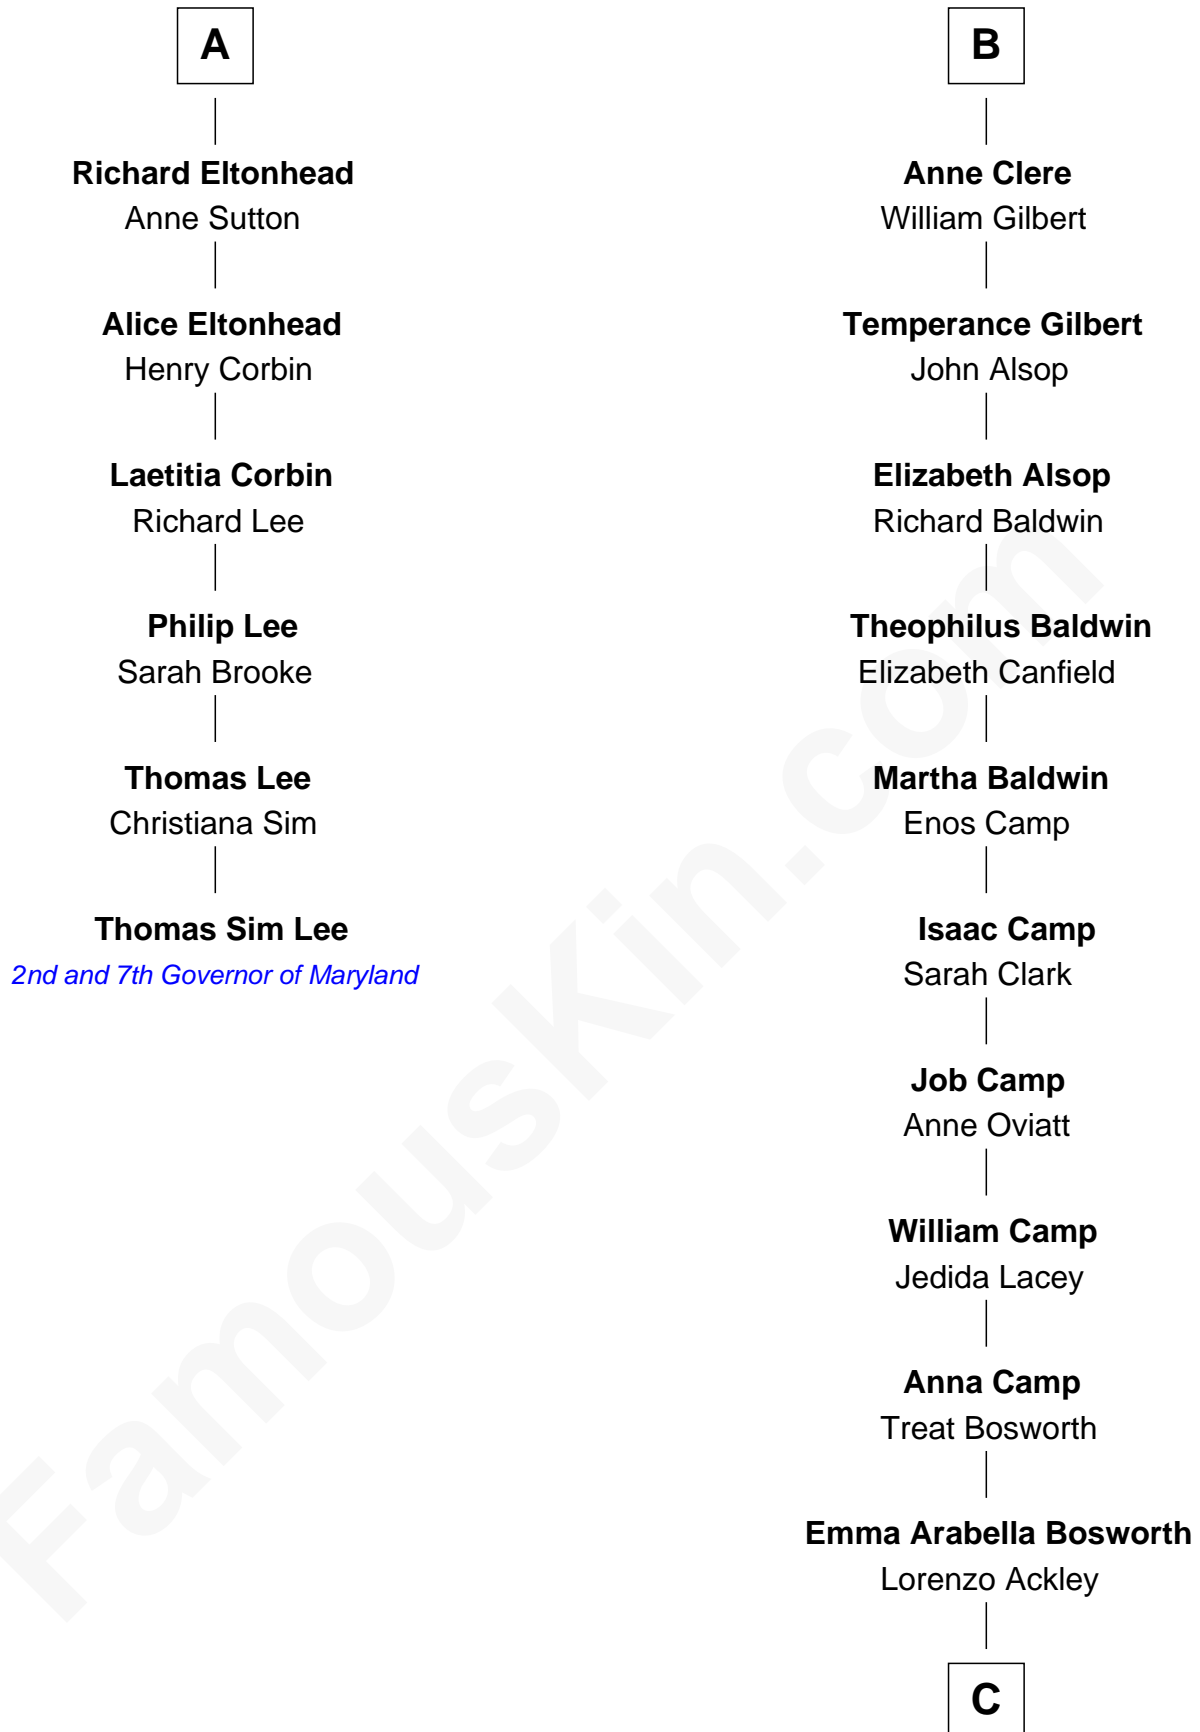

# FamousKin.com Relationship Chart of

**Thomas Sim Lee**

*2nd and 7th Governor of Maryland*

**12th cousin 9 times removed of**

**Sydney Biddle Barrows**

*Mayflower Madam*

**Sir Richard Fitzalan**

Elizabeth de Bohun

Sir William Beauchamp

**Joan Beauchamp**

James Butler

**Sir Thomas Butler**

Anne Hankeford

**Margaret Butler**

Sir William Boleyn

**Alice Boleyn**

Sir Robert Clere

**Sir John Clere**

Anne Tyrrell

**Sir Edmund Clere**

Frances Fulmerston

**B**

**C**

**Helen Eva Ackley**  
William Gildersleeve Parke

**Elizabeth Parke**  
Percy Ballantine

**John Boyd Ballantine**  
Anne L. Crawford

**Jeannette Ballantine**  
Donald Byers Barrows

**Sydney Biddle Barrows**  
*Mayflower Madam*

FamousKin.com