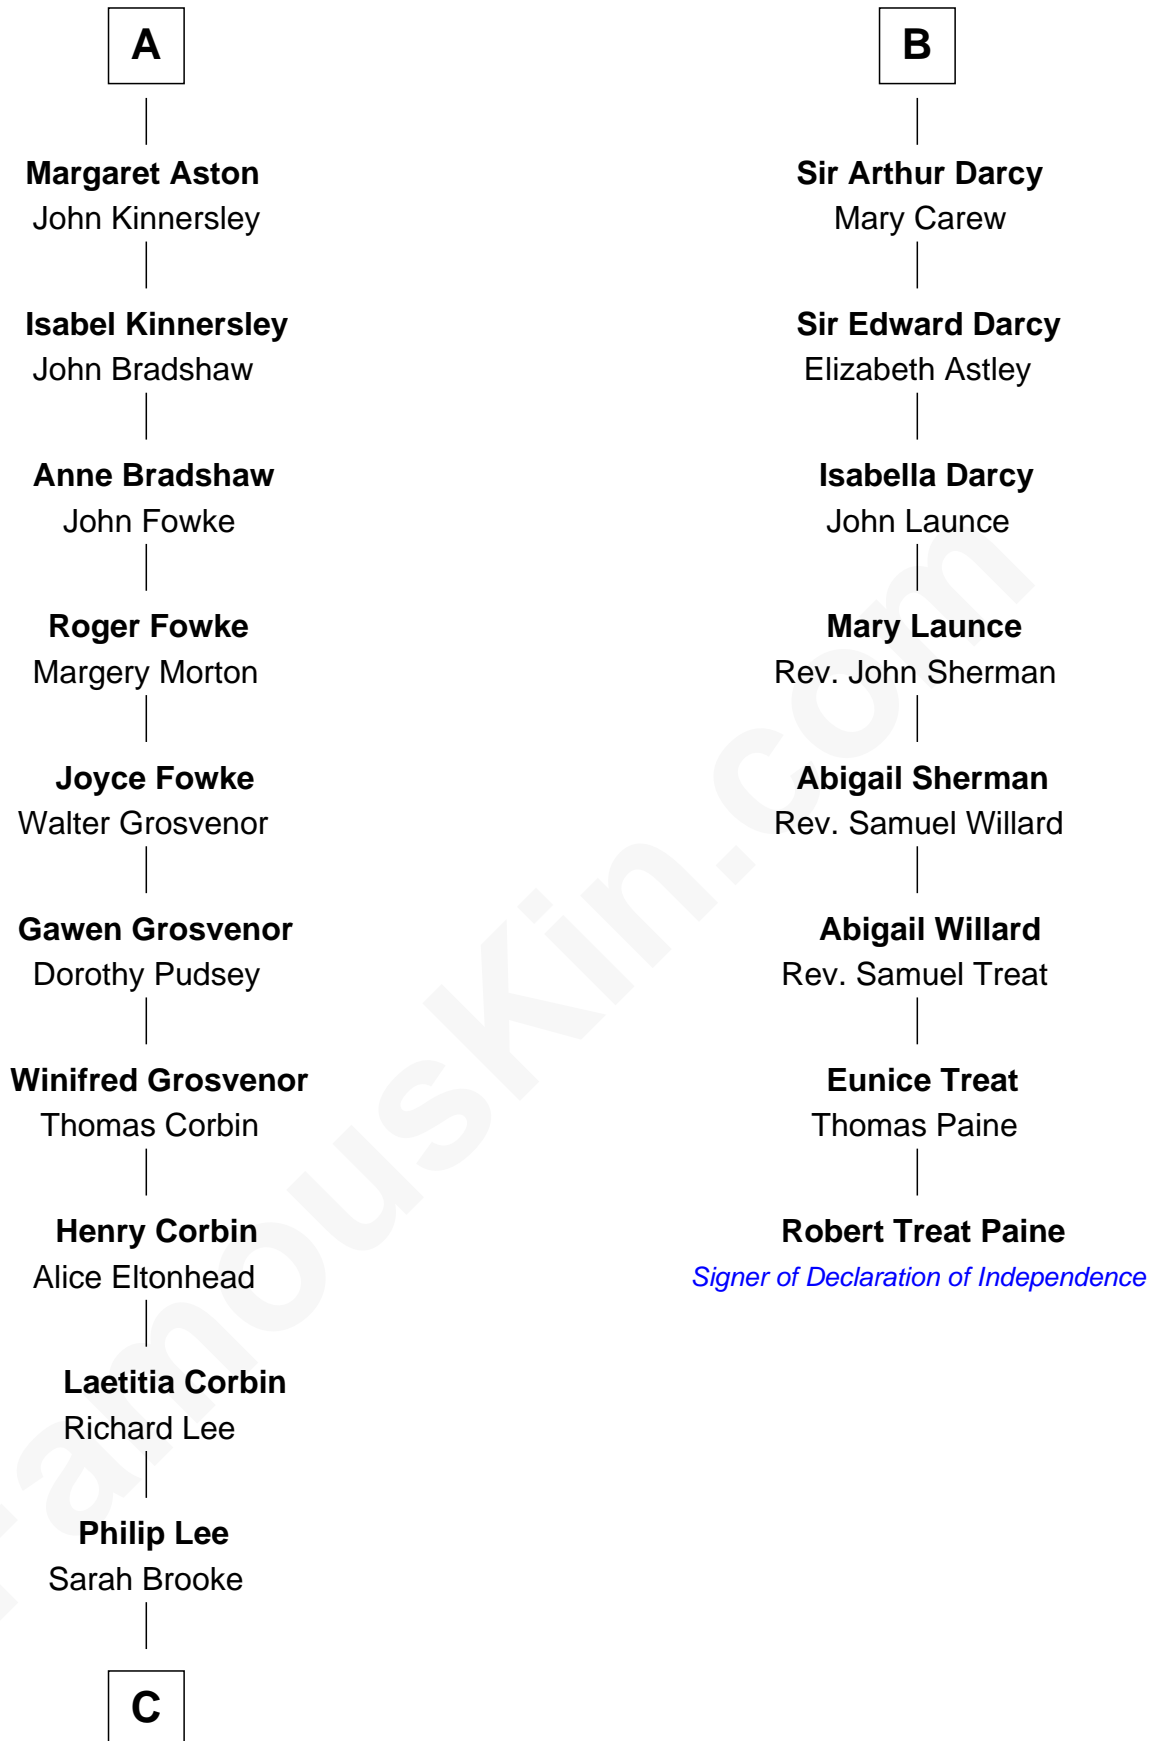

FamousKin.com Relationship Chart of

Thomas Sim Lee

2nd and 7th Governor of Maryland

14th cousin 4 times removed of

Robert Treat Paine

Signer of the Declaration of Independence

John de Botetourte

Maud FitzThomas

C

—
Thomas Lee
Christiana Sim

—
Thomas Sim Lee
2nd and 7th Governor of Maryland

FamousKin.com