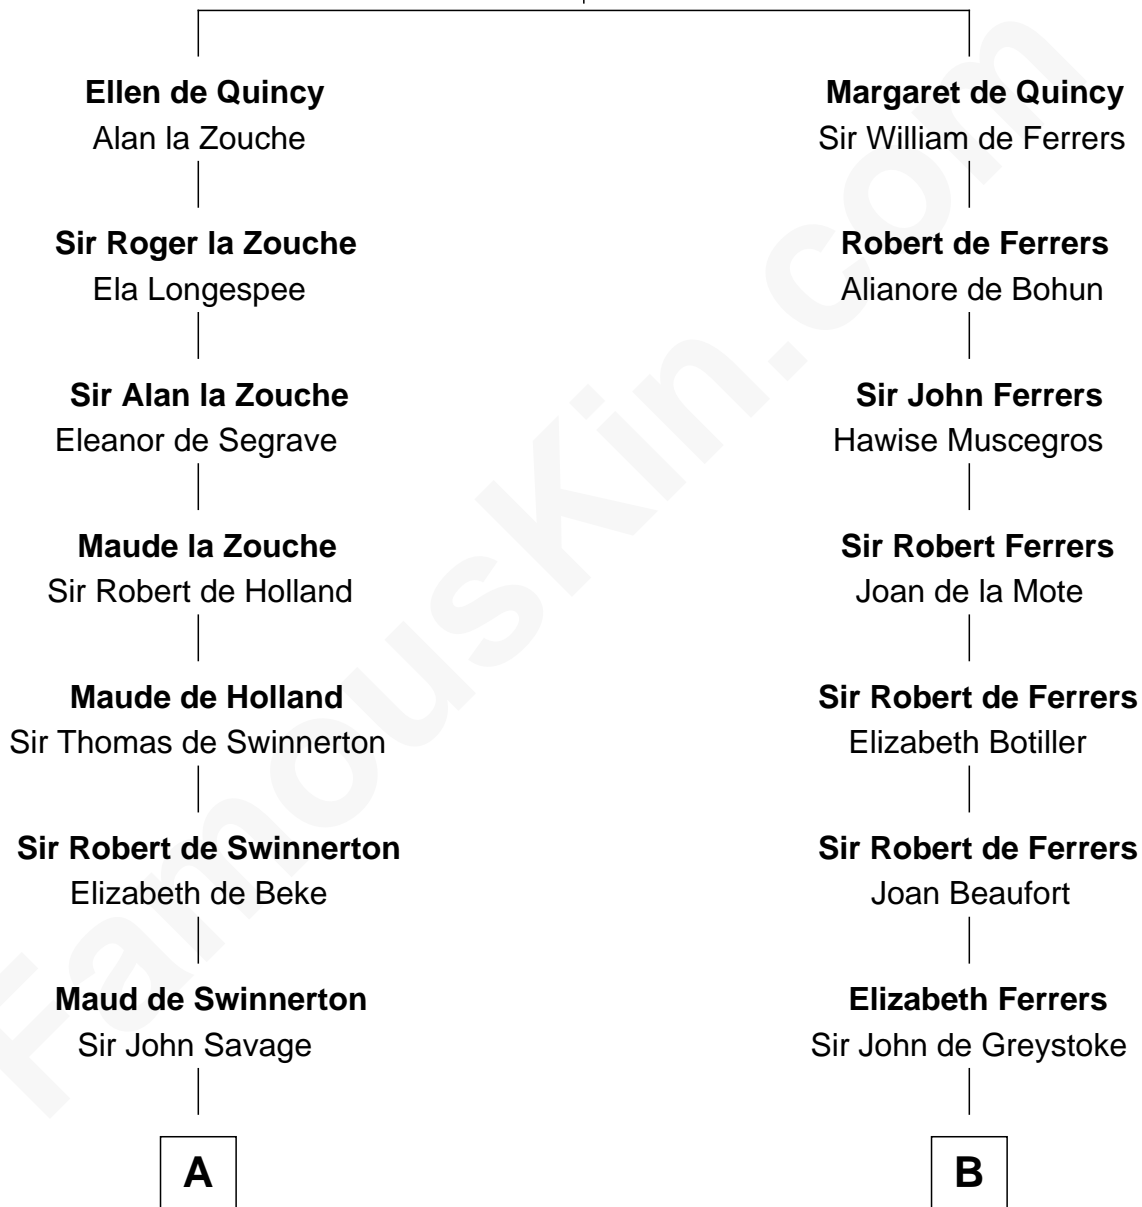

FamousKin.com Relationship Chart of

Thomas Sim Lee

2nd and 7th Governor of Maryland

18th cousin of

Robert Treat Paine

Signer of the Declaration of Independence

Sir Roger de Quincy

Helen of Galloway

C

Thomas Lee
Christiana Sim

Thomas Sim Lee

2nd and 7th Governor of Maryland

D

Eunice Treat
Thomas Paine

Robert Treat Paine

Signer of Declaration of Independence