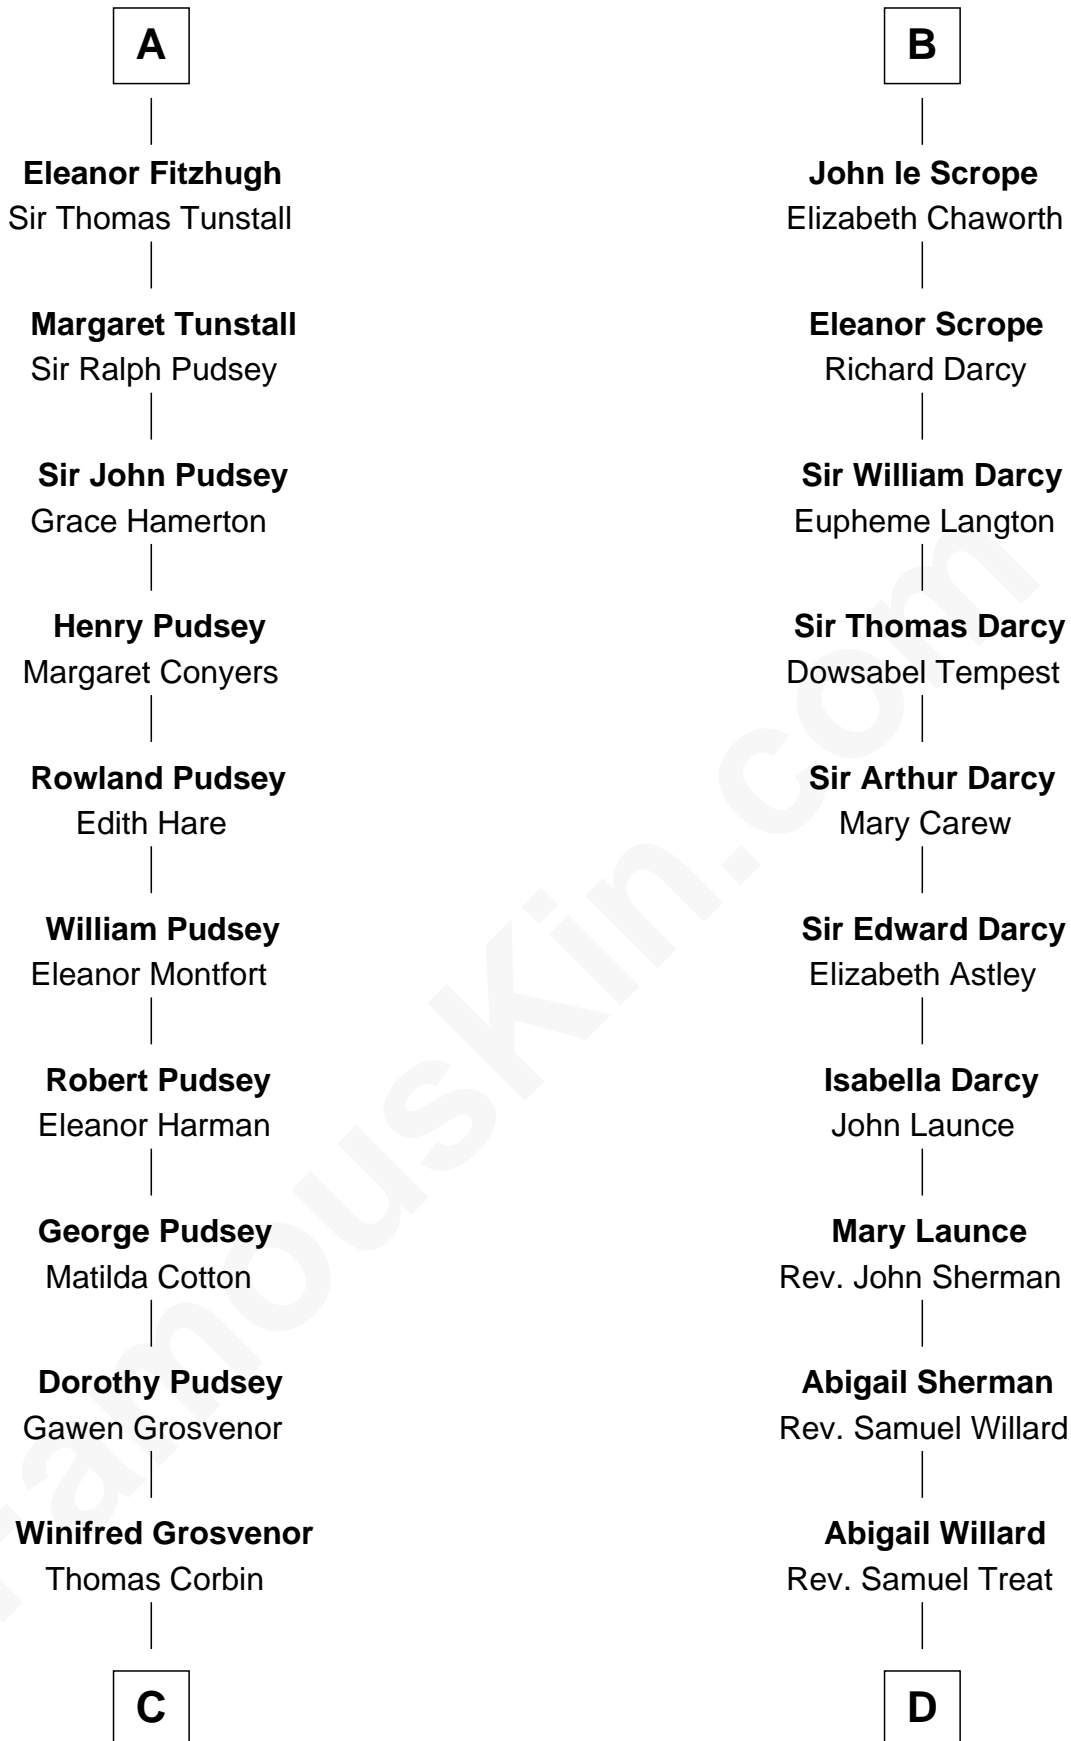

# FamousKin.com Relationship Chart of

**Thomas Sim Lee**

*2nd and 7th Governor of Maryland*

**18th cousin 3 times removed of**

**Robert Treat Paine**

*Signer of the Declaration of Independence*

**William I, King of Scotland**

----- Avenal

**C**

**Henry Corbin**  
Alice Eltonhead

**Laetitia Corbin**  
Richard Lee

**Philip Lee**  
Sarah Brooke

**Thomas Lee**  
Christiana Sim

**Thomas Sim Lee**  
*2nd and 7th Governor of Maryland*

**D**