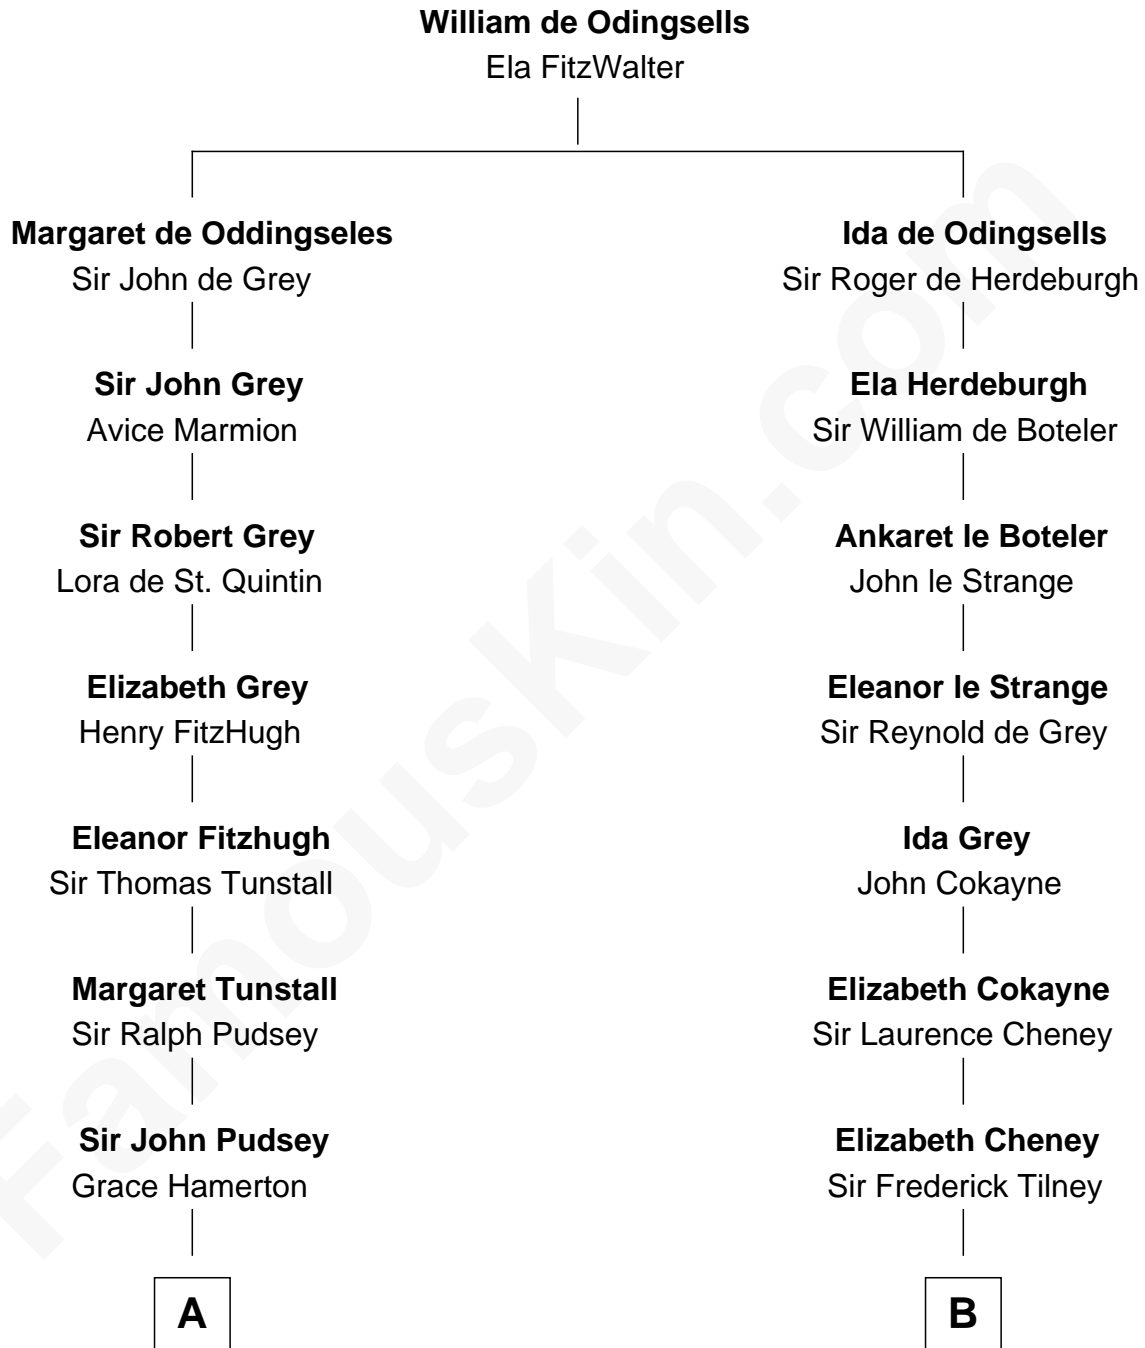

FamousKin.com
Relationship Chart of
Thomas Sim Lee

2nd and 7th Governor of Maryland

17th cousin 1 time removed of

Robert Treat Paine

Signer of the Declaration of Independence

C

—
Thomas Lee
Christiana Sim

—
Thomas Sim Lee
2nd and 7th Governor of Maryland

FamousKin.com