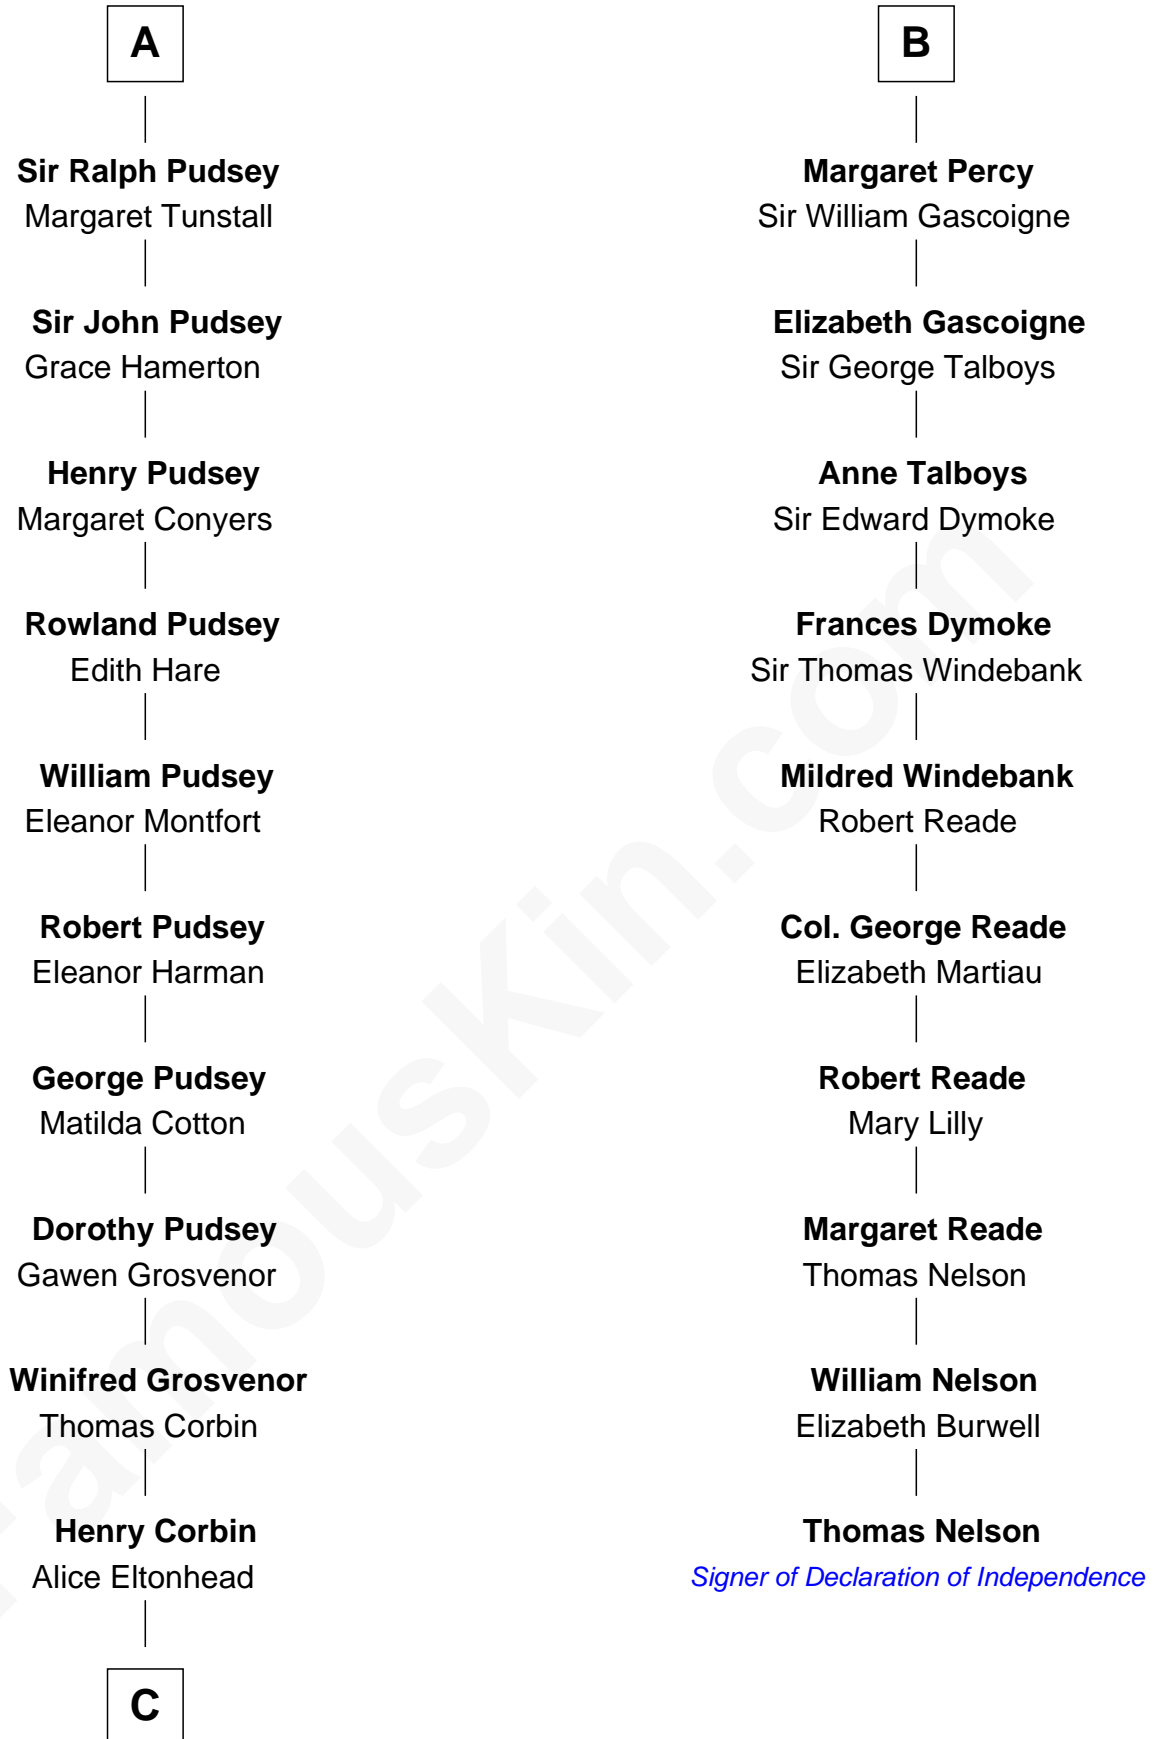

FamousKin.com

Relationship Chart of

Thomas Sim Lee

2nd and 7th Governor of Maryland

16th cousin 4 times removed of

Thomas Nelson

Signer of the Declaration of Independence

C