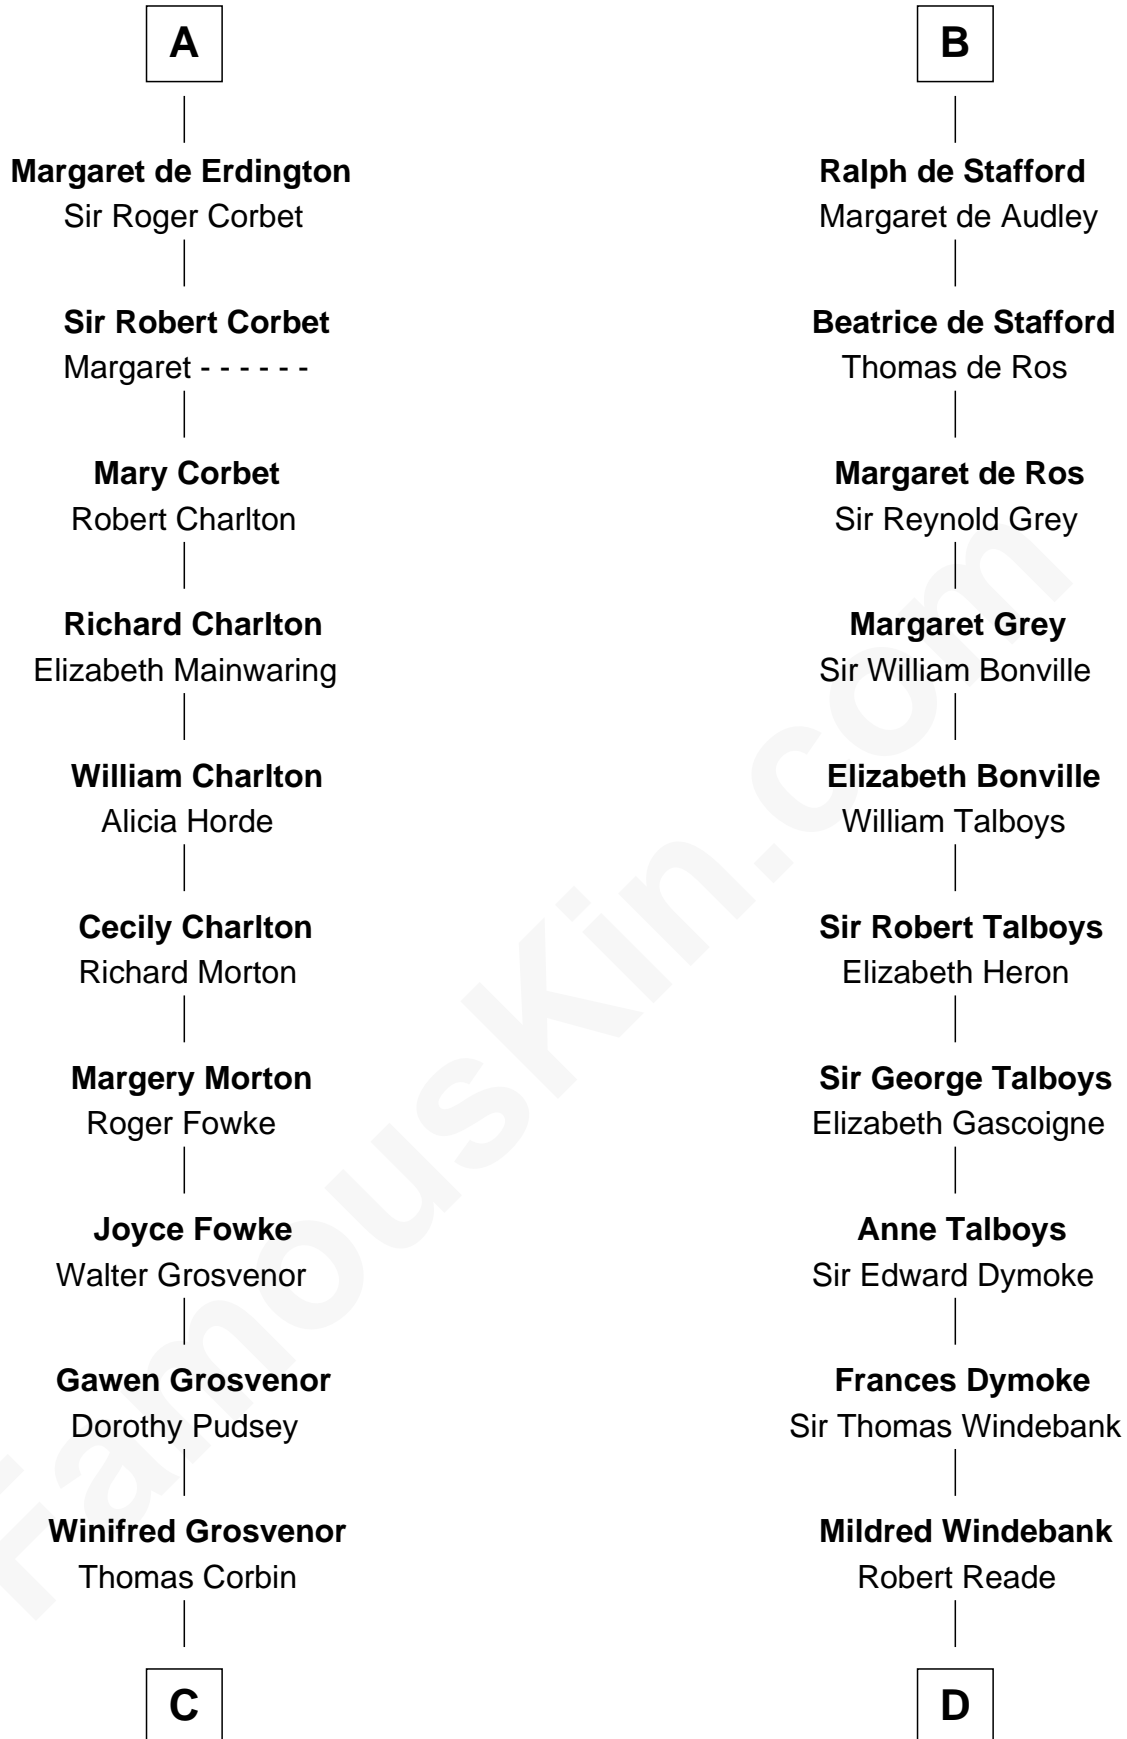

FamousKin.com

Relationship Chart of

Thomas Sim Lee

2nd and 7th Governor of Maryland

21st cousin of

Thomas Nelson

Signer of the Declaration of Independence

Fulk Paynel