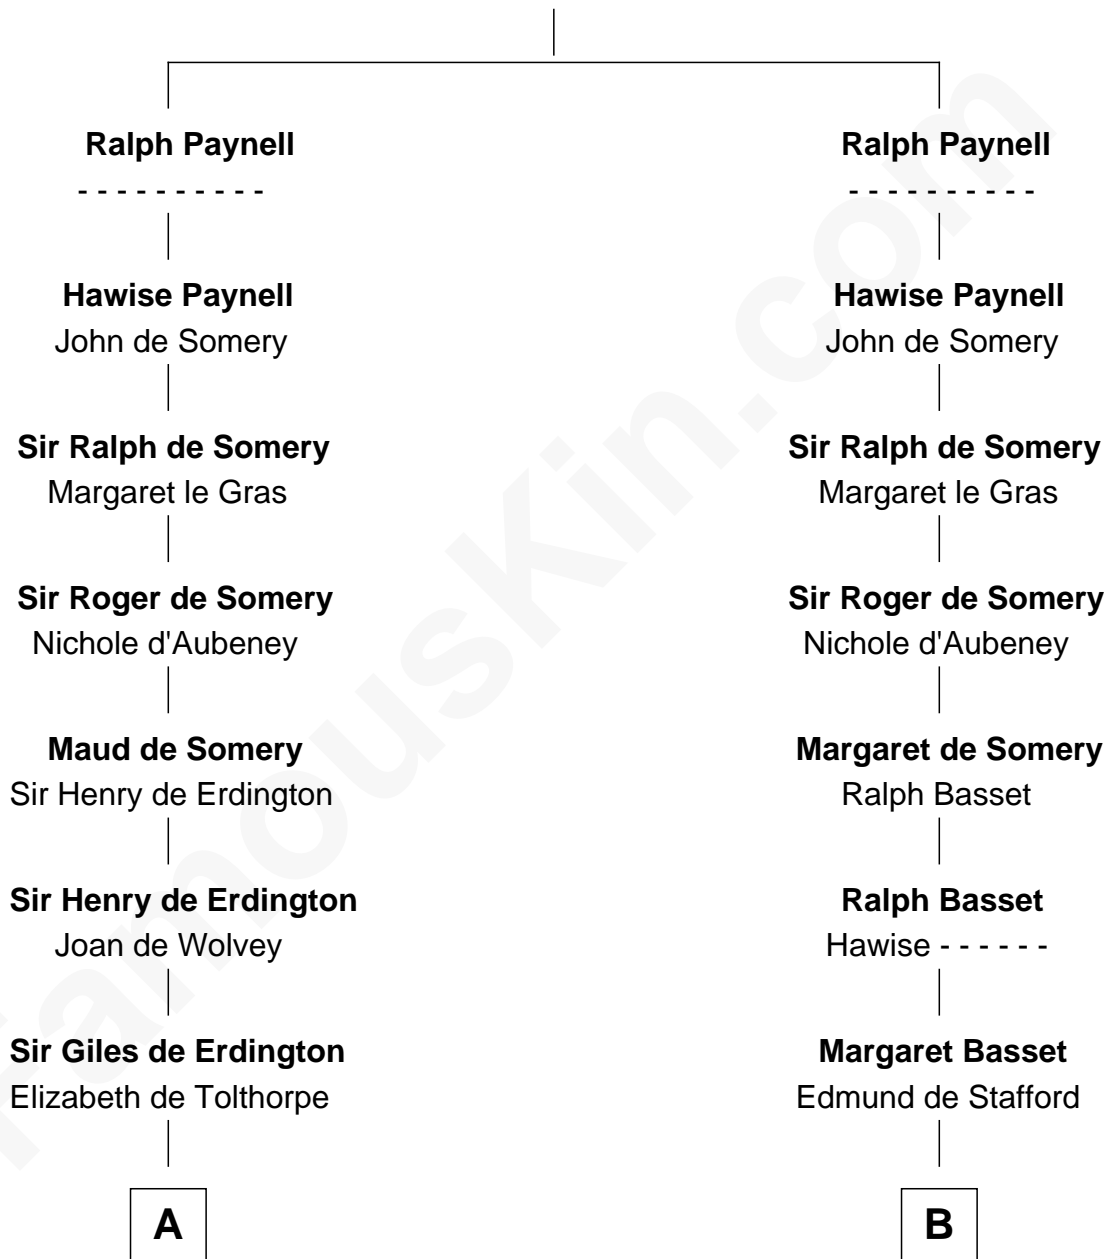

FamousKin.com

Relationship Chart of

Thomas Sim Lee

2nd and 7th Governor of Maryland

21st cousin of

Thomas Nelson

Signer of the Declaration of Independence

Fulk Paynel