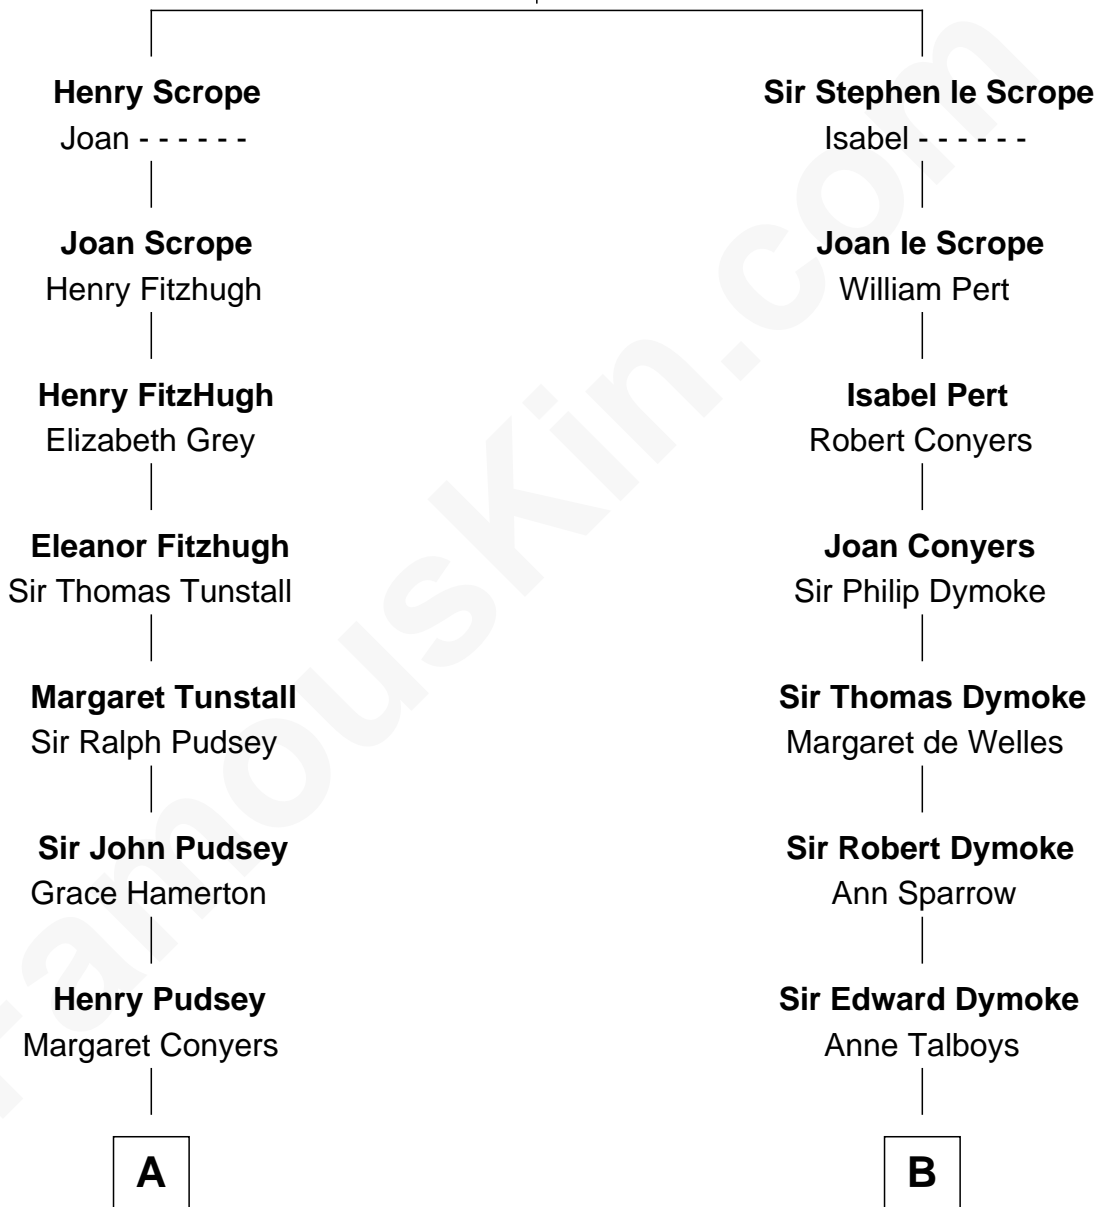

FamousKin.com Relationship Chart of

Thomas Sim Lee

2nd and 7th Governor of Maryland

13th cousin 4 times removed of

Thomas Nelson

Signer of the Declaration of Independence

Sir Geoffrey le Scrope

Ivetta de Ros

A

Rowland Pudsey

Edith Hare

William Pudsey

Eleanor Montfort

Robert Pudsey

Eleanor Harman

George Pudsey

Matilda Cotton

Dorothy Pudsey

Gawen Grosvenor

Winifred Grosvenor

Thomas Corbin

Henry Corbin

Alice Eltonhead

Laetitia Corbin