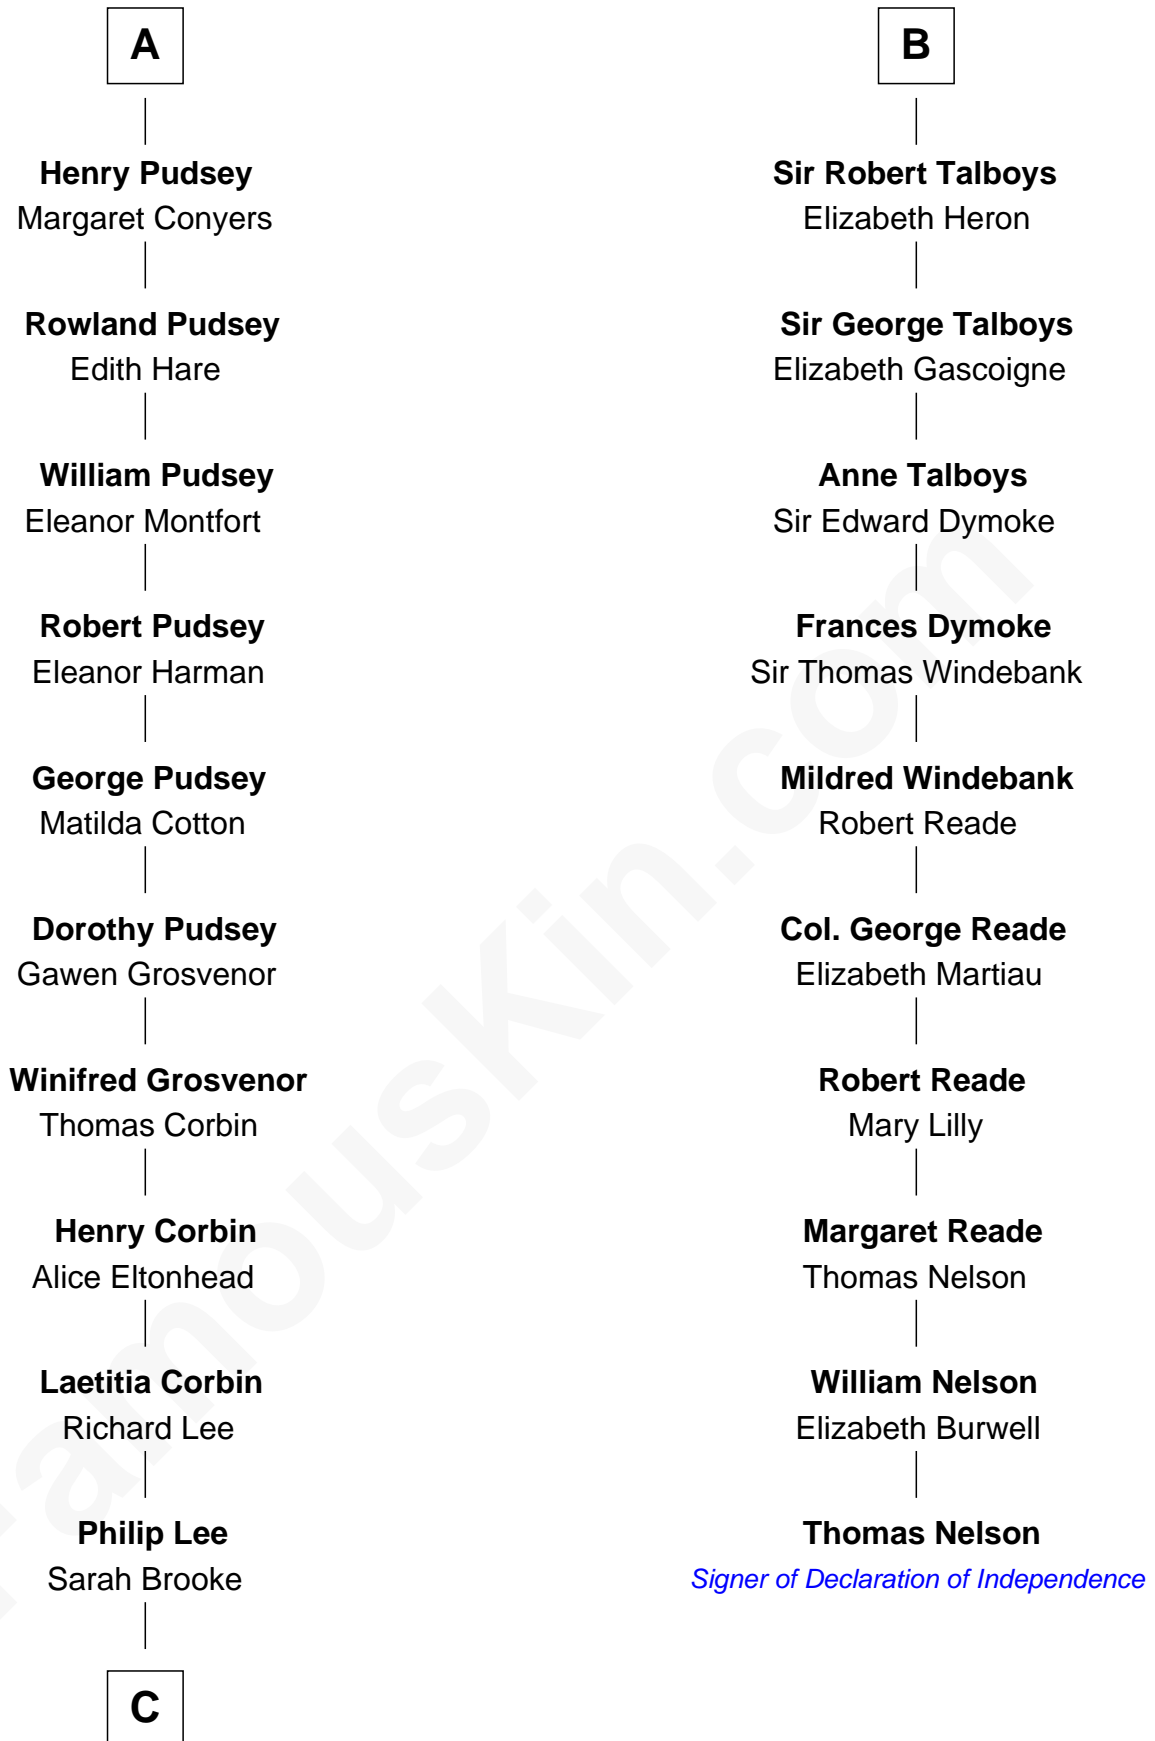

## Relationship Chart of

**Thomas Sim Lee**

*2nd and 7th Governor of Maryland*

**16th cousin 2 times removed of**

**Thomas Nelson**

*Signer of the Declaration of Independence*

**C**

—  
**Thomas Lee**  
Christiana Sim

—  
**Thomas Sim Lee**  
*2nd and 7th Governor of Maryland*

FamousKin.com