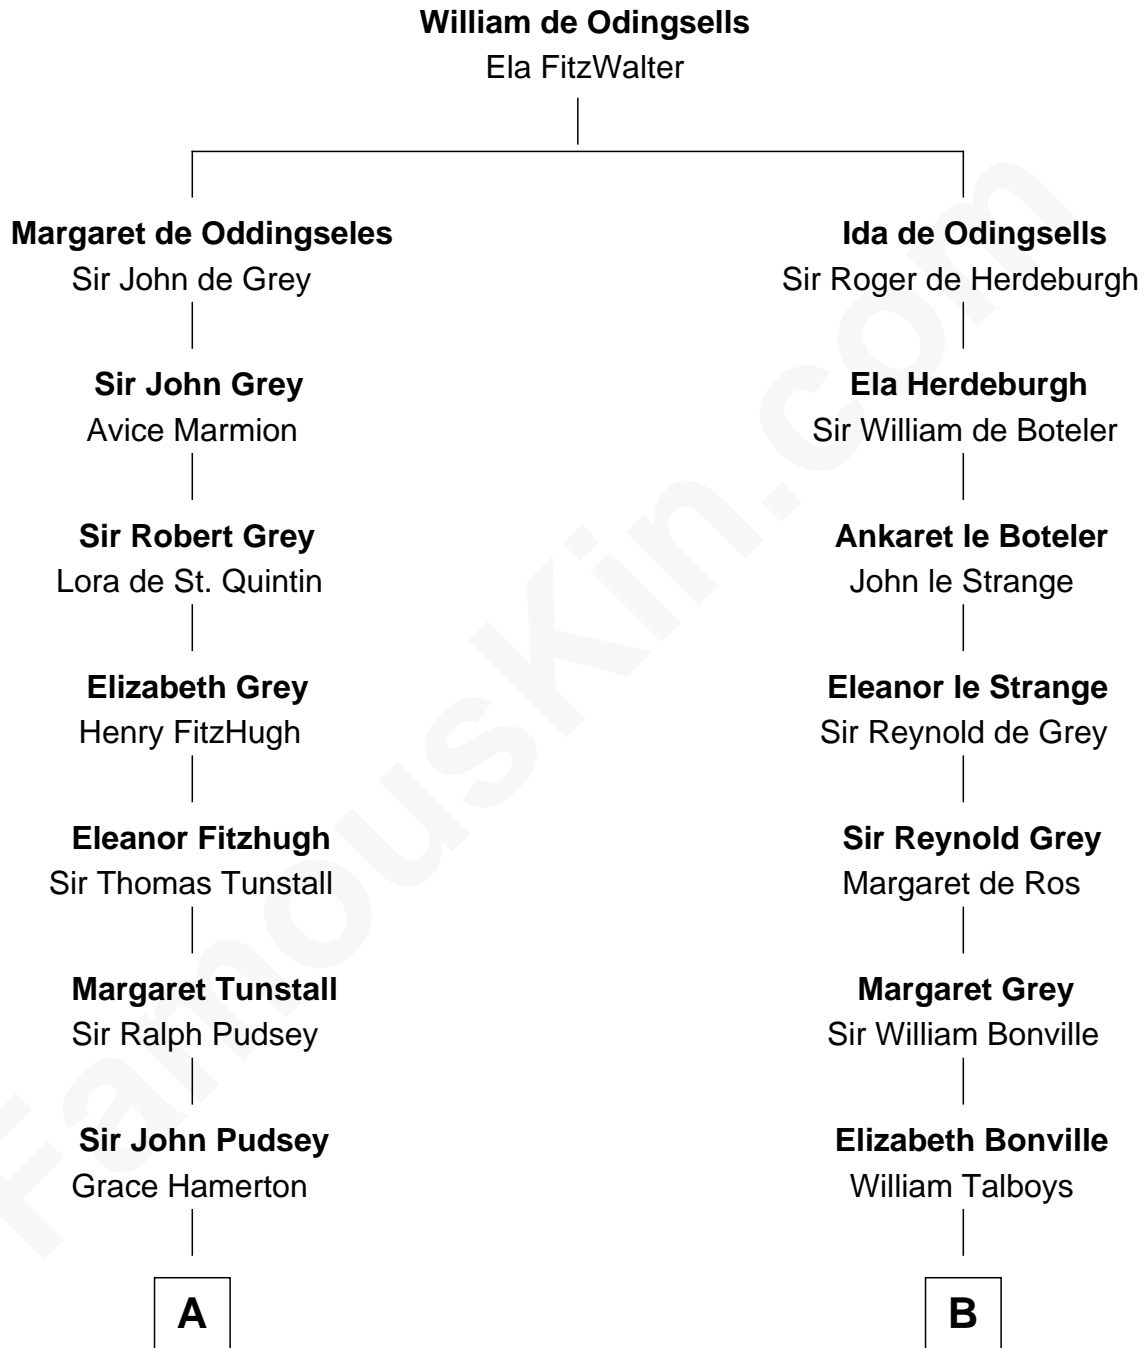

## Relationship Chart of

**Thomas Sim Lee**

*2nd and 7th Governor of Maryland*

**16th cousin 2 times removed of**

**Thomas Nelson**

*Signer of the Declaration of Independence*

**C**

—  
**Thomas Lee**  
Christiana Sim

—  
**Thomas Sim Lee**  
*2nd and 7th Governor of Maryland*

FamousKin.com