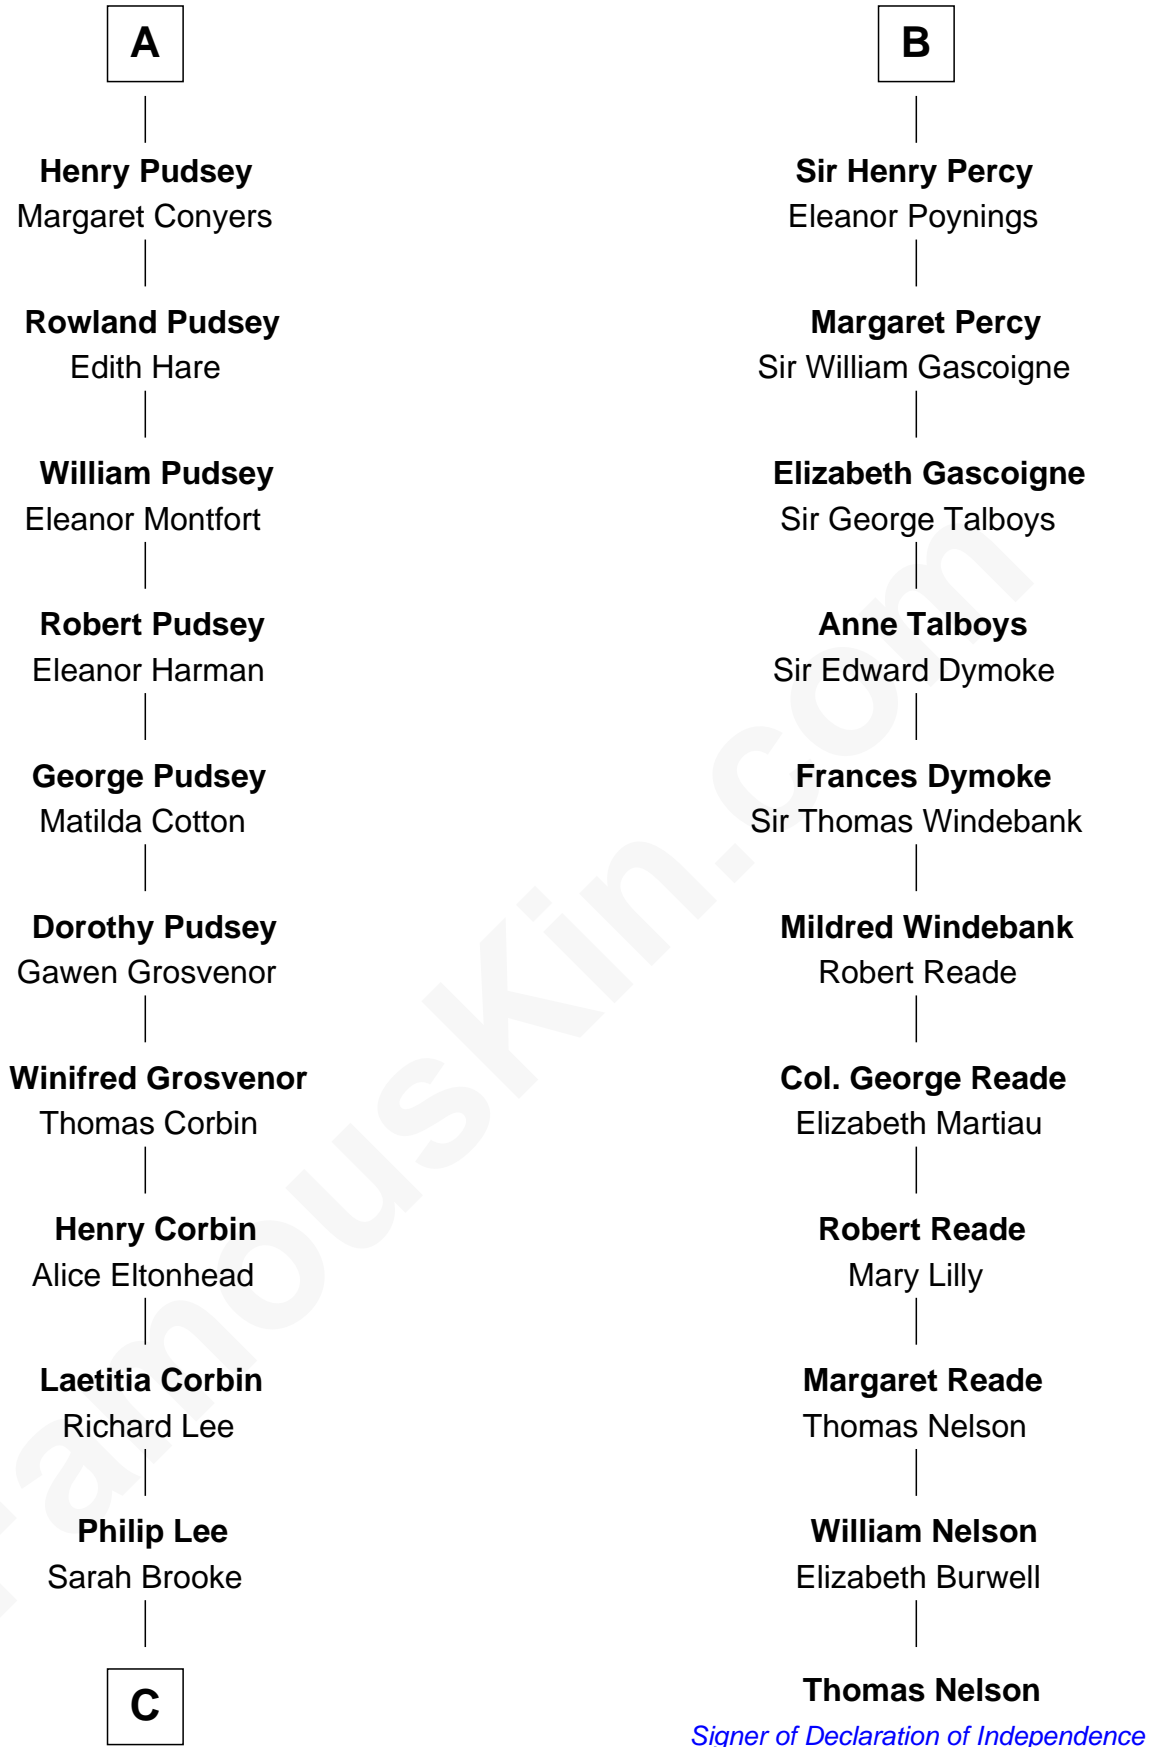

FamousKin.com

Relationship Chart of

Thomas Sim Lee

2nd and 7th Governor of Maryland

17th cousin 1 time removed of

Thomas Nelson

Signer of the Declaration of Independence

John Fitz Robert

Ada de Baliol

C

—
Thomas Lee
Christiana Sim

—
Thomas Sim Lee
2nd and 7th Governor of Maryland

FamousKin.com