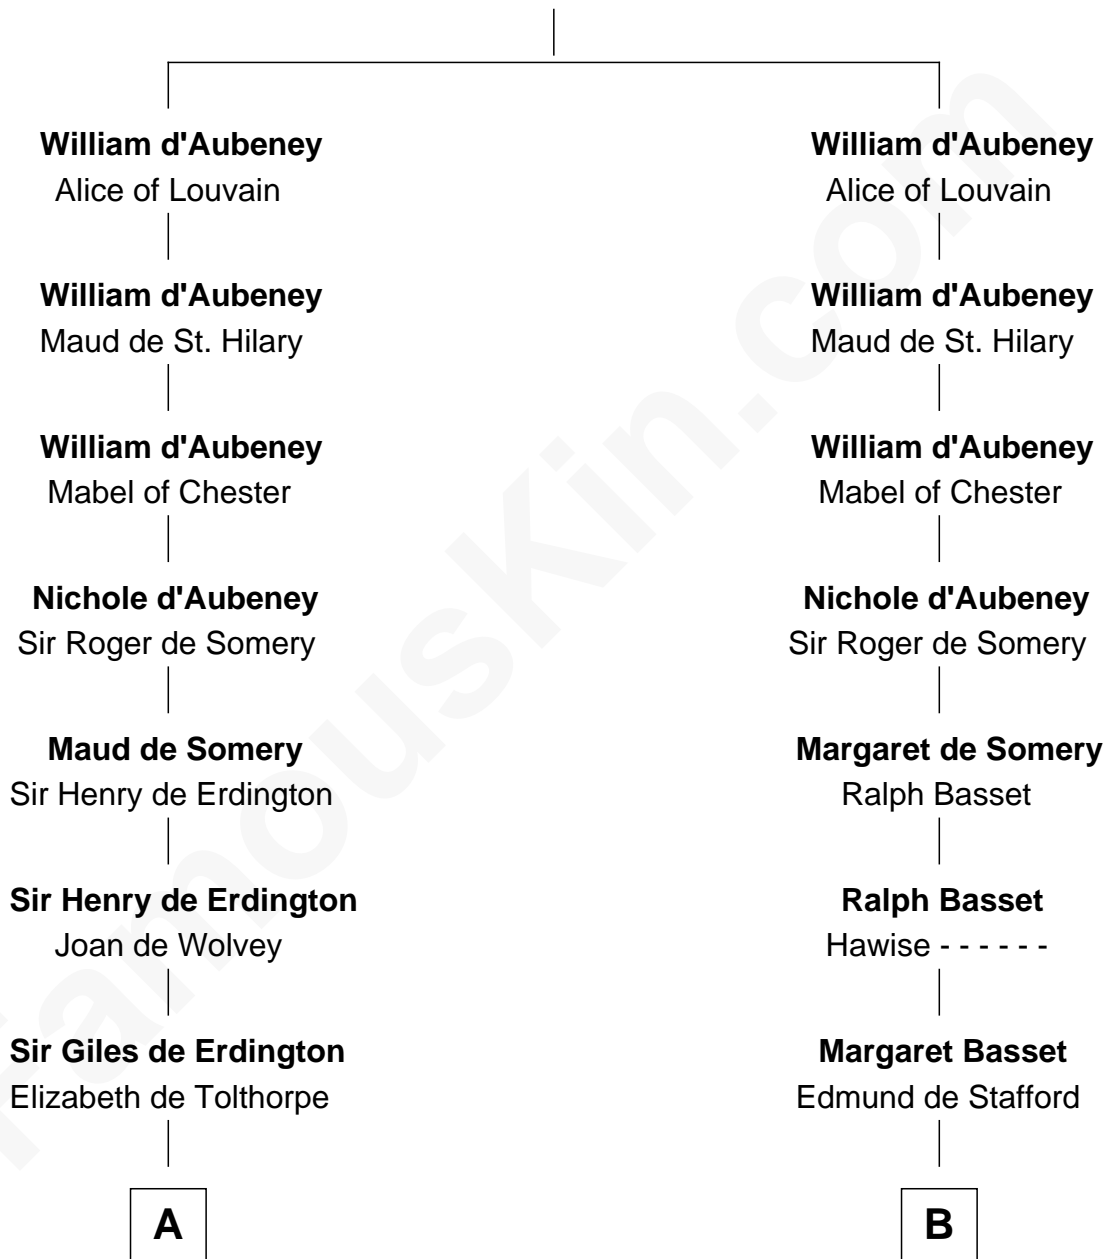

FamousKin.com

Relationship Chart of

Thomas Sim Lee

2nd and 7th Governor of Maryland

21st cousin of

Thomas Nelson

Signer of the Declaration of Independence

William d'Aubenev

Maud le Bigod

C

Henry Corbin
Alice Eltonhead

Laetitia Corbin
Richard Lee

Philip Lee
Sarah Brooke

Thomas Lee
Christiana Sim

Thomas Sim Lee

2nd and 7th Governor of Maryland