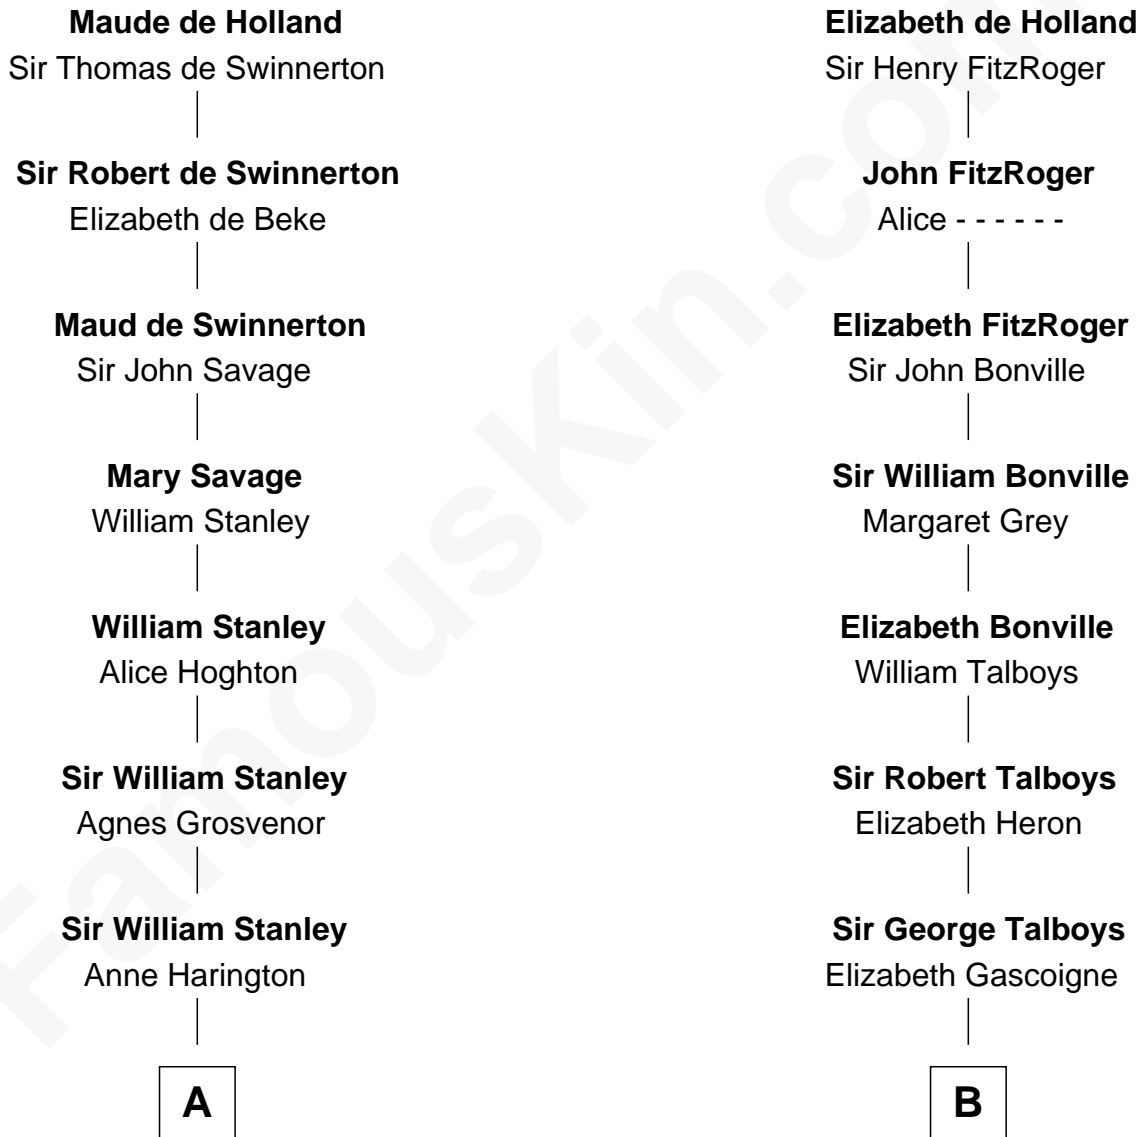

FamousKin.com Relationship Chart of

Thomas Sim Lee

2nd and 7th Governor of Maryland

14th cousin of

Thomas Nelson

Signer of the Declaration of Independence

Sir Robert de Holland

Maude la Zouche