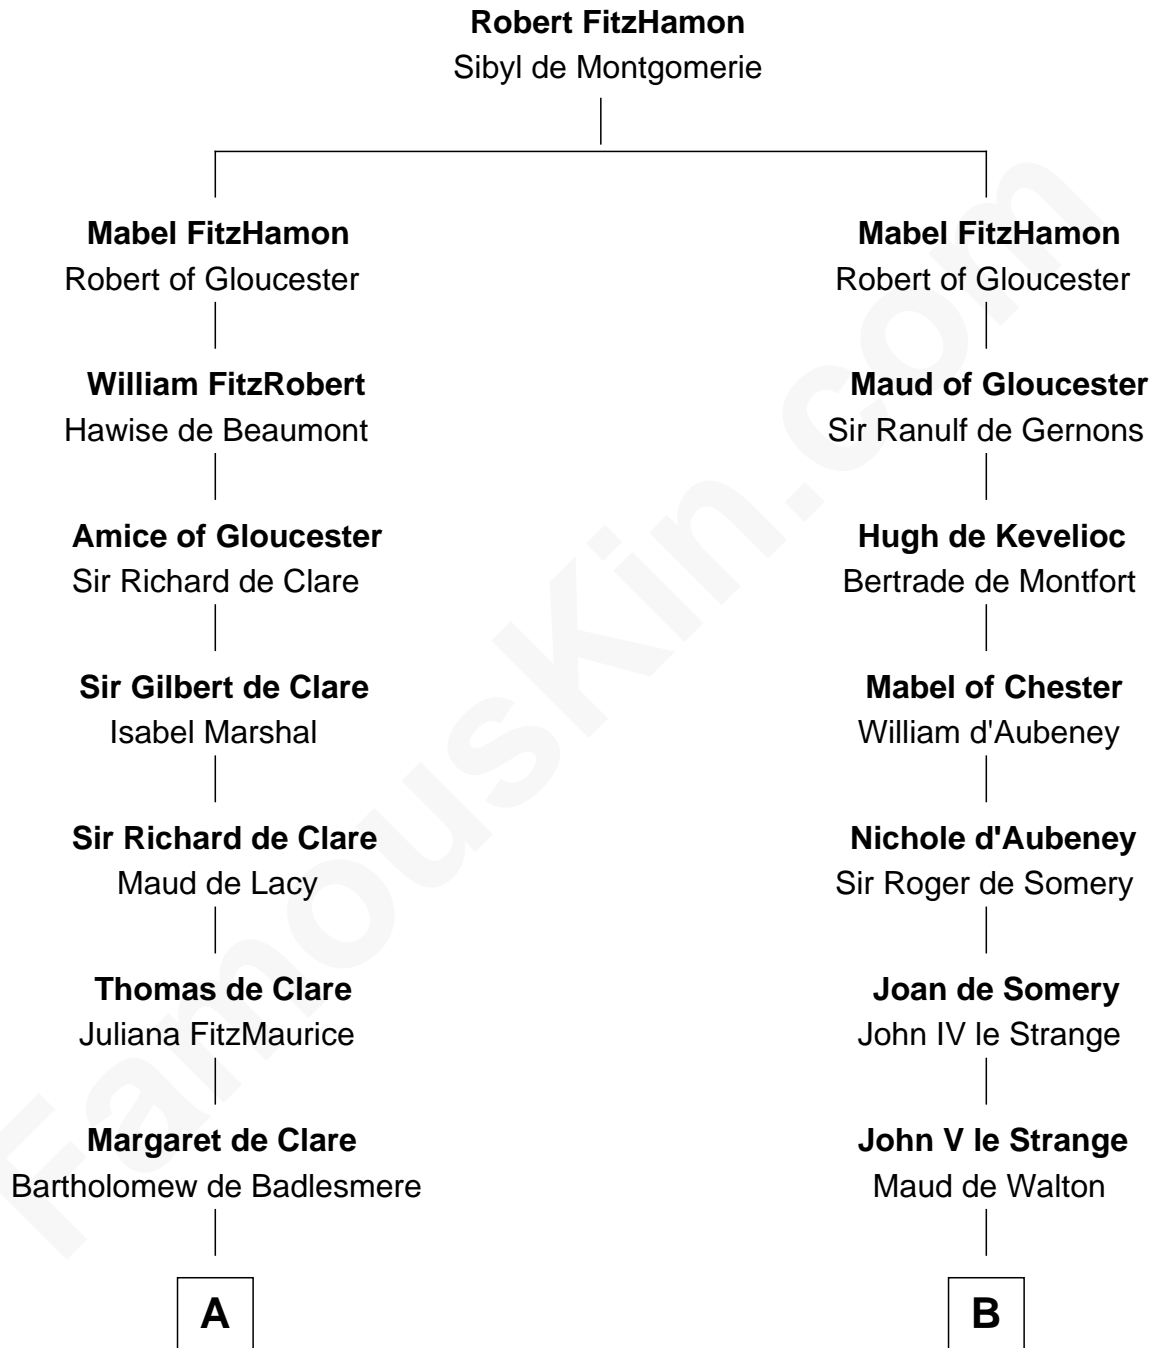

FamousKin.com

Relationship Chart of

Thomas Sim Lee

2nd and 7th Governor of Maryland

20th cousin 1 time removed of

General William Whipple

Signer of the Declaration of Independence

C

Alice Eltonhead

Henry Corbin

Laetitia Corbin

Richard Lee

Philip Lee

Sarah Brooke

Thomas Lee

Christiana Sim