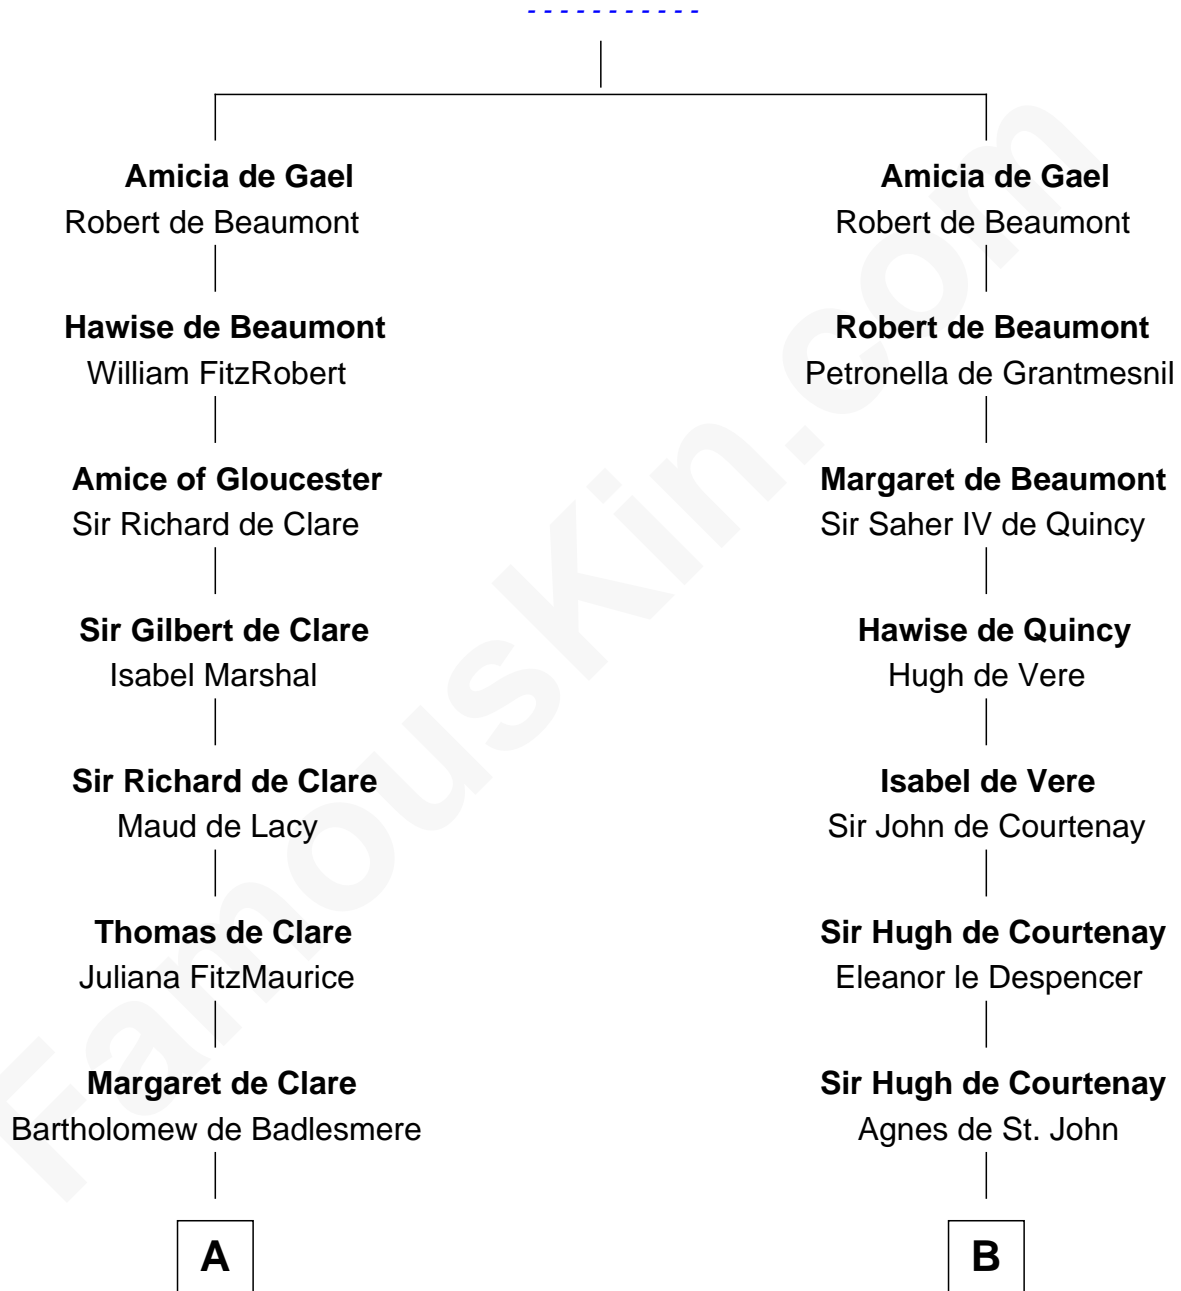

FamousKin.com

Relationship Chart of

Thomas Sim Lee

2nd and 7th Governor of Maryland

21st cousin of

General William Whipple

Signer of the Declaration of Independence

Ralph de Gael

C

Alice Eltonhead

Henry Corbin

Laetitia Corbin

Richard Lee

Philip Lee

Sarah Brooke

Thomas Lee

Christiana Sim

Thomas Sim Lee

2nd and 7th Governor of Maryland

D

Joanna Lowell

John Oliver

Mary Oliver

Col. Samuel Appleton