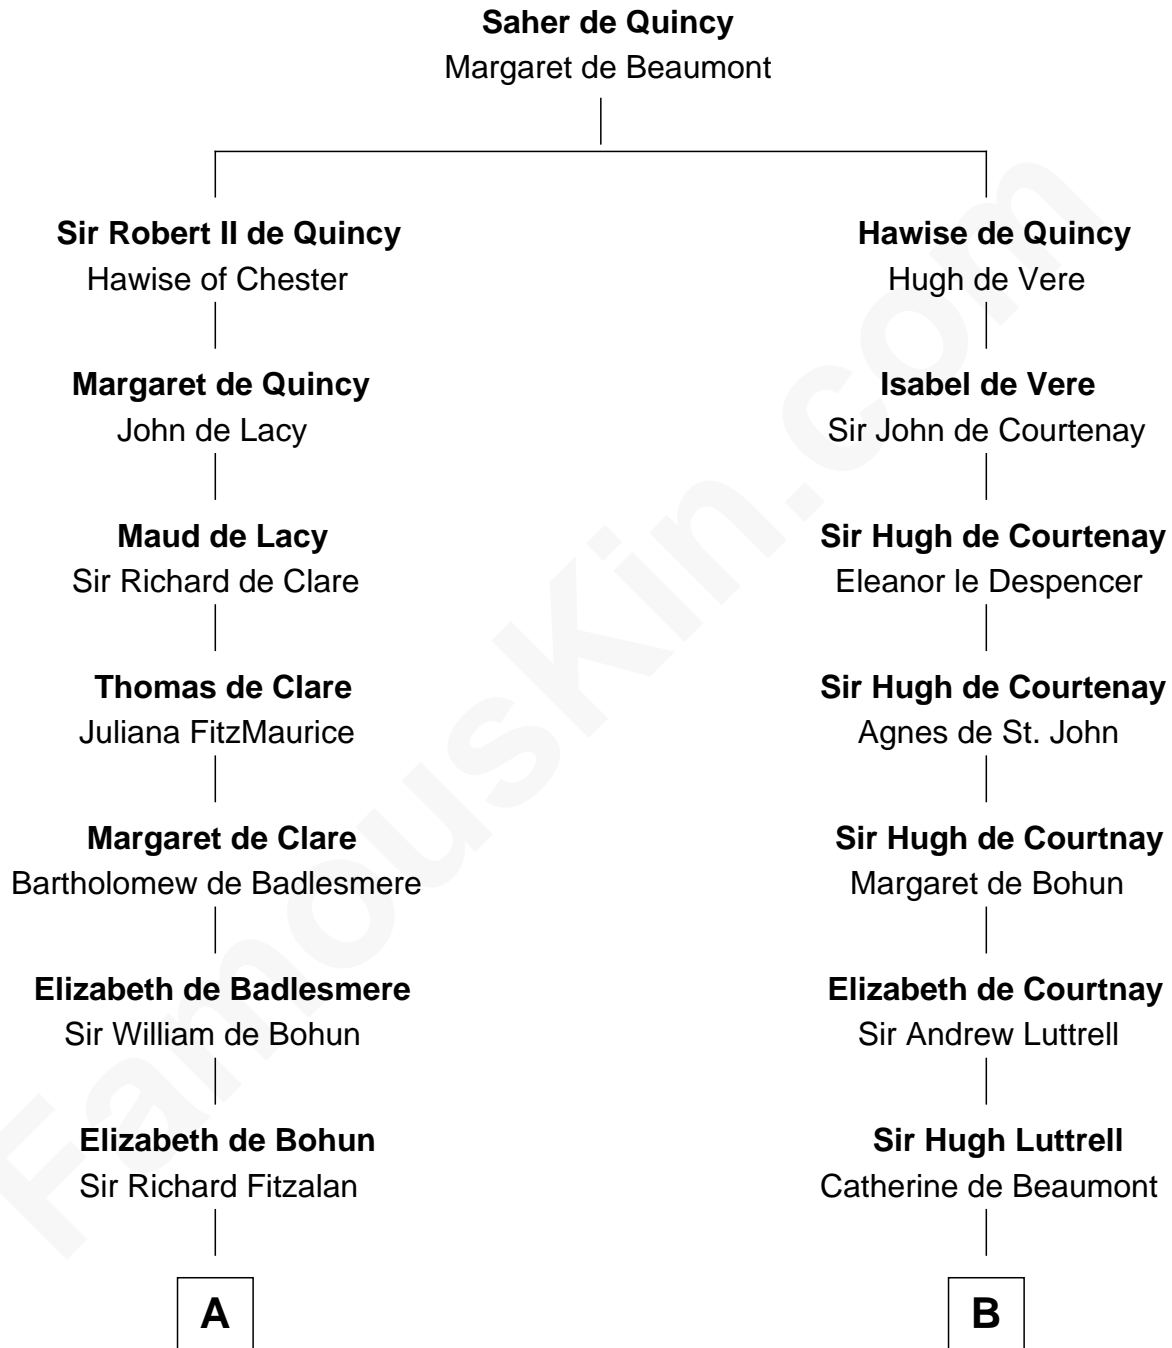

FamousKin.com
Relationship Chart of
Thomas Sim Lee

2nd and 7th Governor of Maryland

18th cousin 1 time removed of

General William Whipple

Signer of the Declaration of Independence

C

Philip Lee
Sarah Brooke

Thomas Lee
Christiana Sim

Thomas Sim Lee
2nd and 7th Governor of Maryland

D

William Whipple
Mary Cutts

General William Whipple
Signer of Declaration of Independence

FamousKin.com