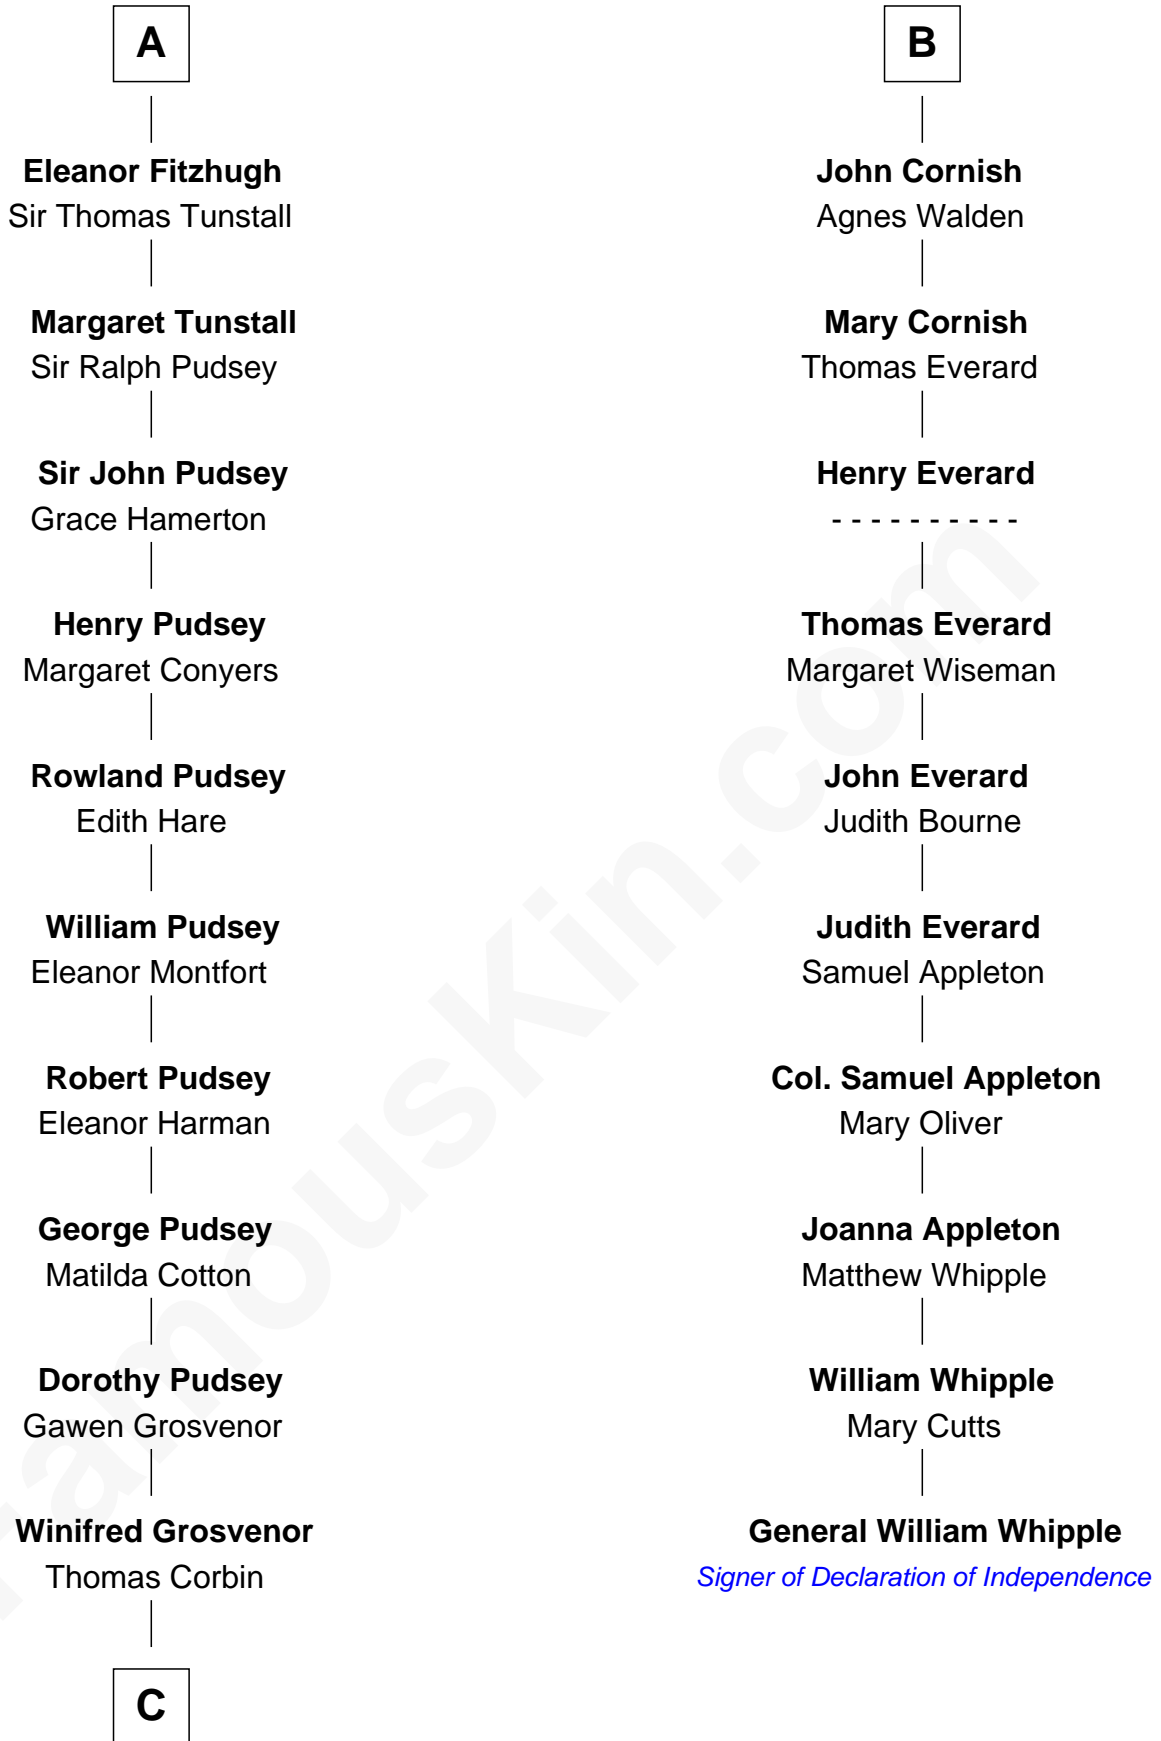

FamousKin.com Relationship Chart of

Thomas Sim Lee

2nd and 7th Governor of Maryland

16th cousin 5 times removed of

General William Whipple

Signer of the Declaration of Independence

C

Henry Corbin
Alice Eltonhead

Laetitia Corbin
Richard Lee

Philip Lee
Sarah Brooke

Thomas Lee
Christiana Sim

Thomas Sim Lee
2nd and 7th Governor of Maryland

FamousKin.com