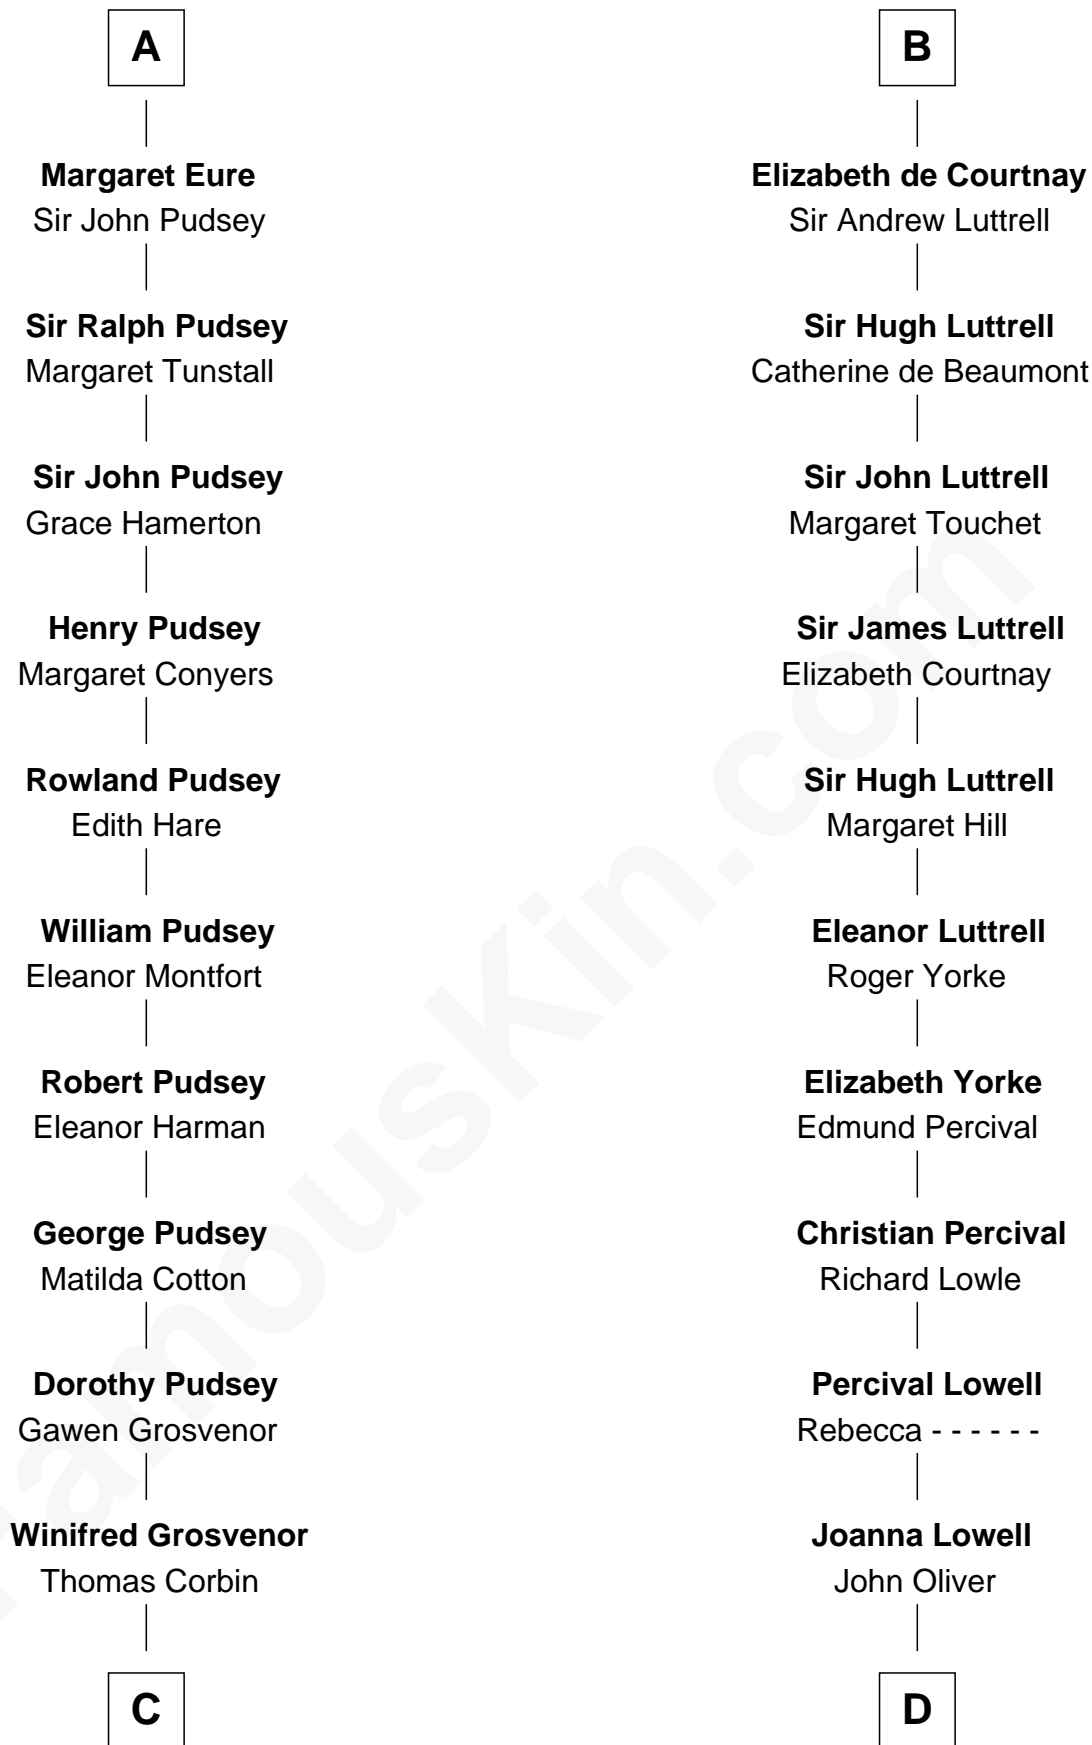

## Relationship Chart of

### Thomas Sim Lee

2nd and 7th Governor of Maryland

20th cousin 1 time removed of

**General William Whipple**

Signer of the Declaration of Independence

**C**

**Henry Corbin**  
Alice Eltonhead

**Laetitia Corbin**  
Richard Lee

**Philip Lee**  
Sarah Brooke

**Thomas Lee**  
Christiana Sim

**Thomas Sim Lee**  
*2nd and 7th Governor of Maryland*

**D**

**Mary Oliver**  
Col. Samuel Appleton

**Joanna Appleton**  
Matthew Whipple

**William Whipple**  
Mary Cutts