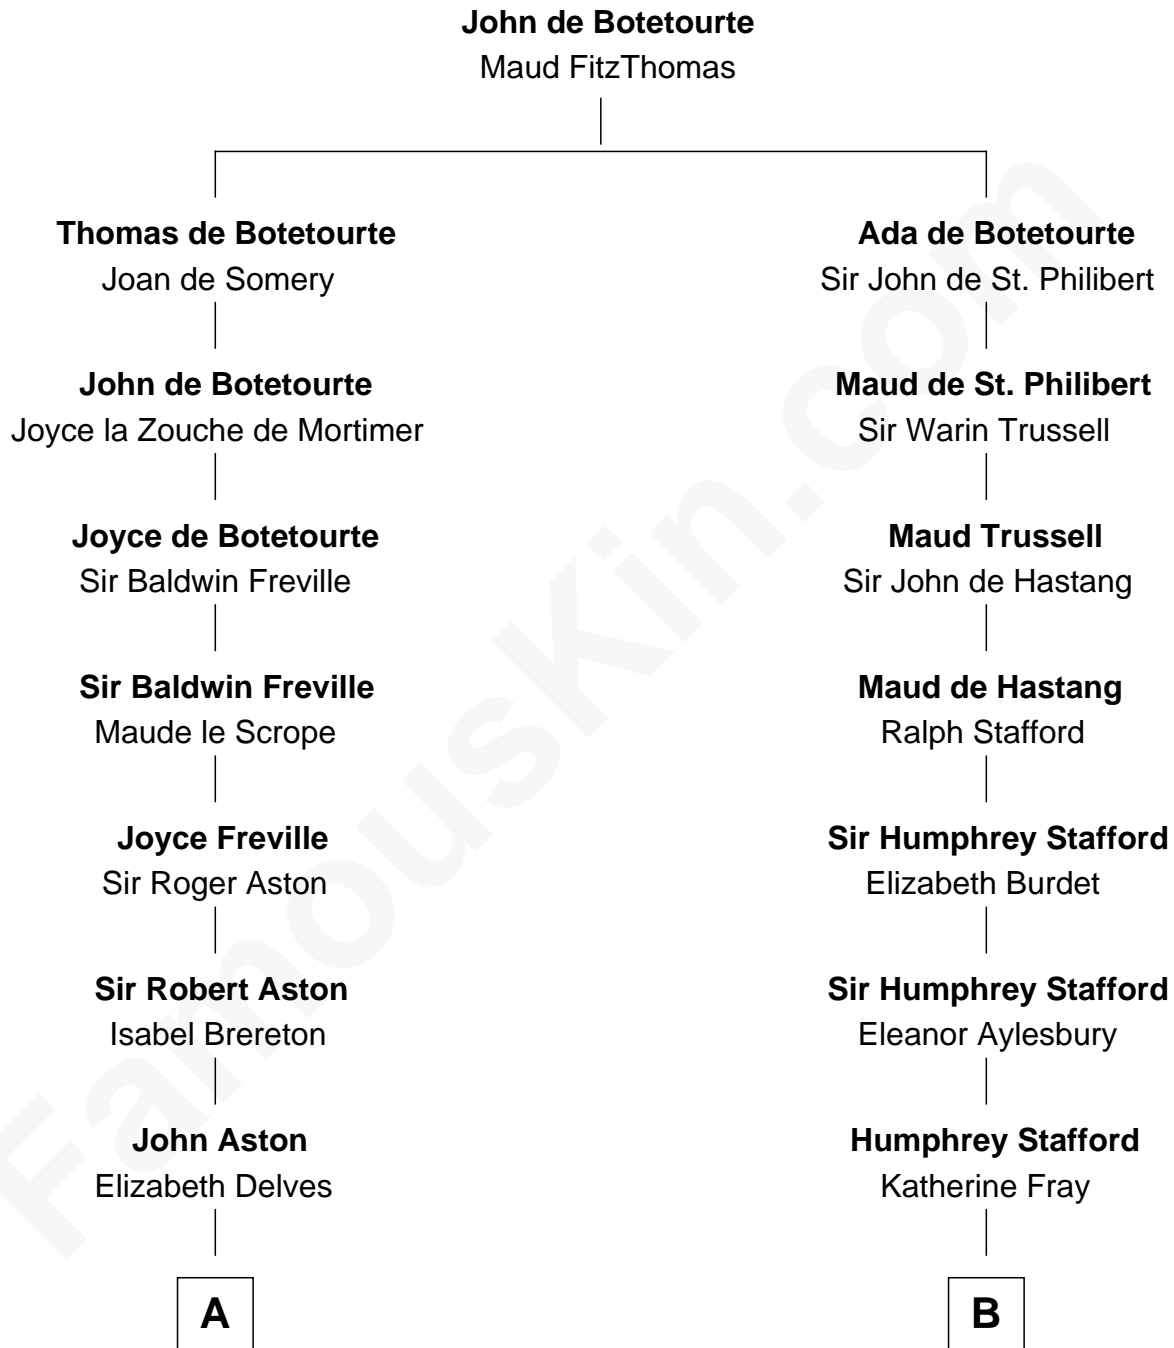

FamousKin.com Relationship Chart of

Thomas Sim Lee

2nd and 7th Governor of Maryland

16th cousin 2 times removed of

Robert Townsend

Member of the Culper Spy Ring during the American Revolution

C

—
Thomas Lee
Christiana Sim

—
Thomas Sim Lee
2nd and 7th Governor of Maryland

FamousKin.com