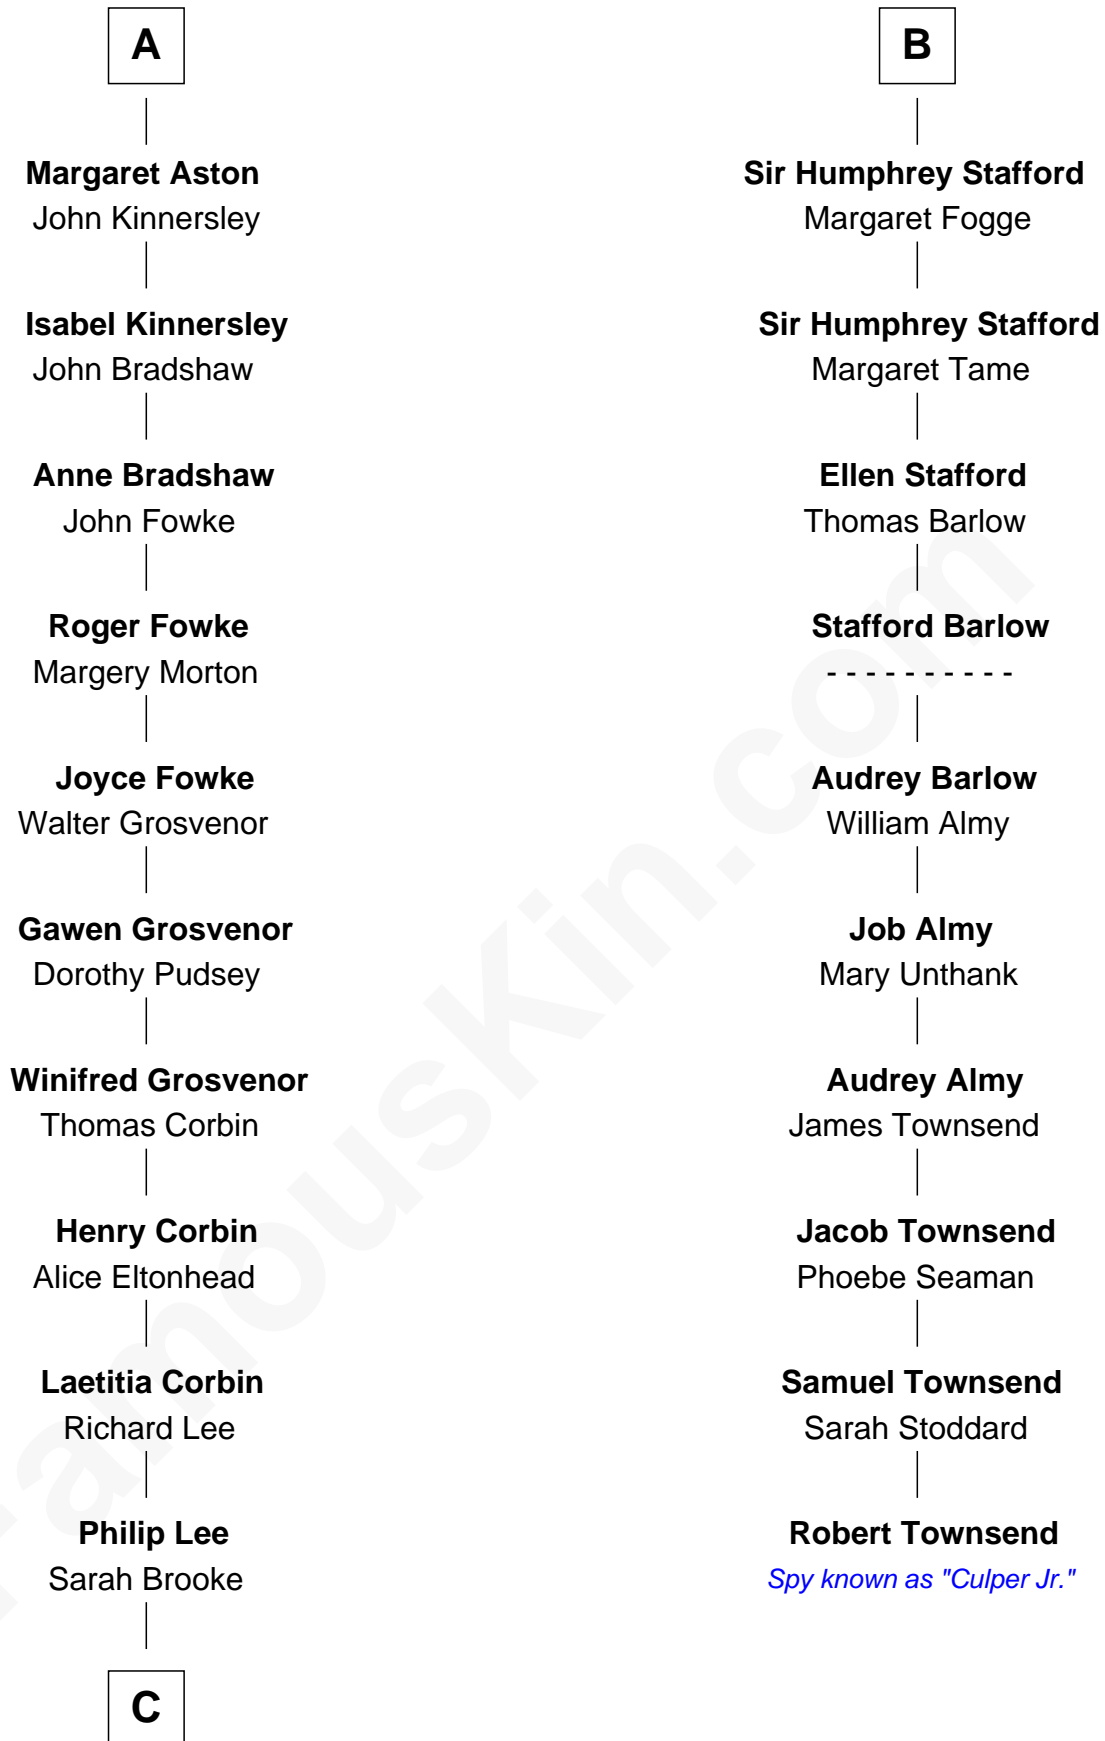

FamousKin.com Relationship Chart of

Thomas Sim Lee

2nd and 7th Governor of Maryland

16th cousin 2 times removed of

Robert Townsend

Member of the Culper Spy Ring during the American Revolution

C

—
Thomas Lee
Christiana Sim

—
Thomas Sim Lee
2nd and 7th Governor of Maryland

FamousKin.com