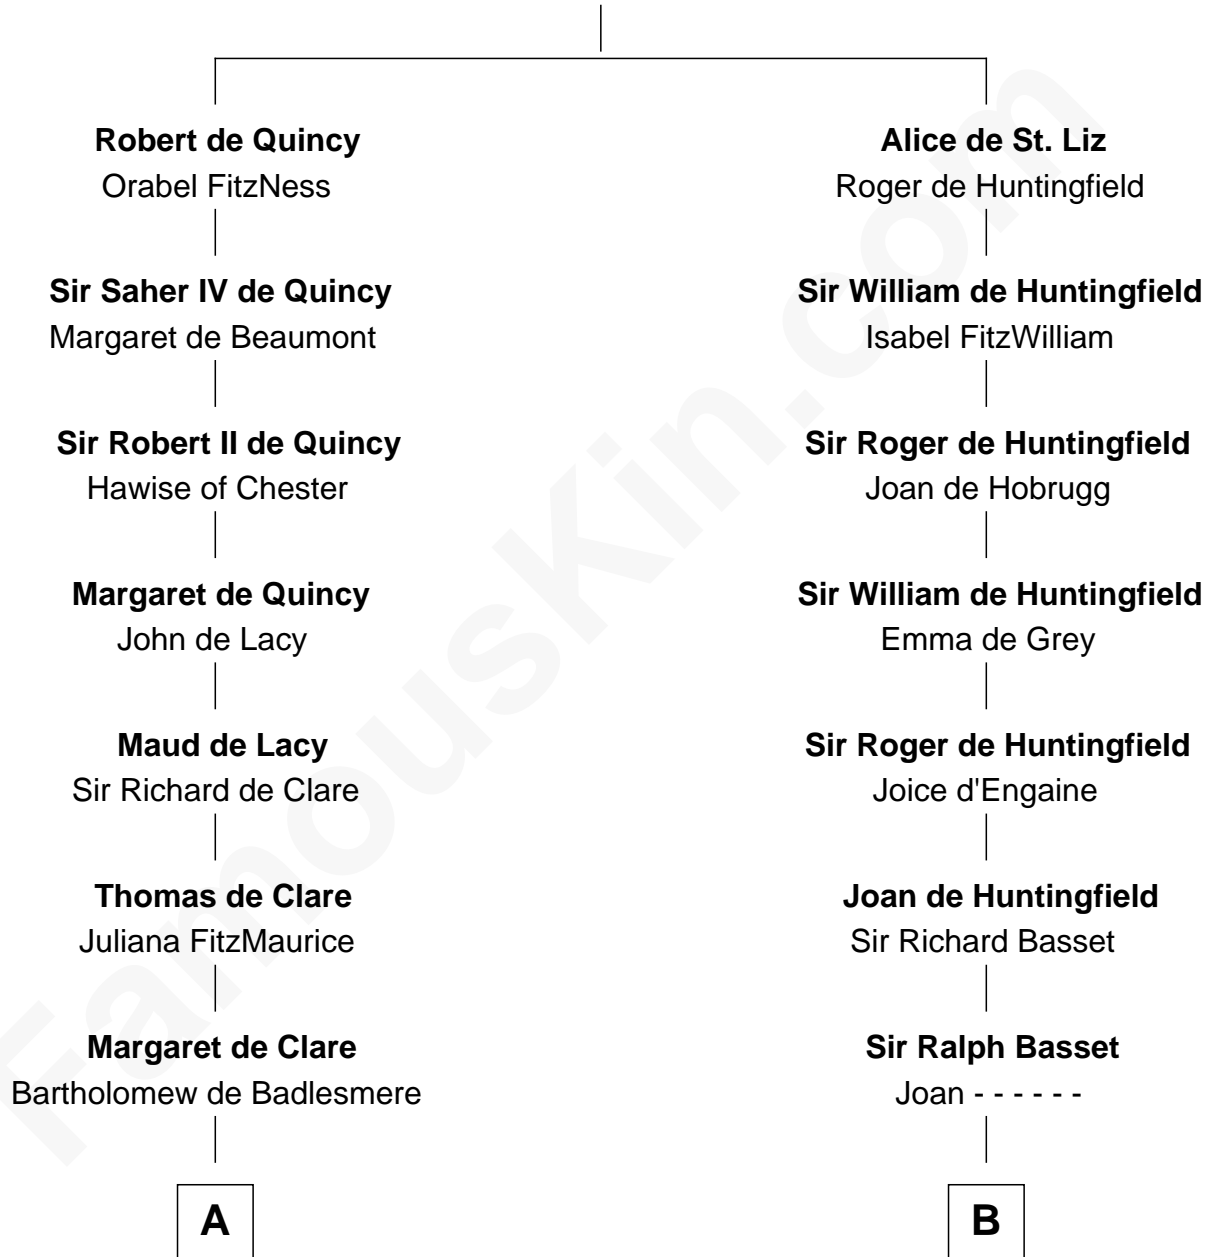

# FamousKin.com Relationship Chart of

**Thomas Sim Lee**

*2nd and 7th Governor of Maryland*

21st cousin of

**Robert Townsend**

*Member of the Culper Spy Ring during the American Revolution*

**Saher I de Quincy**

Maud de St. Liz

**C**

**Alice Eltonhead**

Henry Corbin

**Laetitia Corbin**

Richard Lee

**Philip Lee**

Sarah Brooke

**Thomas Lee**

Christiana Sim

**Thomas Sim Lee**

*2nd and 7th Governor of Maryland*

**D**

**Job Almy**

Mary Unthank

**Audrey Almy**