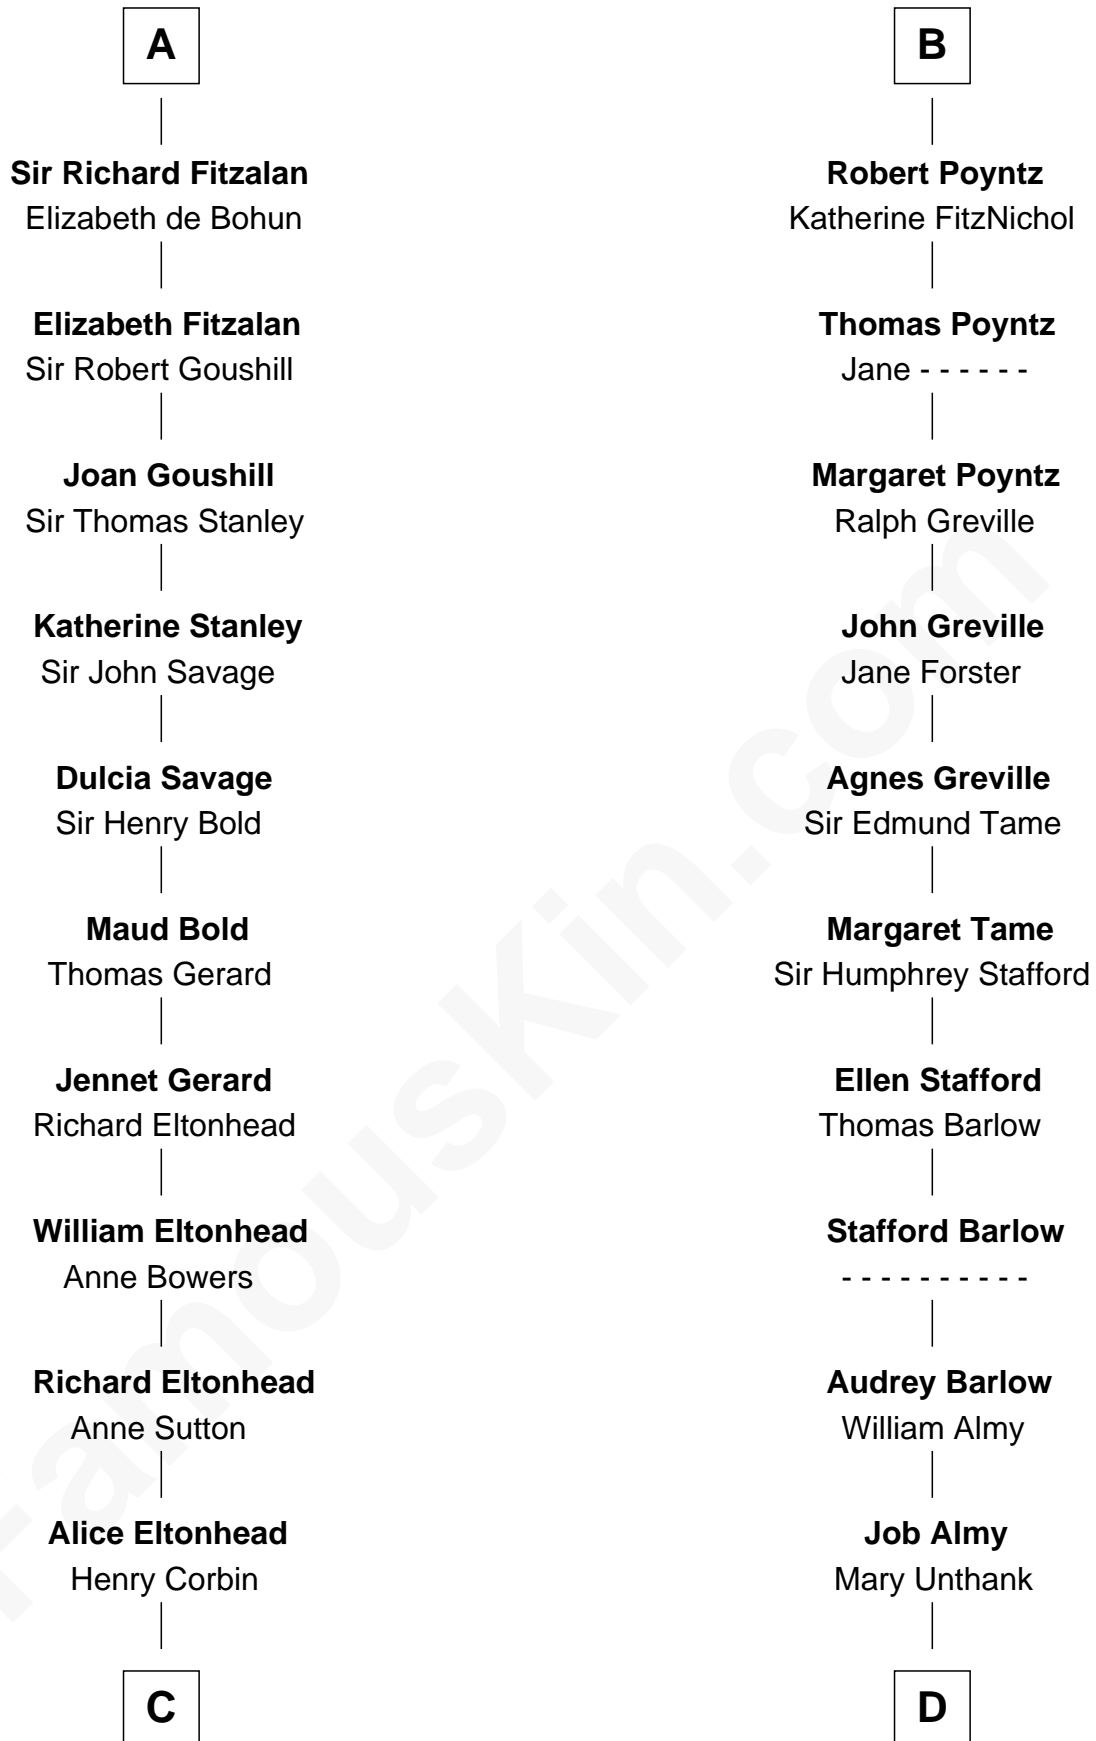

# FamousKin.com Relationship Chart of

**Thomas Sim Lee**

*2nd and 7th Governor of Maryland*

20th cousin of

**Robert Townsend**

*Member of the Culper Spy Ring during the American Revolution*

**C**

**Laetitia Corbin**

Richard Lee

**Philip Lee**

Sarah Brooke

**Thomas Lee**

Christiana Sim

**Thomas Sim Lee**

*2nd and 7th Governor of Maryland*

**D**