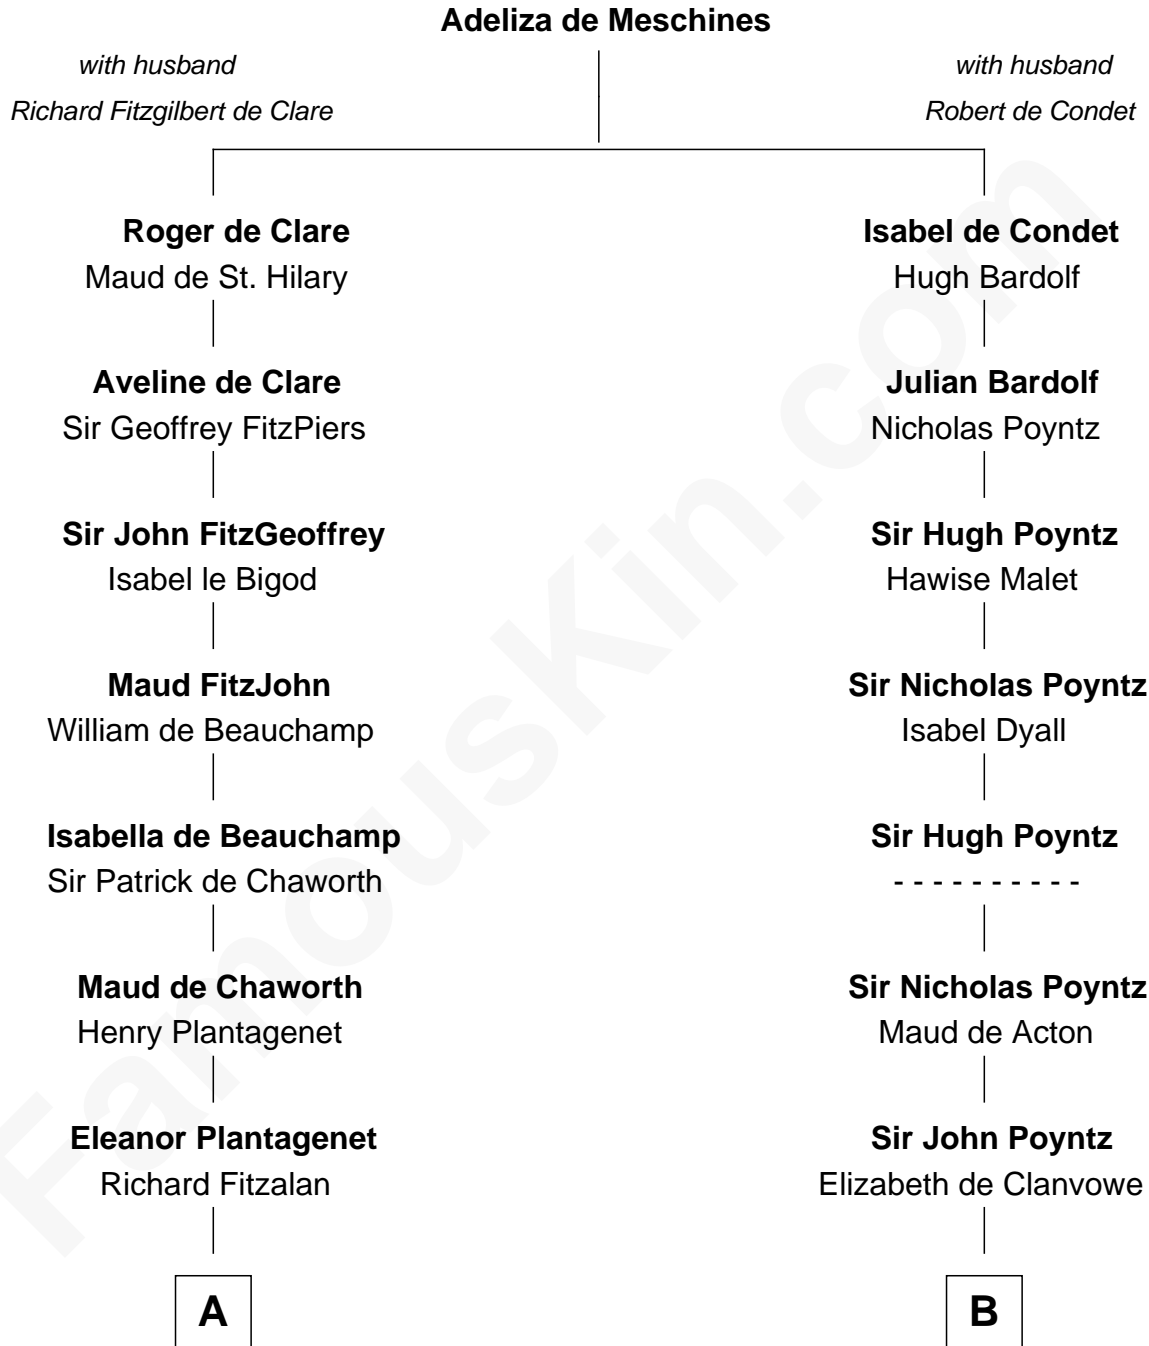

# FamousKin.com Relationship Chart of

**Thomas Sim Lee**

*2nd and 7th Governor of Maryland*

20th cousin of

**Robert Townsend**

*Member of the Culper Spy Ring during the American Revolution*

**C**

**Laetitia Corbin**

Richard Lee

**Philip Lee**

Sarah Brooke

**Thomas Lee**

Christiana Sim

**Thomas Sim Lee**

*2nd and 7th Governor of Maryland*

**D**