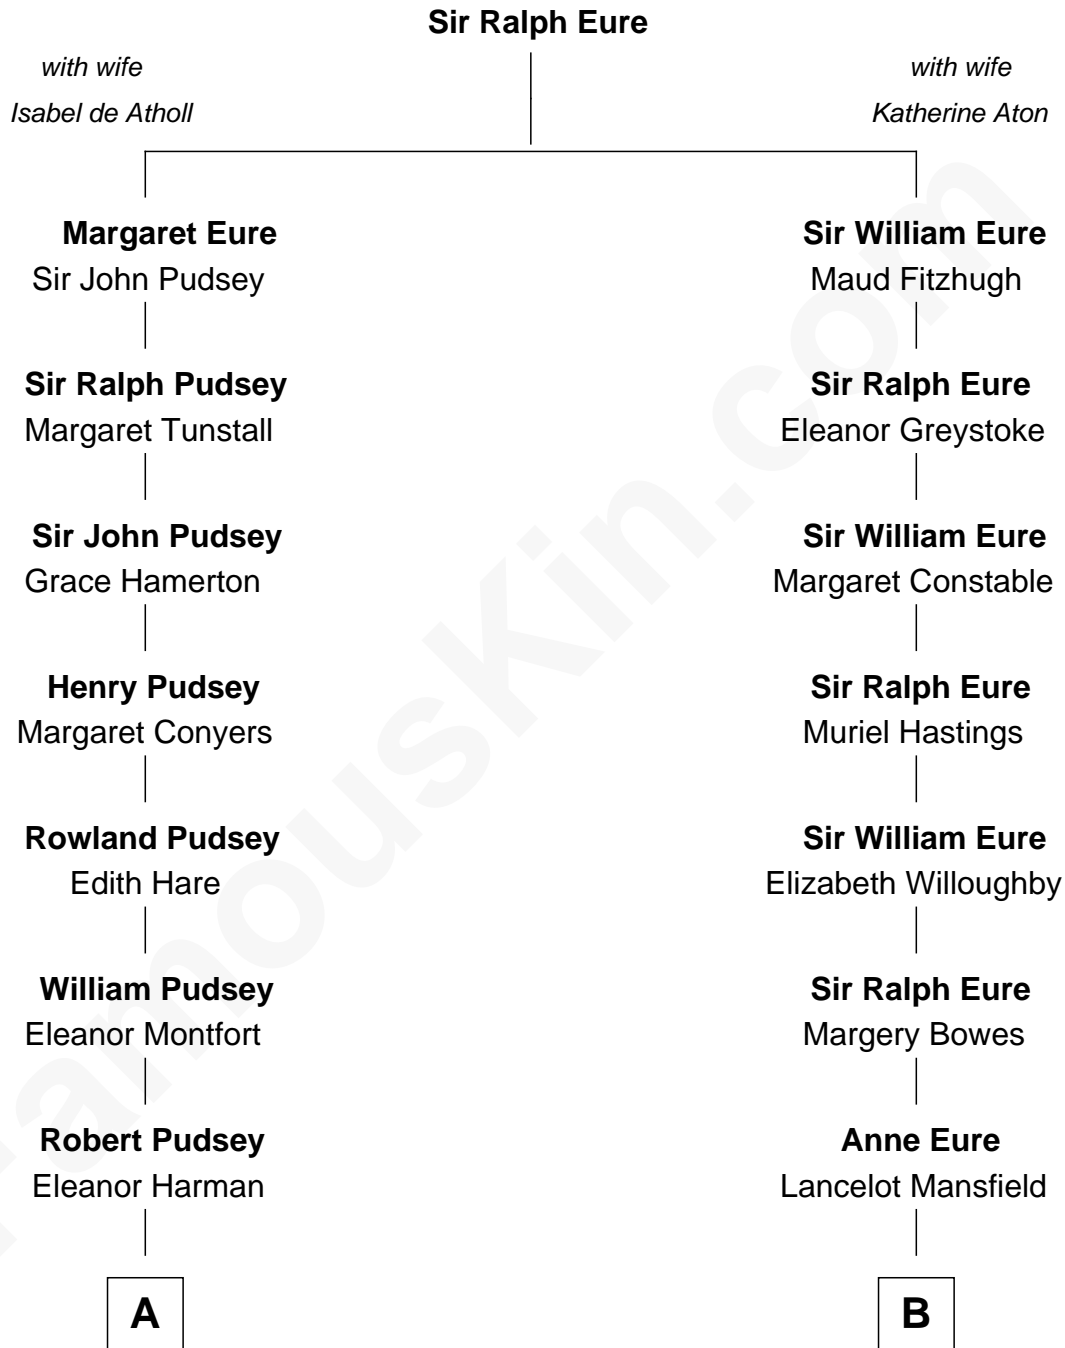

FamousKin.com

Relationship Chart of

Thomas Sim Lee

2nd and 7th Governor of Maryland

14th cousin 4 times removed of

Sandra Day O'Connor

First Female U.S. Supreme Court Justice

C

Henry R. Day
Ada Mae Wilkey

Sandra Day O'Connor
U.S. Supreme Court Justice

FamousKin.com