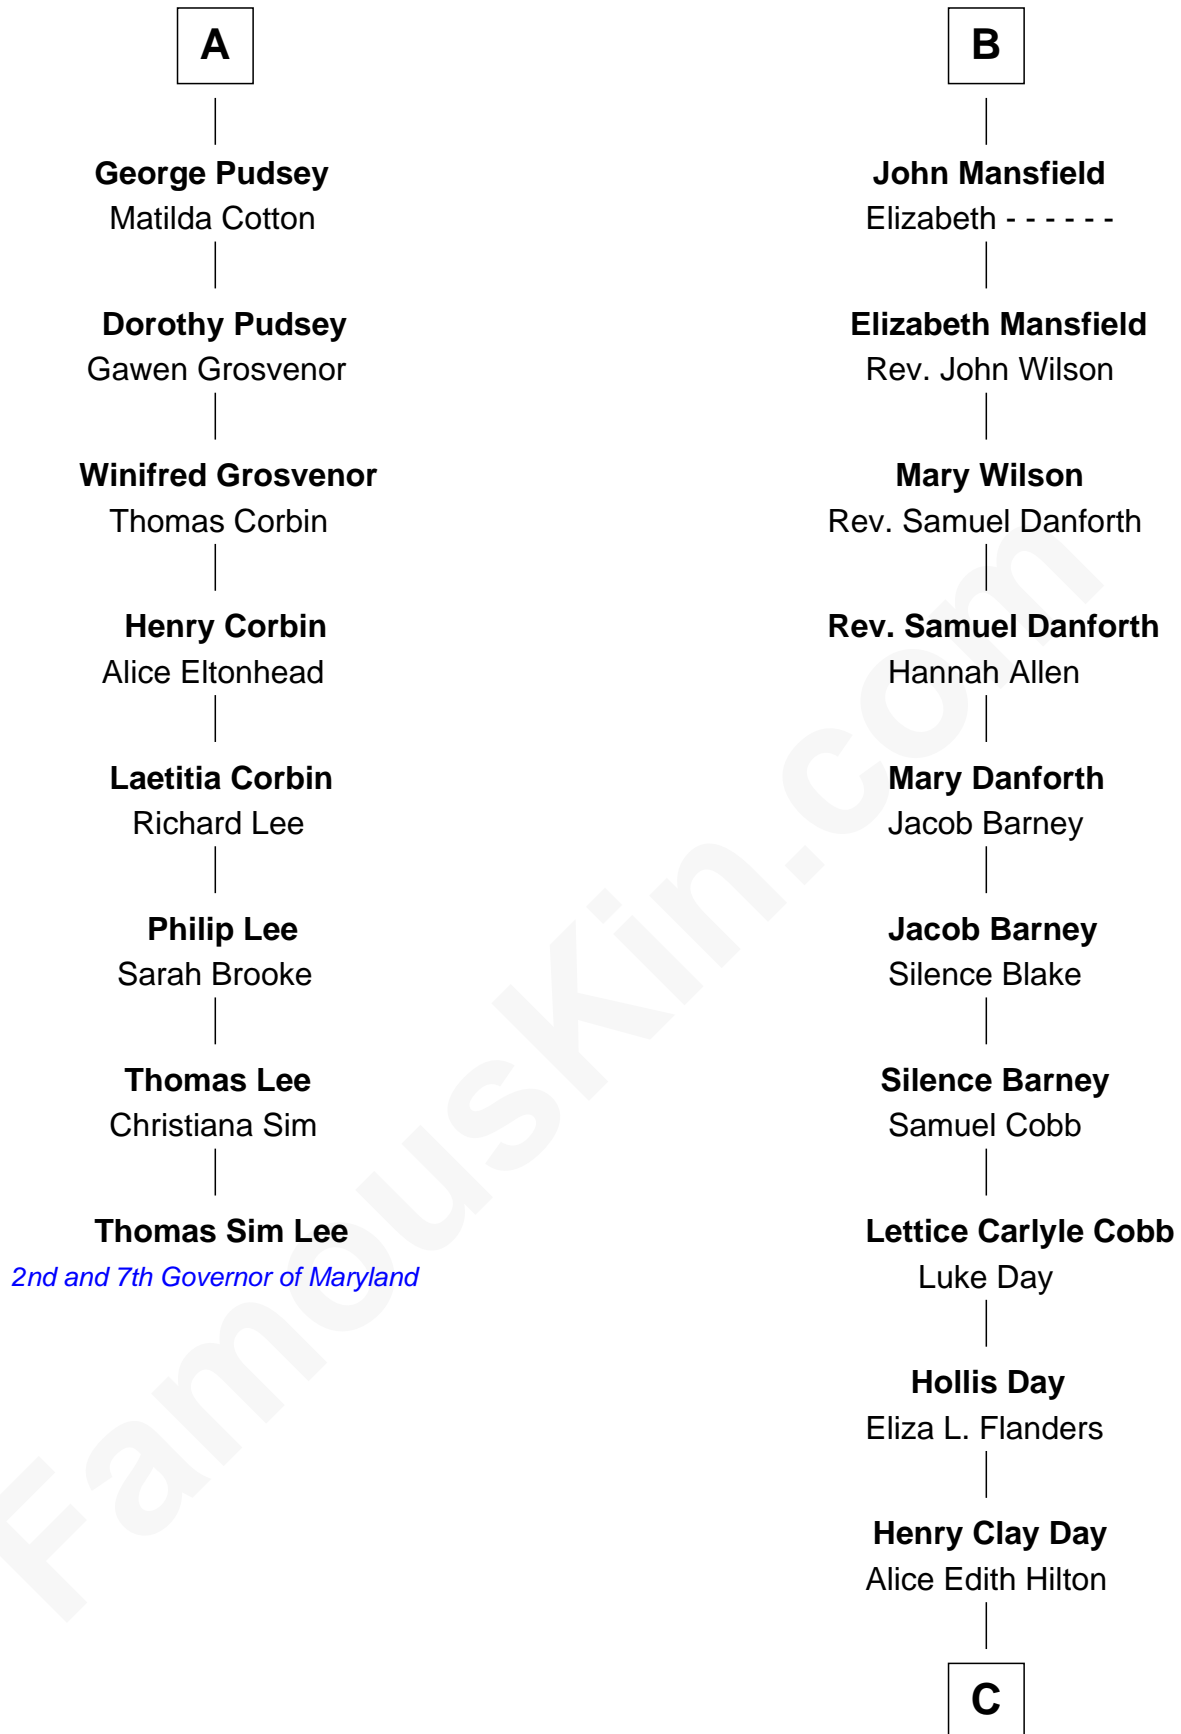

FamousKin.com

Relationship Chart of

Thomas Sim Lee

2nd and 7th Governor of Maryland

14th cousin 4 times removed of

Sandra Day O'Connor

First Female U.S. Supreme Court Justice

C

Henry R. Day
Ada Mae Wilkey

Sandra Day O'Connor
U.S. Supreme Court Justice

FamousKin.com