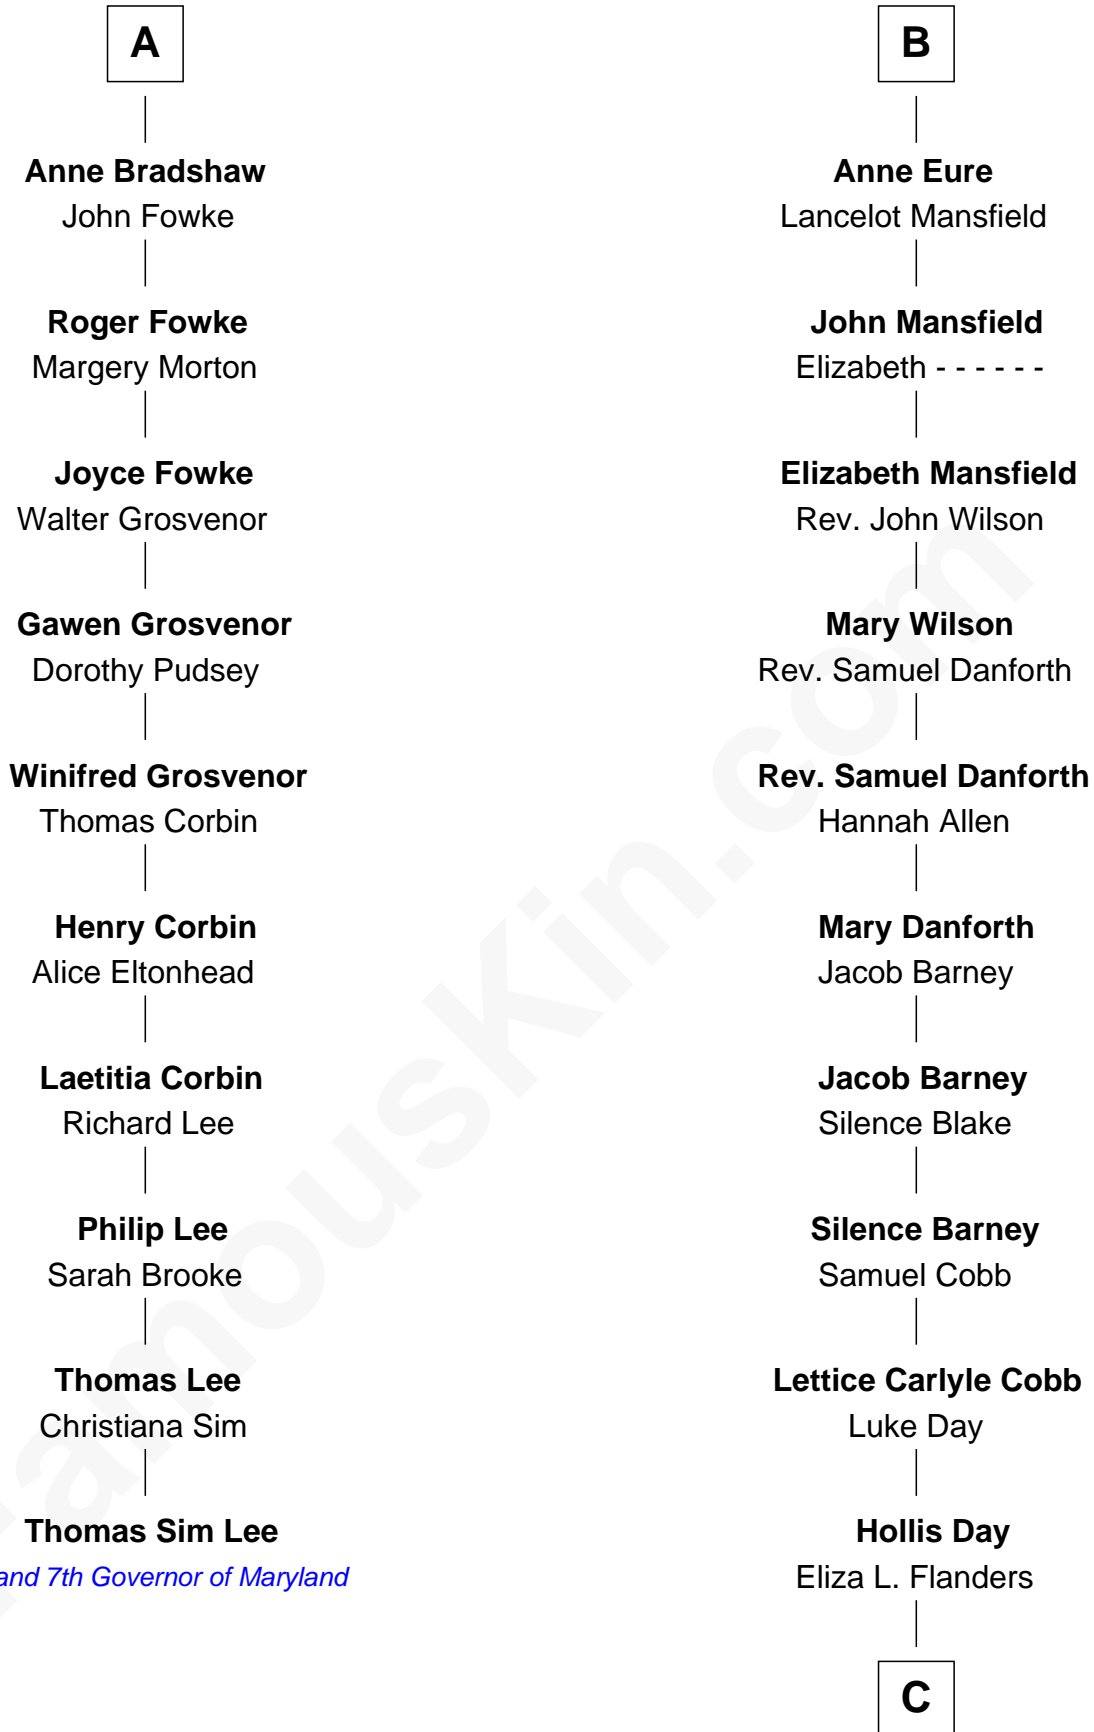

FamousKin.com Relationship Chart of

Thomas Sim Lee

2nd and 7th Governor of Maryland

16th cousin 3 times removed of

Sandra Day O'Connor

First Female U.S. Supreme Court Justice

C

Henry Clay Day
Alice Edith Hilton

Henry R. Day
Ada Mae Wilkey

Sandra Day O'Connor
U.S. Supreme Court Justice

FamousKin.com