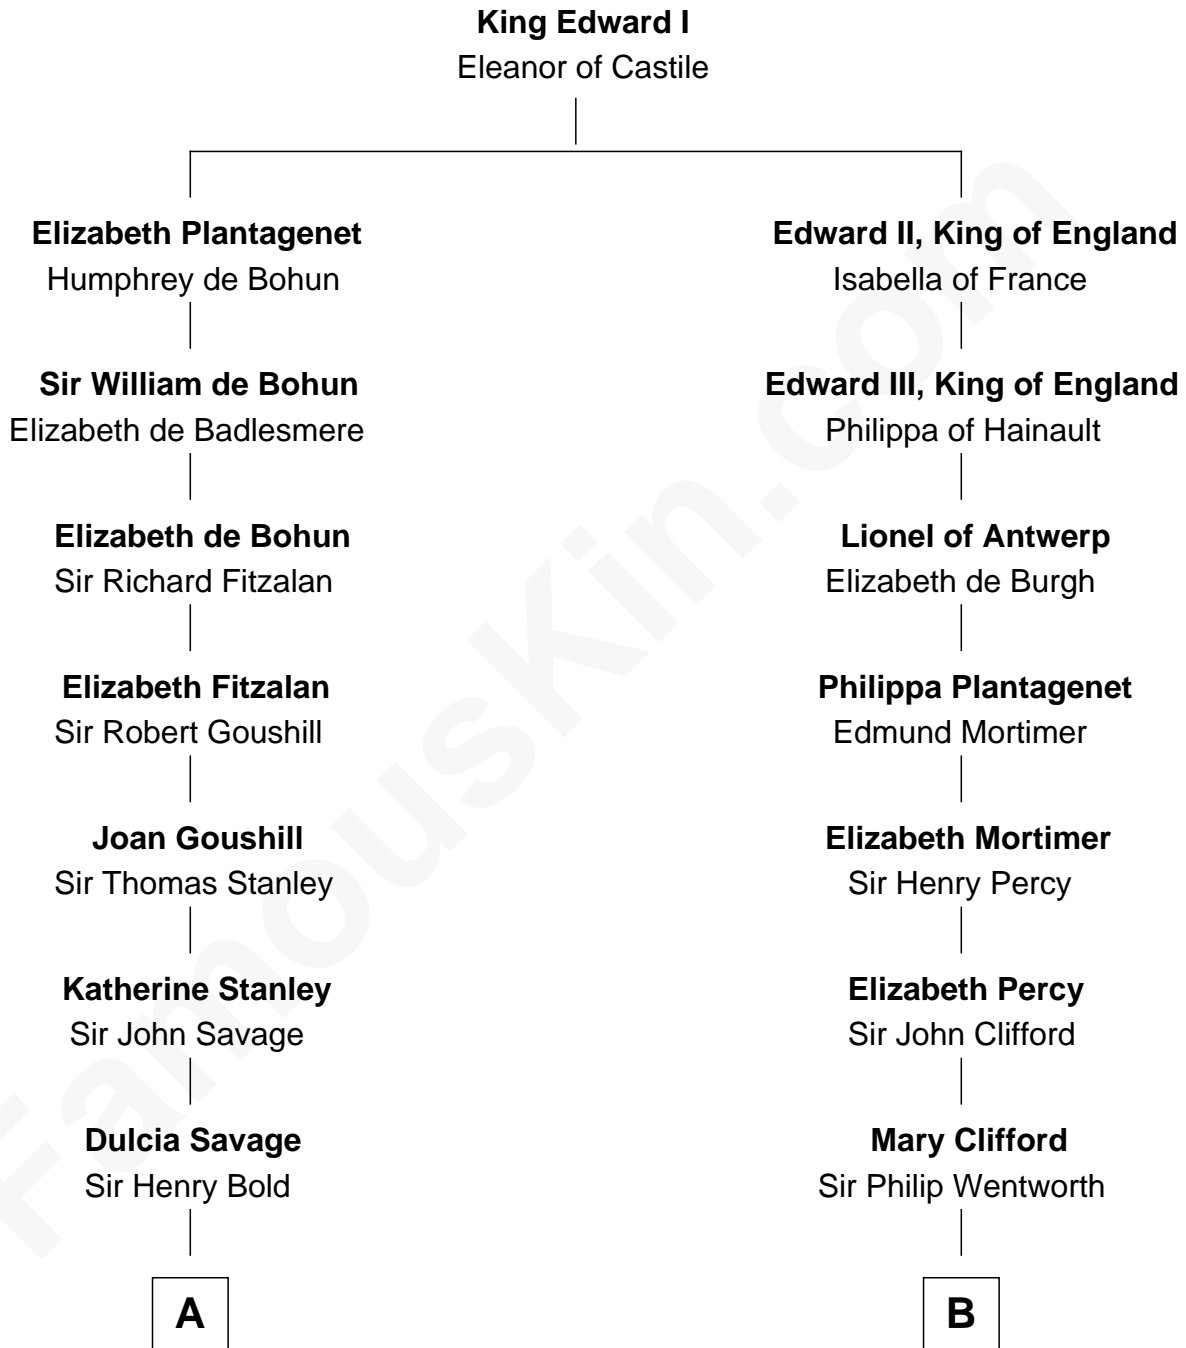

## Relationship Chart of

**Thomas Sim Lee**

*2nd and 7th Governor of Maryland*

15th cousin of

**Caesar Rodney**

*Signer of the Declaration of Independence*

**A**

**Maud Bold**  
Thomas Gerard