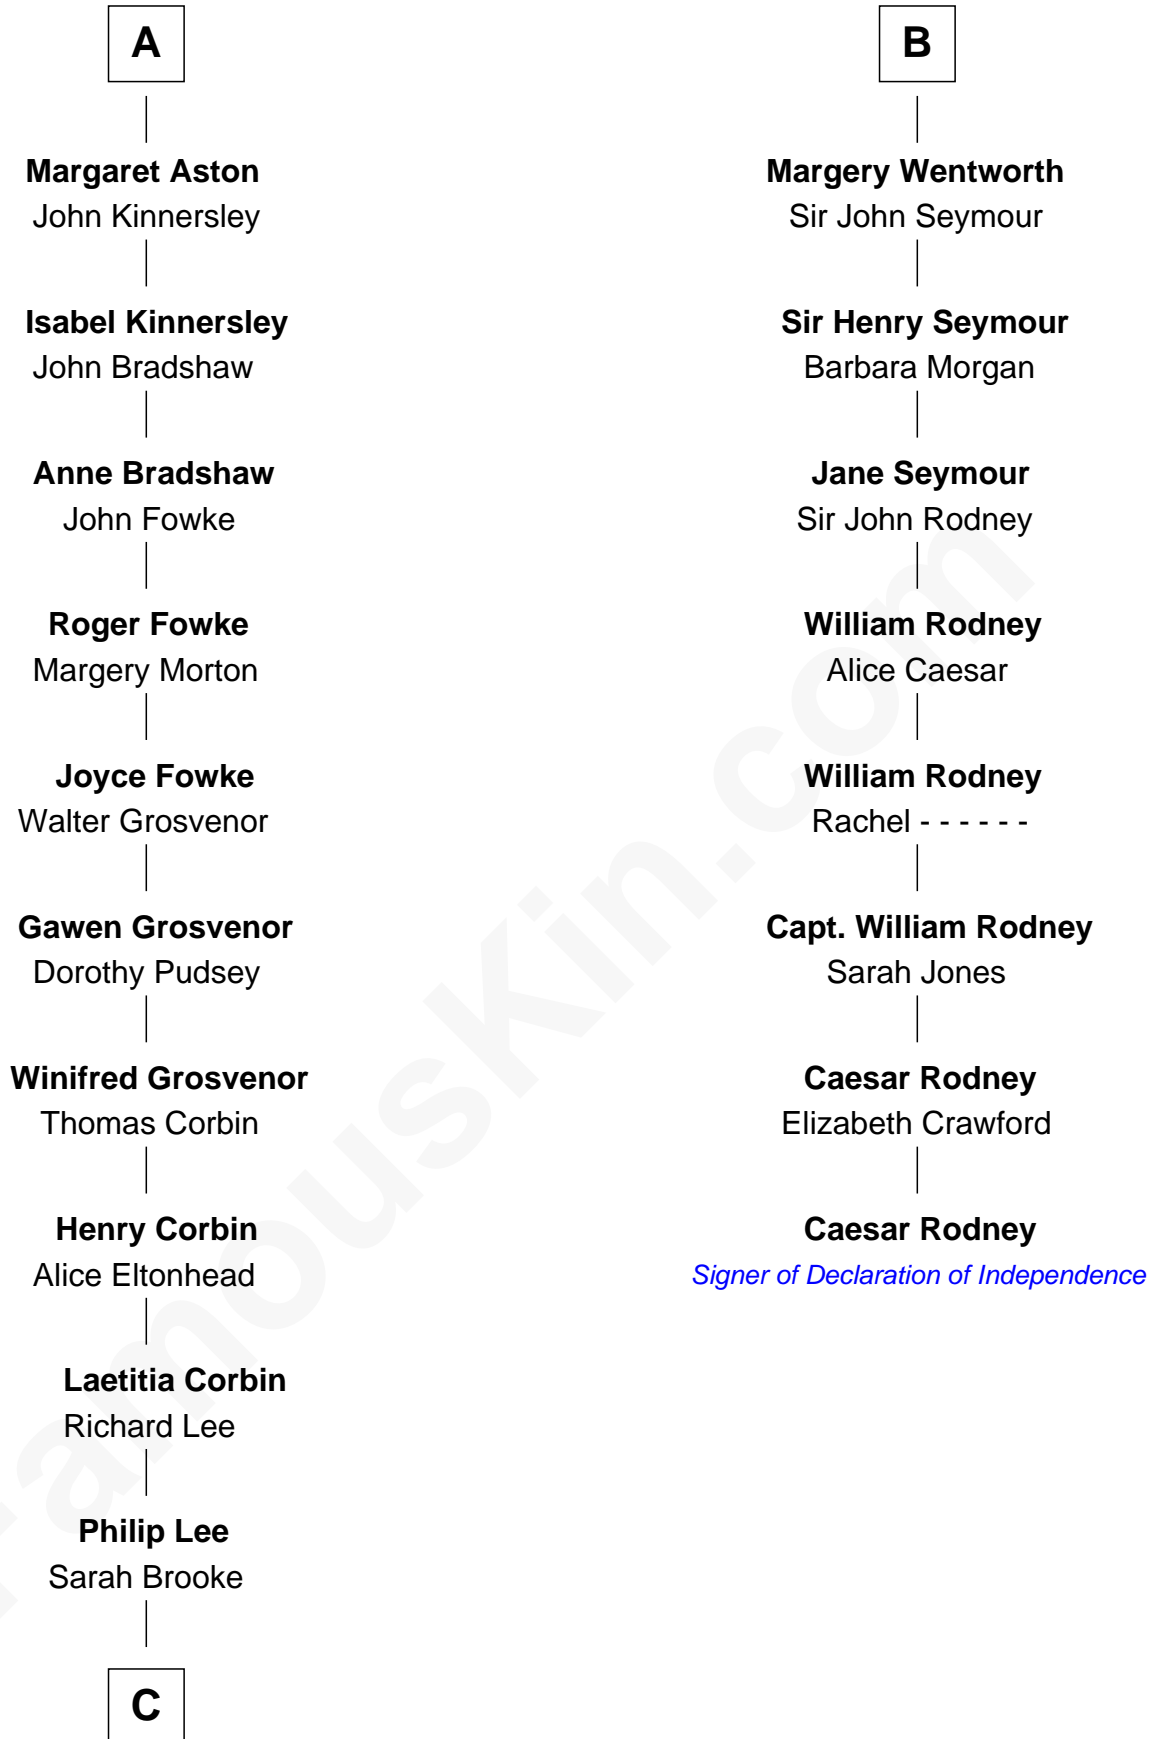

## Relationship Chart of

### Thomas Sim Lee

2nd and 7th Governor of Maryland

14th cousin 4 times removed of

**Caesar Rodney**

Signer of the Declaration of Independence

**C**

—  
**Thomas Lee**  
Christiana Sim

—  
**Thomas Sim Lee**  
*2nd and 7th Governor of Maryland*