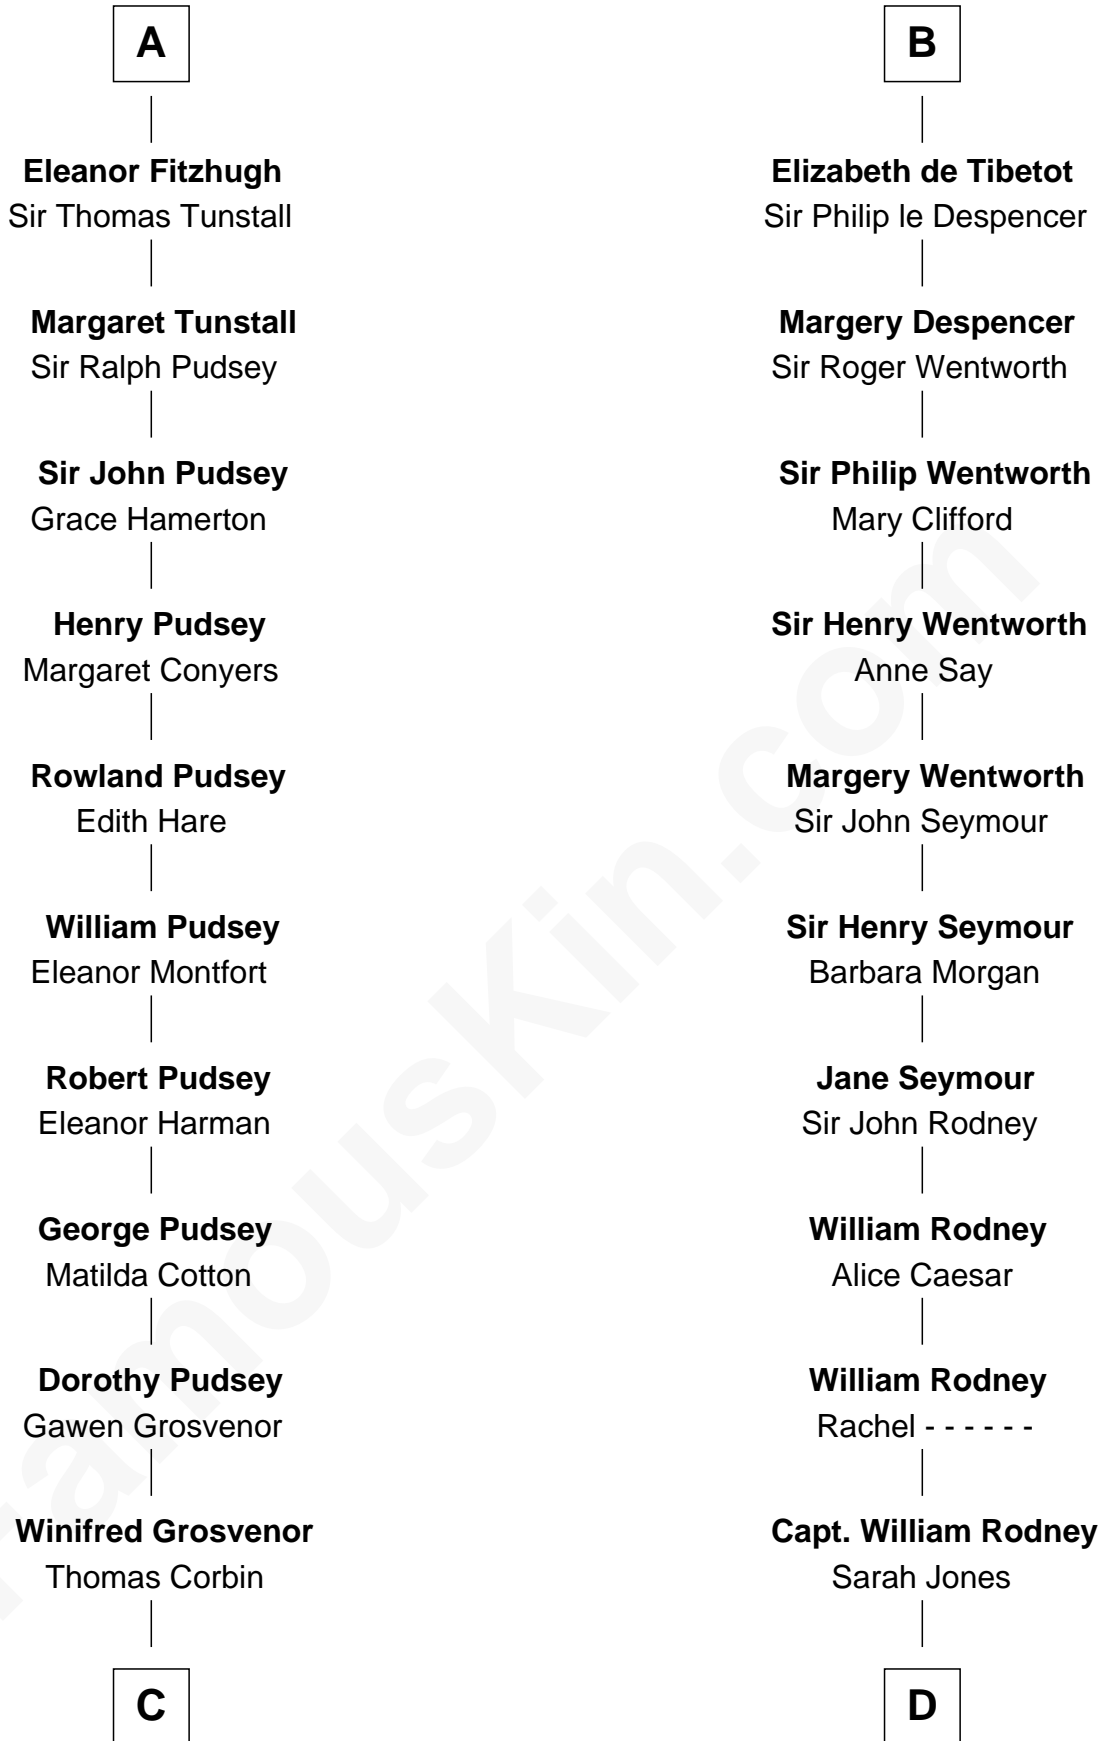

FamousKin.com Relationship Chart of

Thomas Sim Lee

2nd and 7th Governor of Maryland

18th cousin 3 times removed of

Caesar Rodney

Signer of the Declaration of Independence

William I, King of Scotland

----- Avenal

C

Henry Corbin
Alice Eltonhead

Laetitia Corbin
Richard Lee

Philip Lee
Sarah Brooke

Thomas Lee
Christiana Sim

Thomas Sim Lee
2nd and 7th Governor of Maryland

D

Caesar Rodney
Elizabeth Crawford