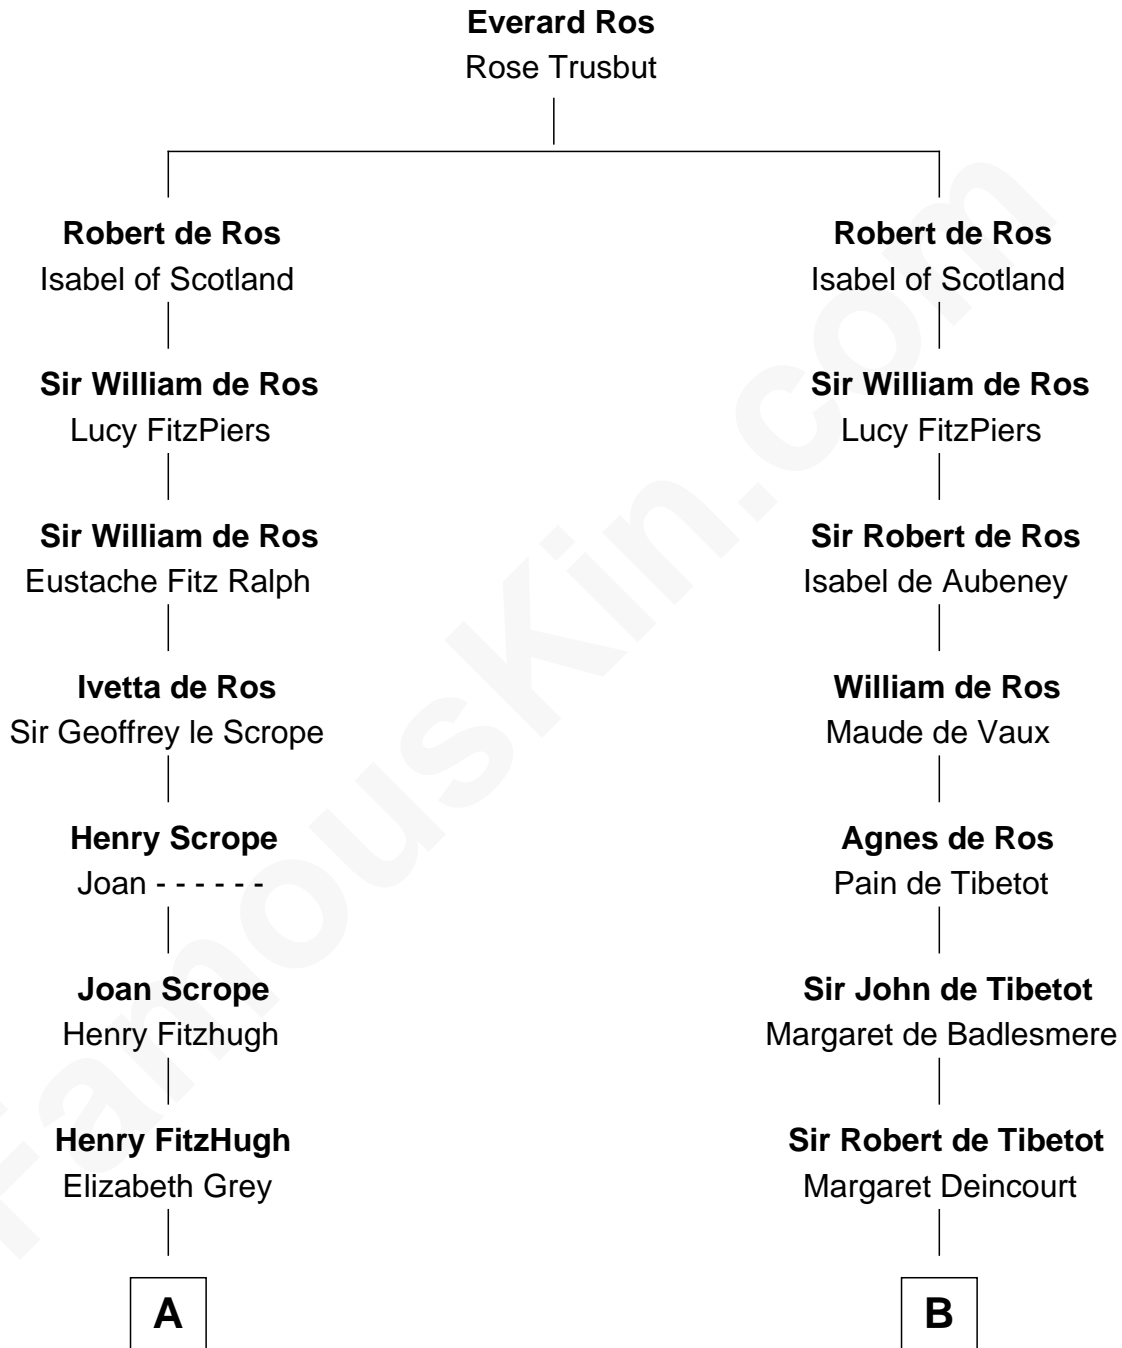

FamousKin.com Relationship Chart of

Thomas Sim Lee

2nd and 7th Governor of Maryland

18th cousin 3 times removed of

Caesar Rodney

Signer of the Declaration of Independence

C

Henry Corbin
Alice Eltonhead

Laetitia Corbin
Richard Lee

Philip Lee
Sarah Brooke

Thomas Lee
Christiana Sim

Thomas Sim Lee
2nd and 7th Governor of Maryland

D

Caesar Rodney
Elizabeth Crawford

Caesar Rodney
Signer of Declaration of Independence