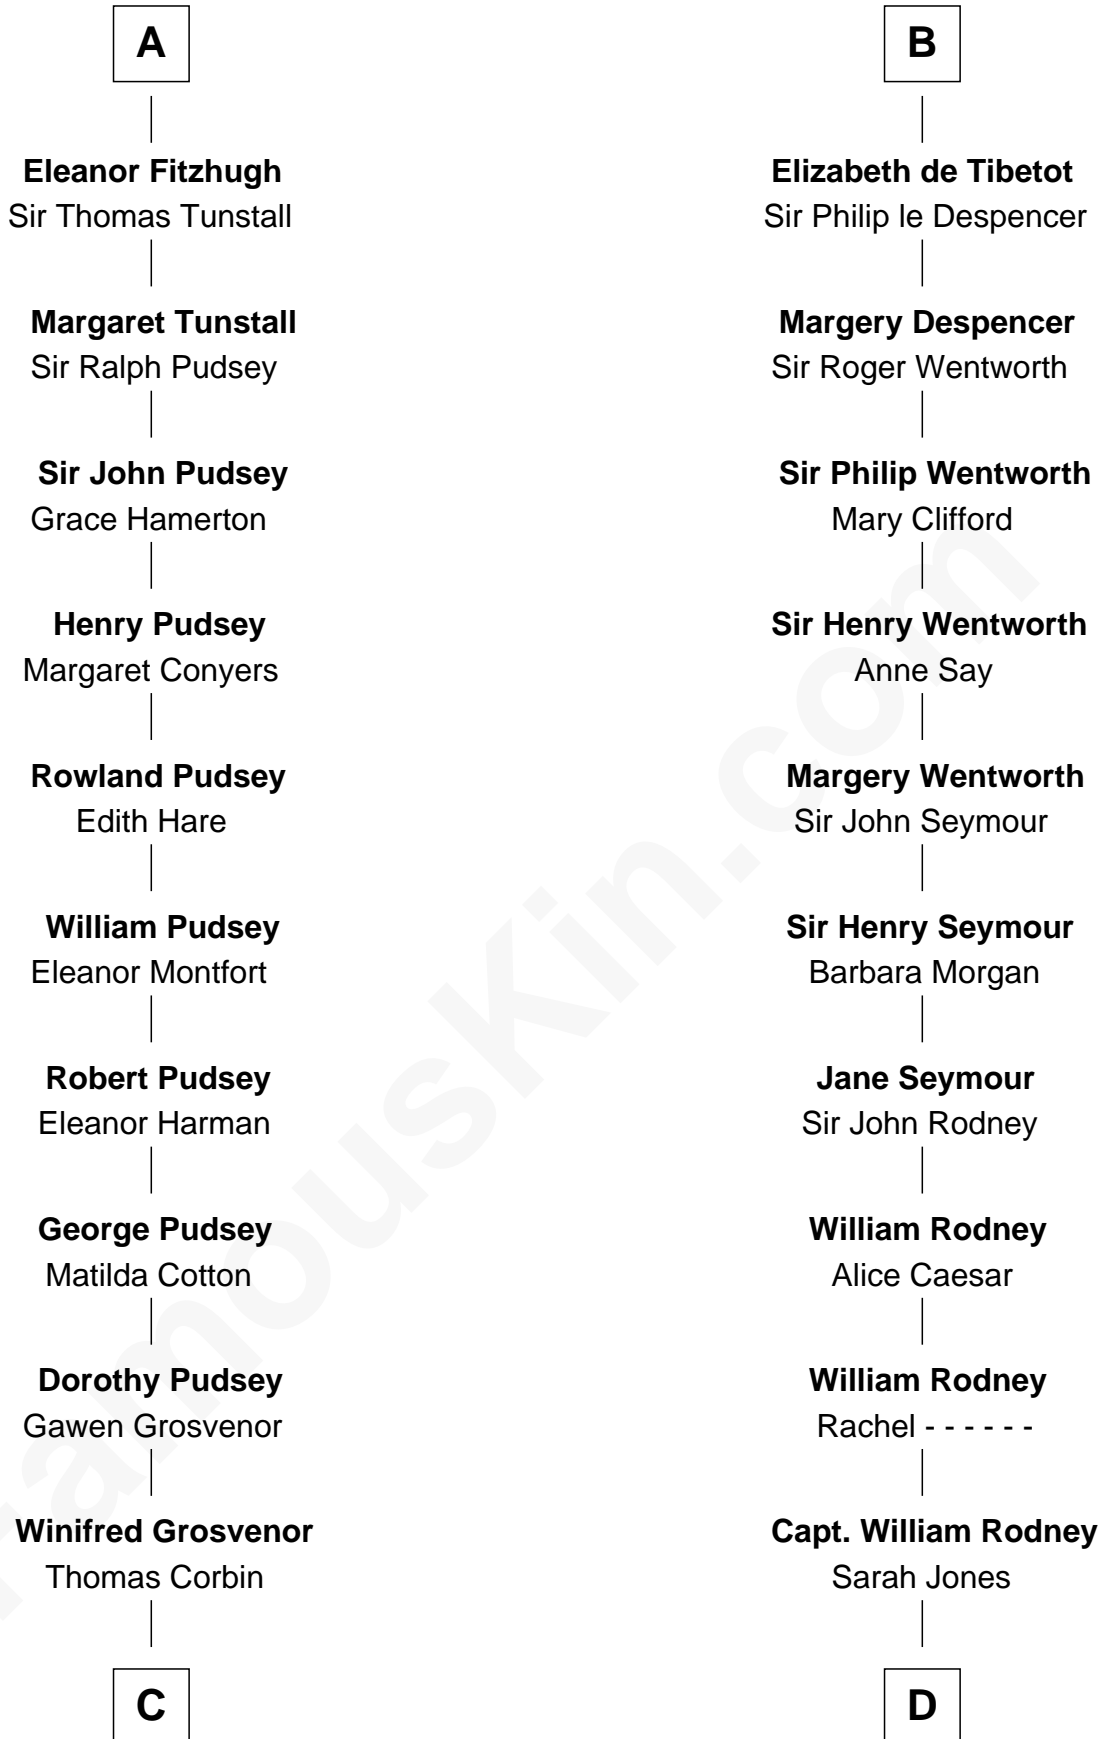

FamousKin.com Relationship Chart of

Thomas Sim Lee

2nd and 7th Governor of Maryland

18th cousin 3 times removed of

Caesar Rodney

Signer of the Declaration of Independence

C

Henry Corbin
Alice Eltonhead

Laetitia Corbin
Richard Lee

Philip Lee
Sarah Brooke

Thomas Lee
Christiana Sim

Thomas Sim Lee
2nd and 7th Governor of Maryland

D

Caesar Rodney
Elizabeth Crawford

Caesar Rodney
Signer of Declaration of Independence