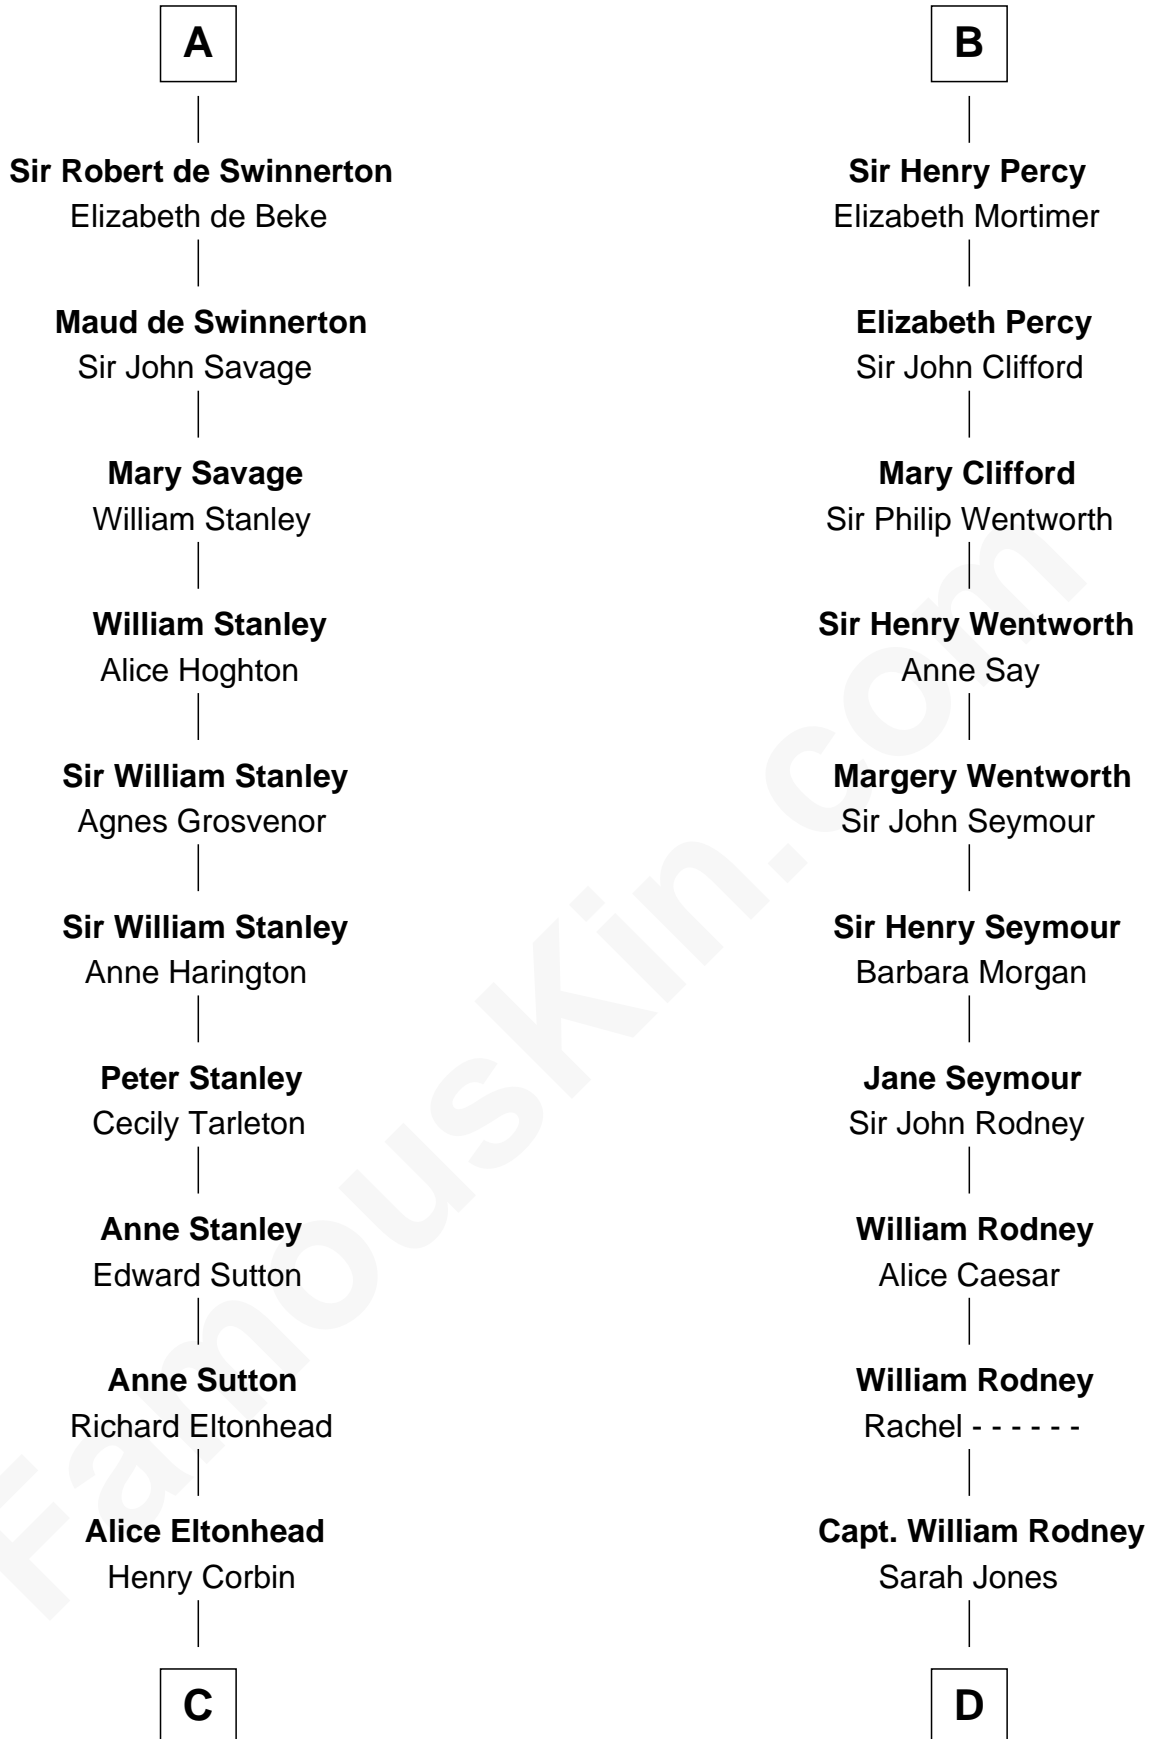

FamousKin.com

Relationship Chart of

Thomas Sim Lee

2nd and 7th Governor of Maryland

18th cousin 2 times removed of

Caesar Rodney

Signer of the Declaration of Independence

Robert III de Vitre

2nd and 7th Governor of Maryland

D

Caesar Rodney

Elizabeth Crawford

Caesar Rodney

Signer of Declaration of Independence

FamousKin.com