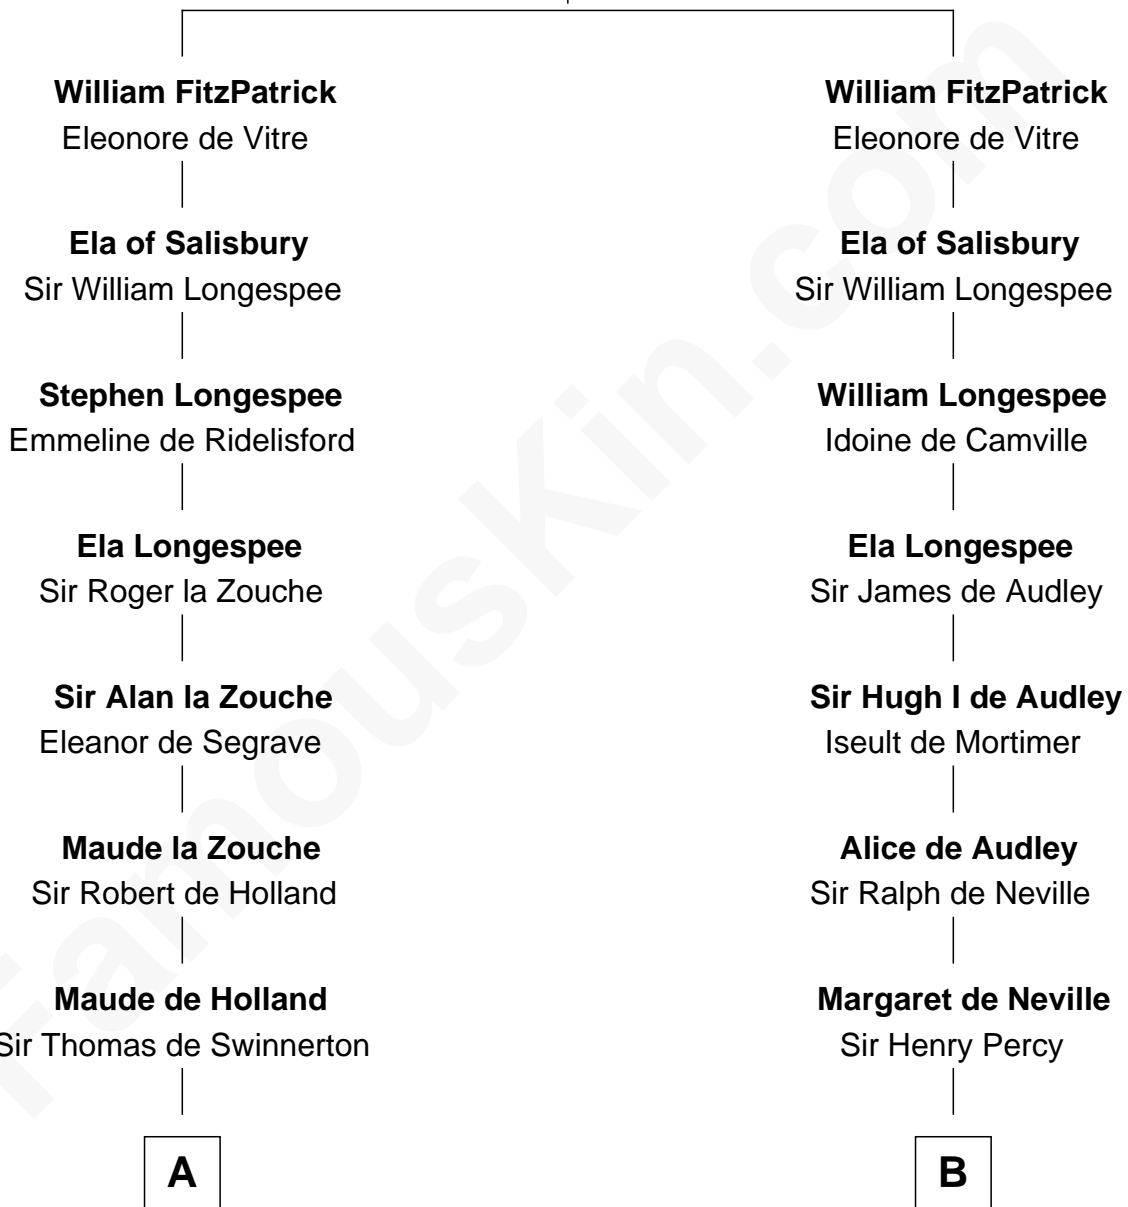

FamousKin.com

Relationship Chart of

Thomas Sim Lee

2nd and 7th Governor of Maryland

18th cousin 2 times removed of

Caesar Rodney

Signer of the Declaration of Independence

Patrick of Salisbury

Ela Talvas

C

Laetitia Corbin

Richard Lee

Philip Lee

Sarah Brooke

Thomas Lee

Christiana Sim

Thomas Sim Lee

2nd and 7th Governor of Maryland

D

Caesar Rodney

Elizabeth Crawford

Caesar Rodney

Signer of Declaration of Independence

FamousKin.com