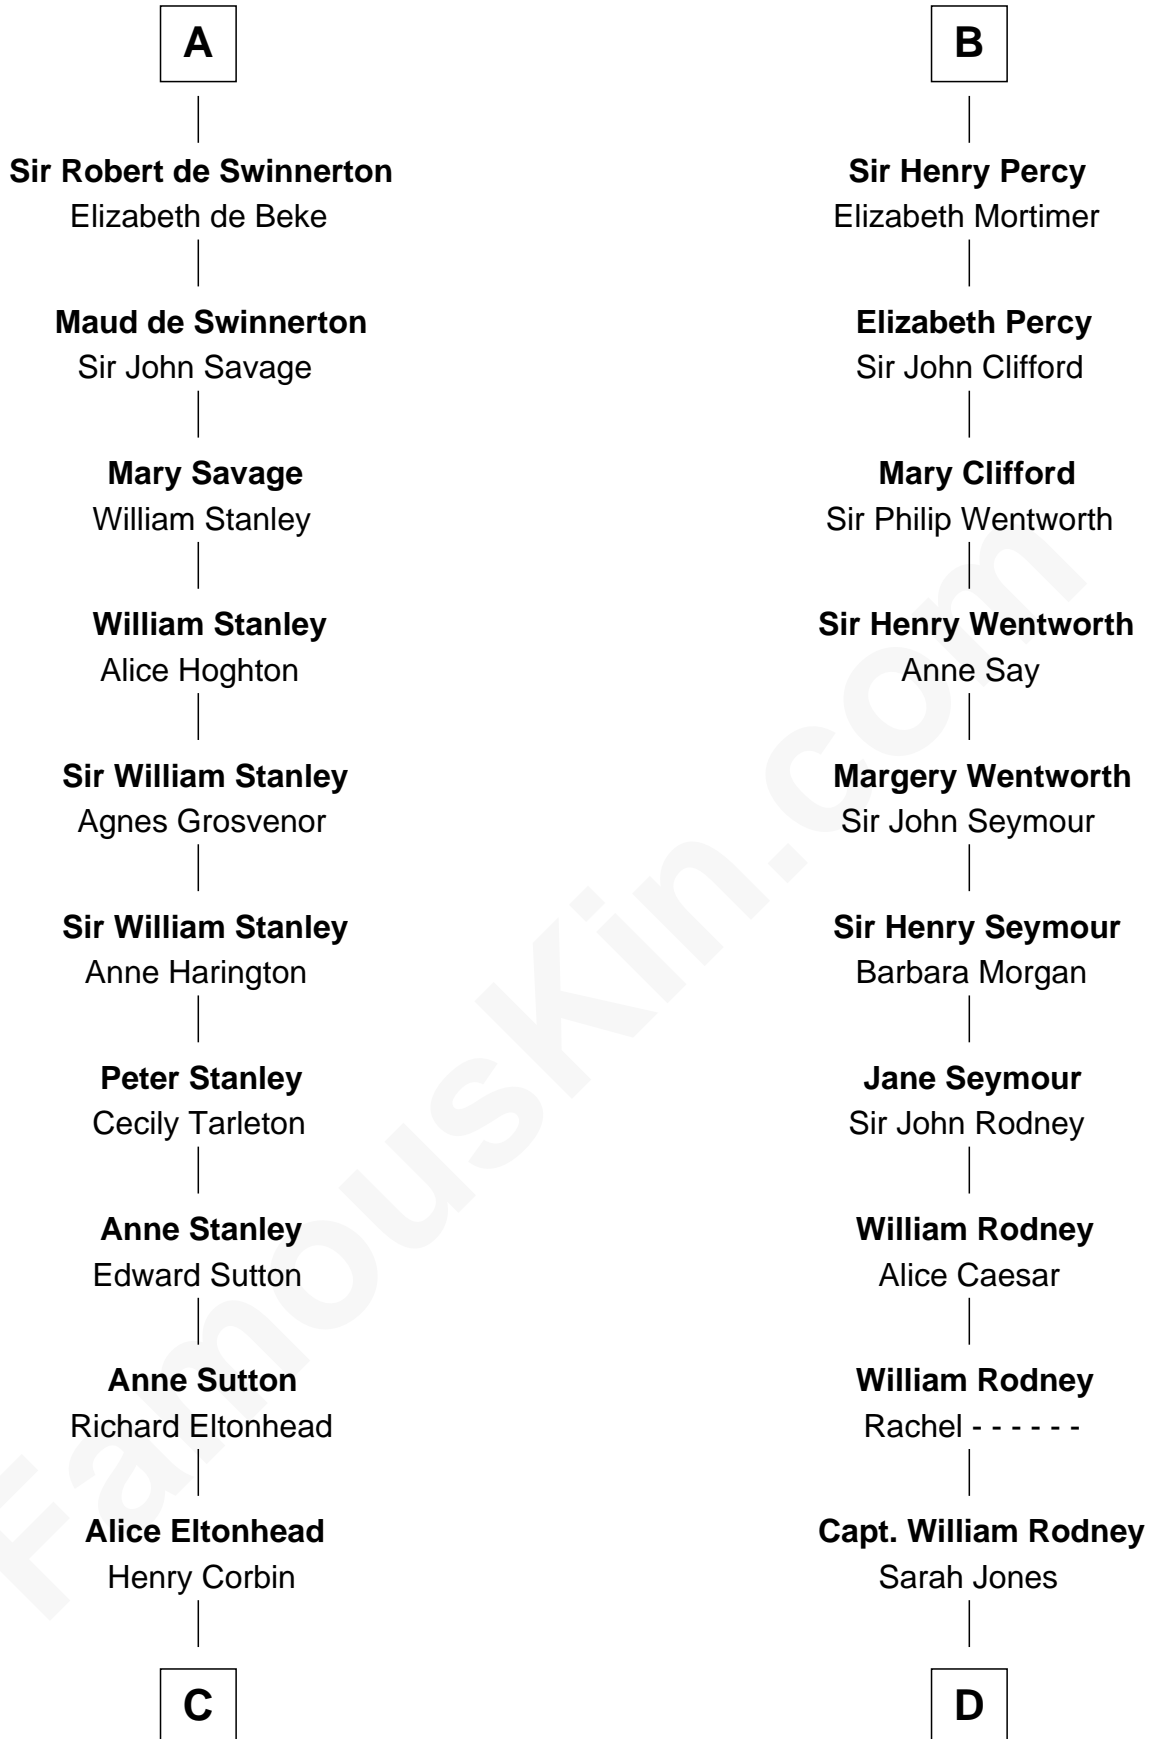

FamousKin.com

Relationship Chart of

Thomas Sim Lee

2nd and 7th Governor of Maryland

18th cousin 2 times removed of

Caesar Rodney

Signer of the Declaration of Independence

Patrick of Salisbury

Ela Talvas

C

Laetitia Corbin

Richard Lee

Philip Lee

Sarah Brooke

Thomas Lee

Christiana Sim

Thomas Sim Lee

2nd and 7th Governor of Maryland

D

Caesar Rodney

Elizabeth Crawford

Caesar Rodney

Signer of Declaration of Independence

FamousKin.com