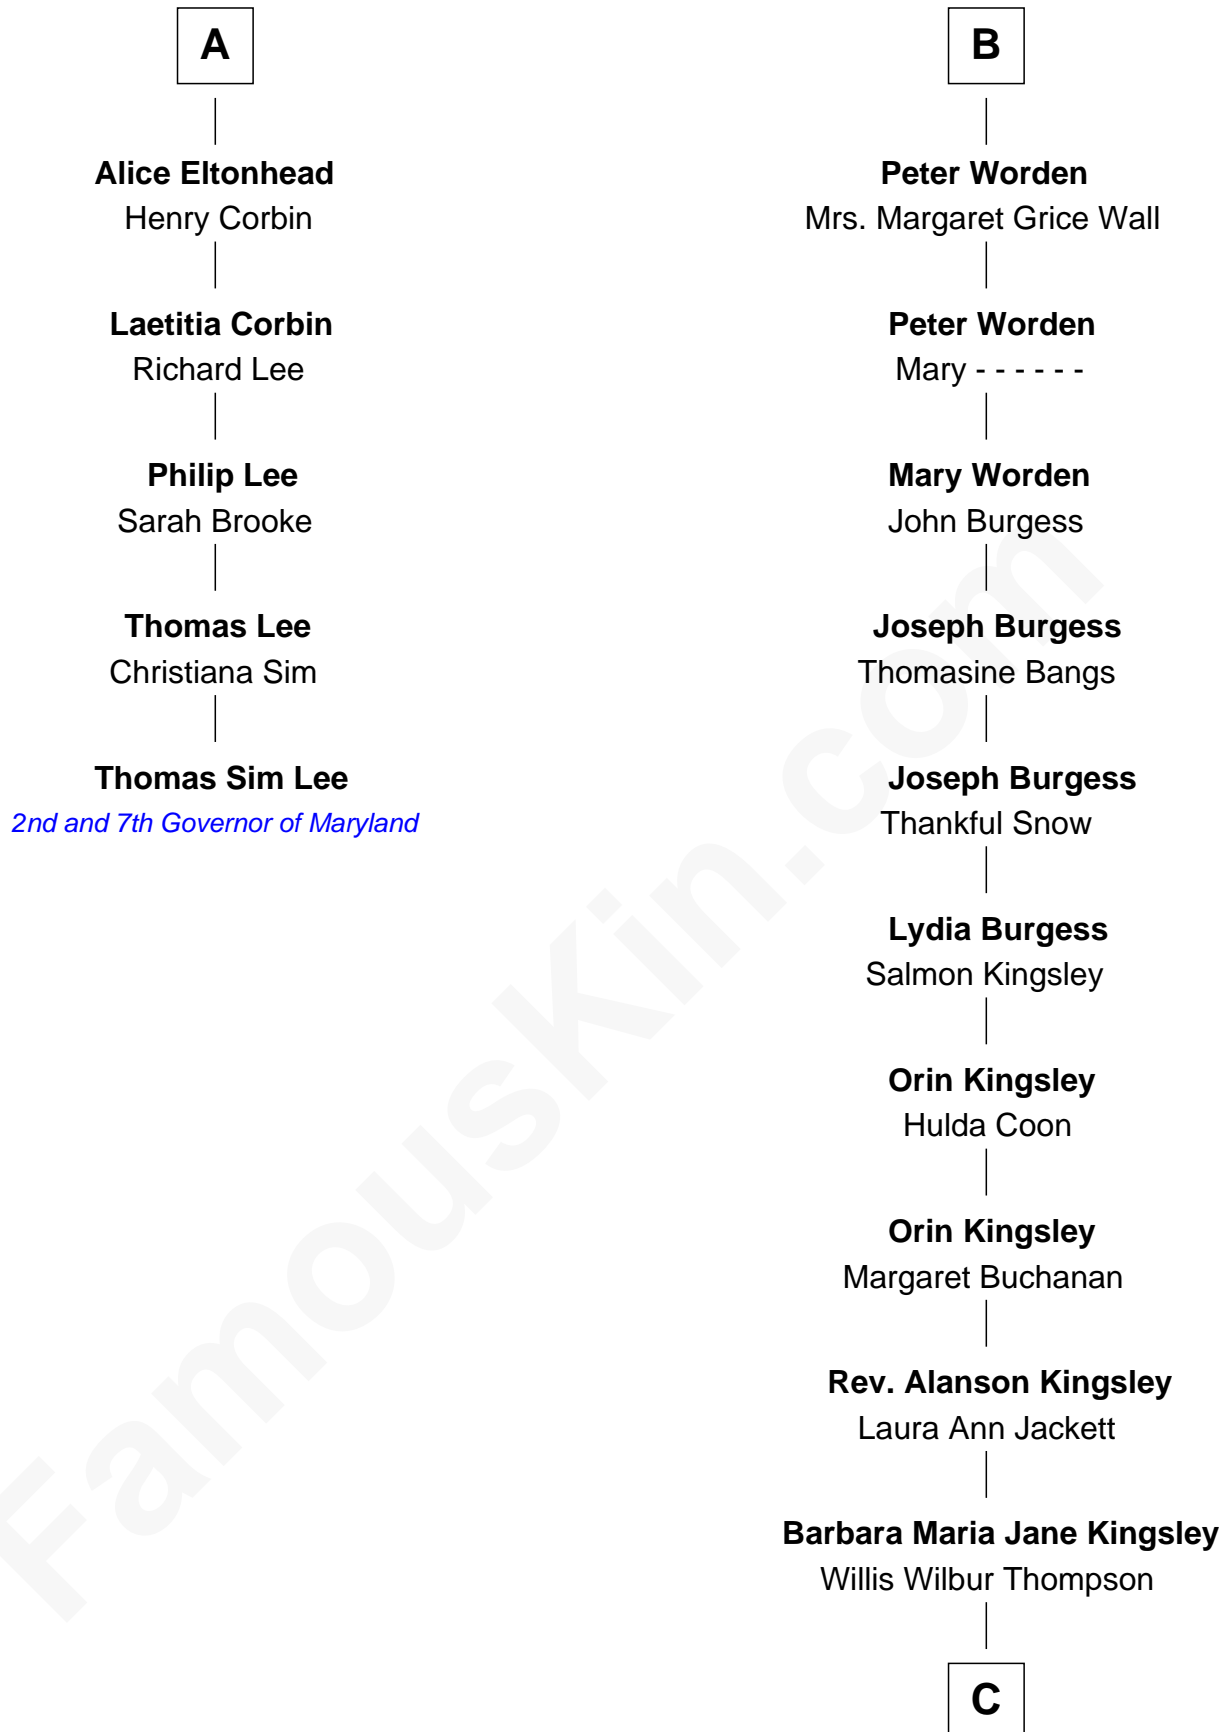

FamousKin.com Relationship Chart of

Thomas Sim Lee

2nd and 7th Governor of Maryland

11th cousin 9 times removed of

Taylor Swift

Singer and Songwriter

Sir Nicholas Harington

Isabel English

Sir William Harington

Margaret de Neville

Agnes Harington

Sir Alexander Radcliffe

Isabel Radcliffe

Sir James Harington

Anne Harington

Sir William Stanley

Richard Sherburne

Richard Sherburne

Alice Hamerton

Agnes Sherburne

Henry Rushton

Nicholas Rushton

Margaret Radcliffe

Agnes Rushton

Richard Worthington

Peter Worthington

Isabel Anderton

Isabel Worthington

Robert Worden

B

C

Bernice Maude Thompson