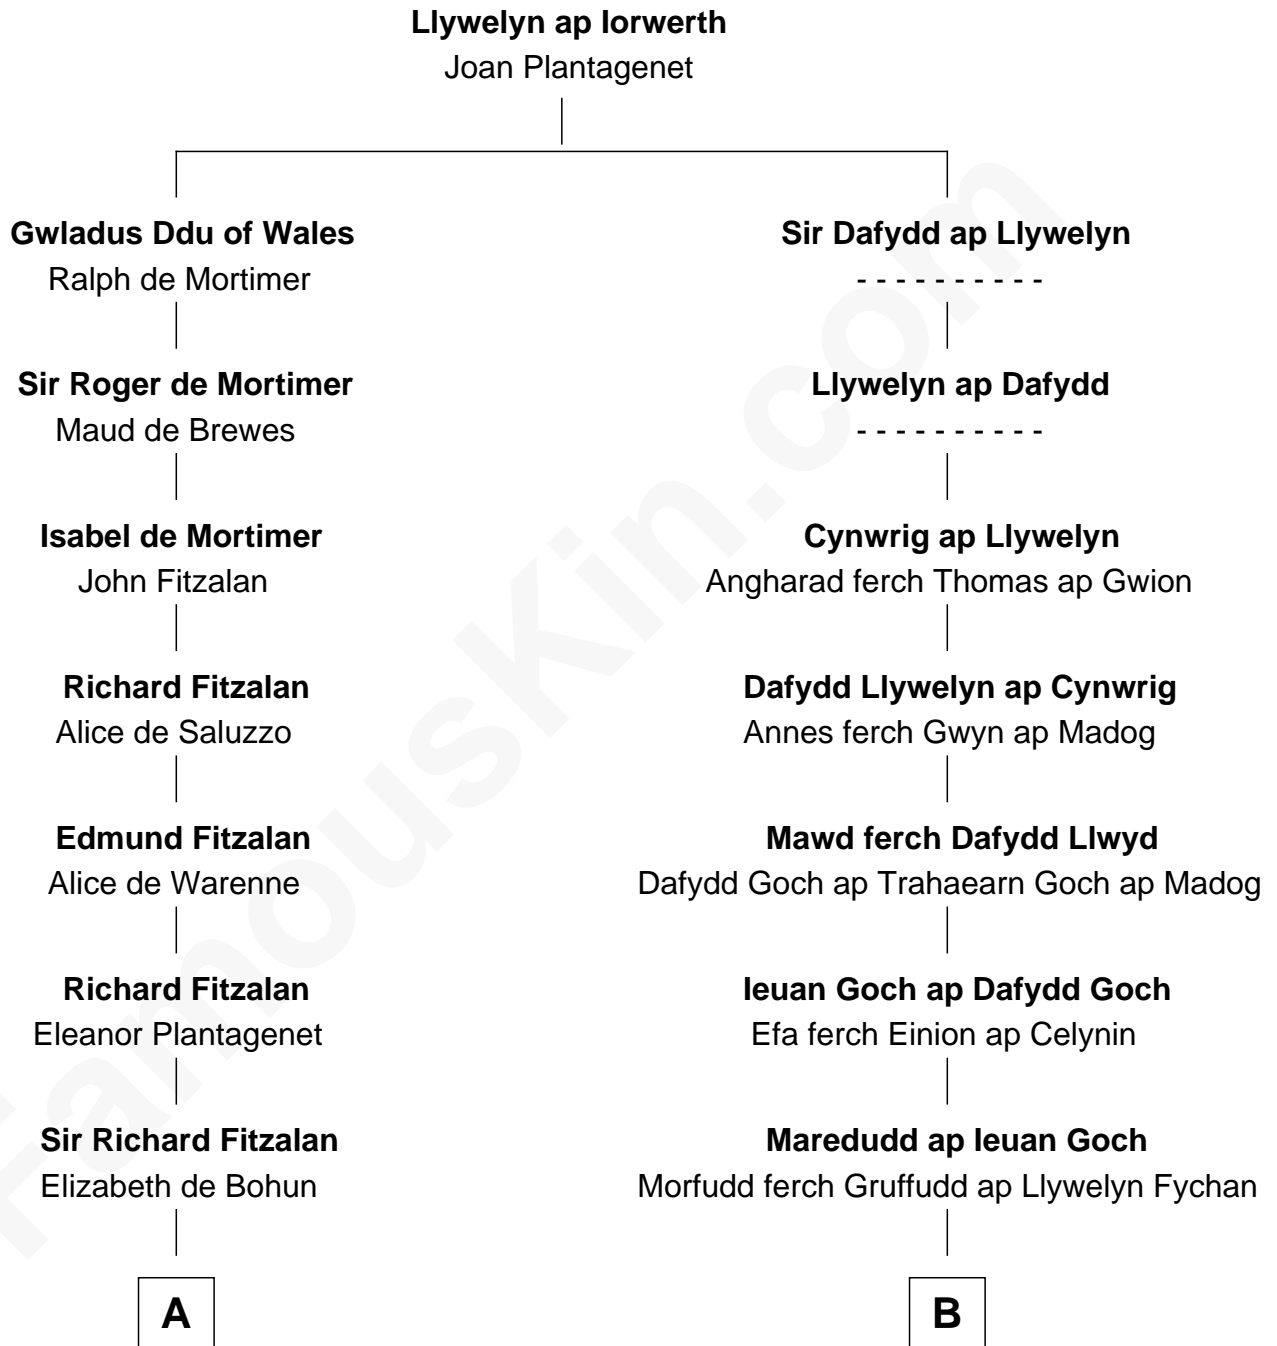

FamousKin.com

Relationship Chart of

Thomas Sim Lee

2nd and 7th Governor of Maryland

16th cousin 3 times removed of

Elihu Yale

Benefactor and Namesake of Yale College

A

Elizabeth Fitzalan
Sir Robert Goushill

Joan Goushill
Sir Thomas Stanley

Katherine Stanley
Sir John Savage

Dulcia Savage
Sir Henry Bold

Maud Bold
Thomas Gerard

Jennet Gerard
Richard Eltonhead

William Eltonhead
Anne Bowers

Thomas Sim Lee
2nd and 7th Governor of Maryland

FamousKin.com