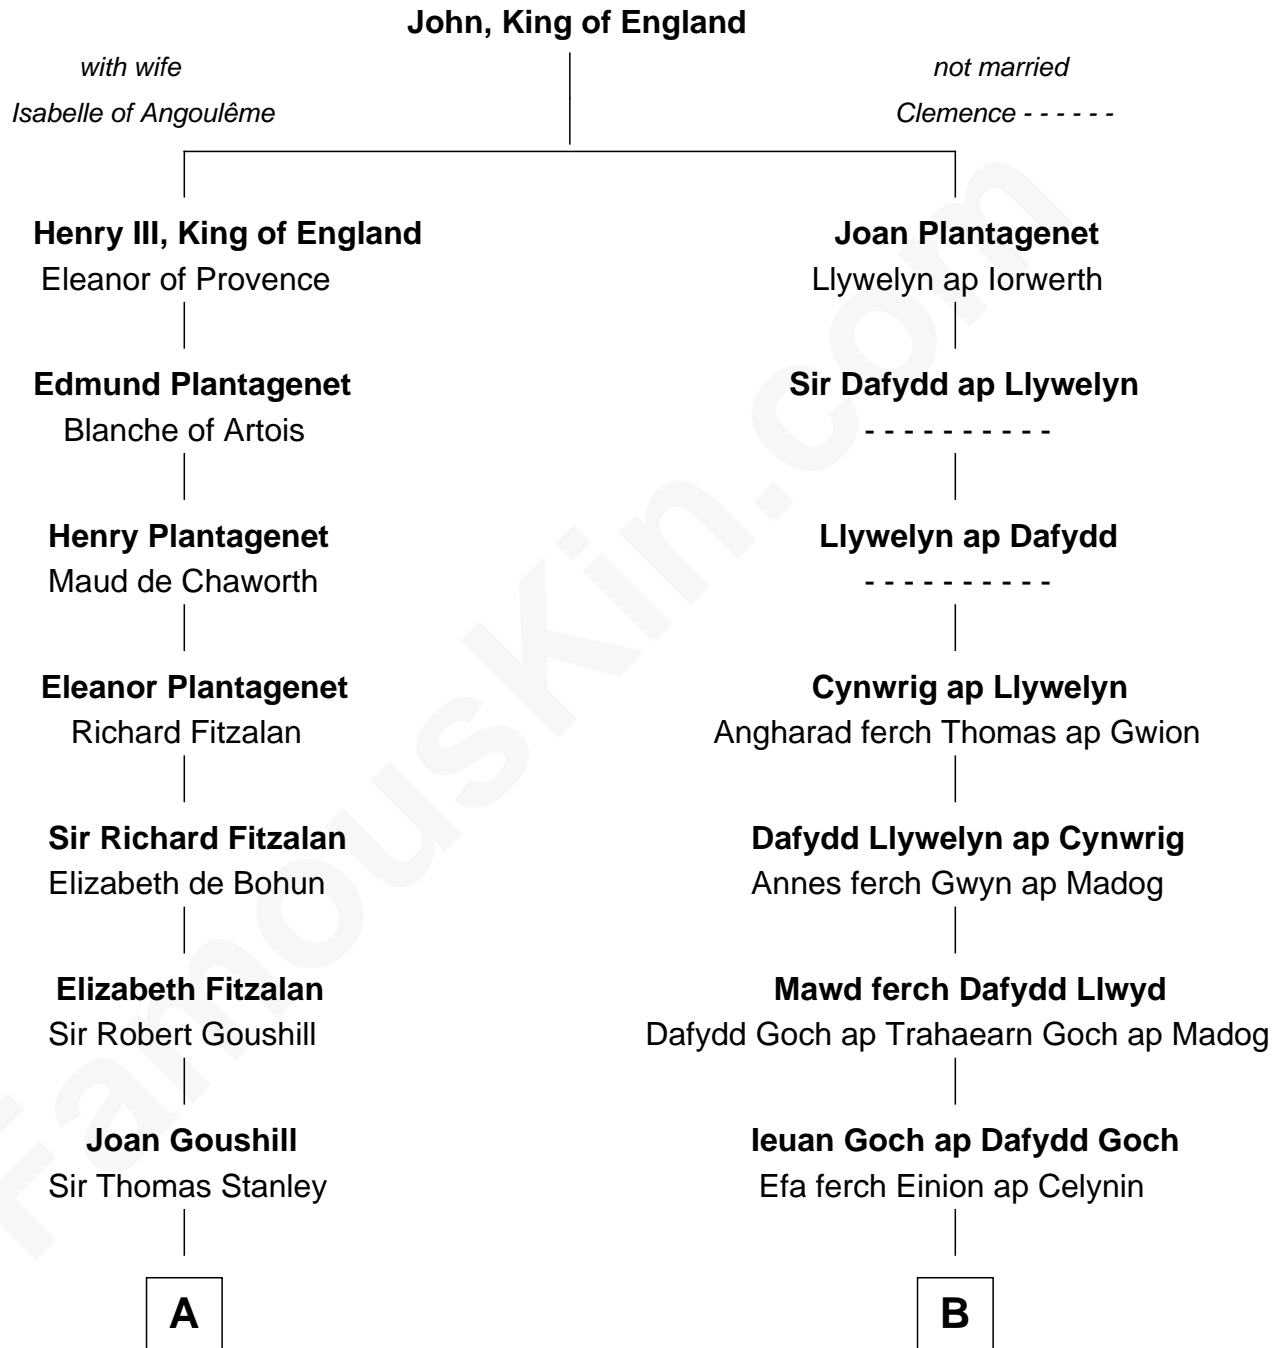

# FamousKin.com Relationship Chart of

**Thomas Sim Lee**

*2nd and 7th Governor of Maryland*

17th cousin of

**Elihu Yale**

*Benefactor and Namesake of Yale College*

**A**

**Katherine Stanley**

Sir John Savage

**Dulcia Savage**

Sir Henry Bold

**Maud Bold**

Thomas Gerard

**Jennet Gerard**

Richard Eltonhead

**William Eltonhead**

Sarah Brooke

**Thomas Lee**

Christiana Sim

**Thomas Sim Lee**

*2nd and 7th Governor of Maryland*

**B**

**Maredudd ap Ieuan Goch**

Morfudd ferch Gruffudd ap Llywelyn Fychan

**Lleucu ferch Maredudd**

Gruffudd ap Cynwrig ap Bleddyn Llwyd

**Dafydd Llwyd ap Gruffudd**

Gwen ferch Gruffudd Goch ap Ieuan

**Dyddgu ferch Dafydd Llwyd**

Llywelyn ap Gruffudd Llwyd ap Robin

**Maredudd Llwyd ap Llywelyn**