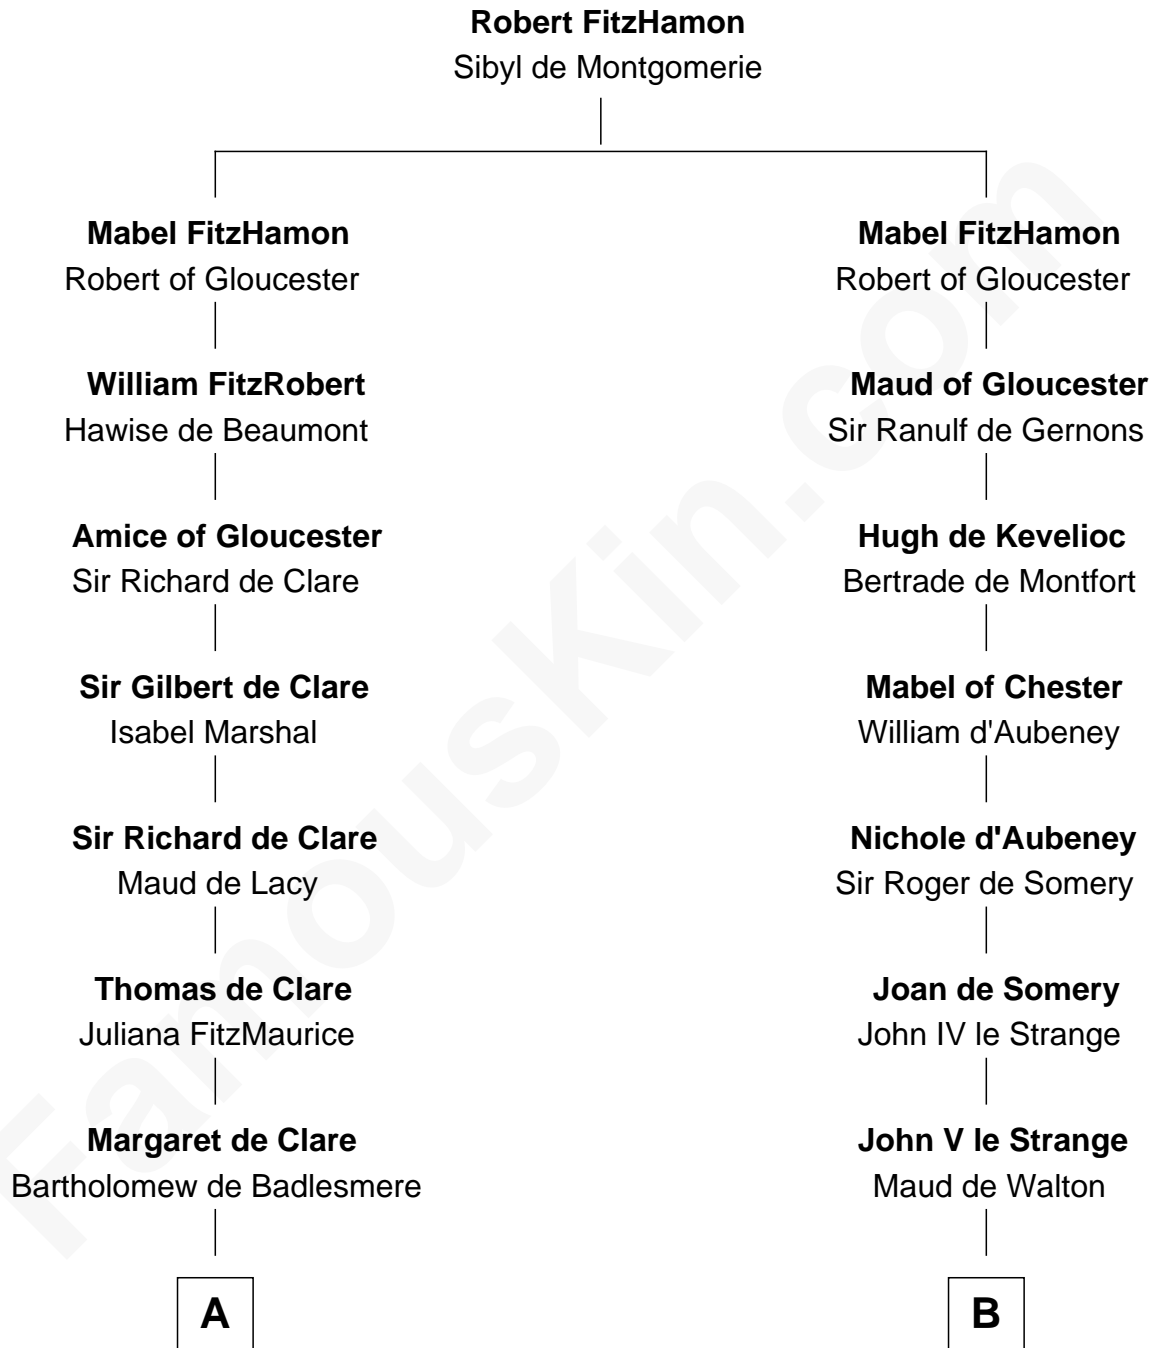

FamousKin.com Relationship Chart of

Thomas Sim Lee

2nd and 7th Governor of Maryland

17th cousin 4 times removed of

Elihu Yale

Benefactor and Namesake of Yale College

C

—
Alice Eltonhead

Henry Corbin

—
Laetitia Corbin

Richard Lee

—
Philip Lee

Sarah Brooke

—
Thomas Lee

Christiana Sim

—
Thomas Sim Lee

2nd and 7th Governor of Maryland

FamousKin.com