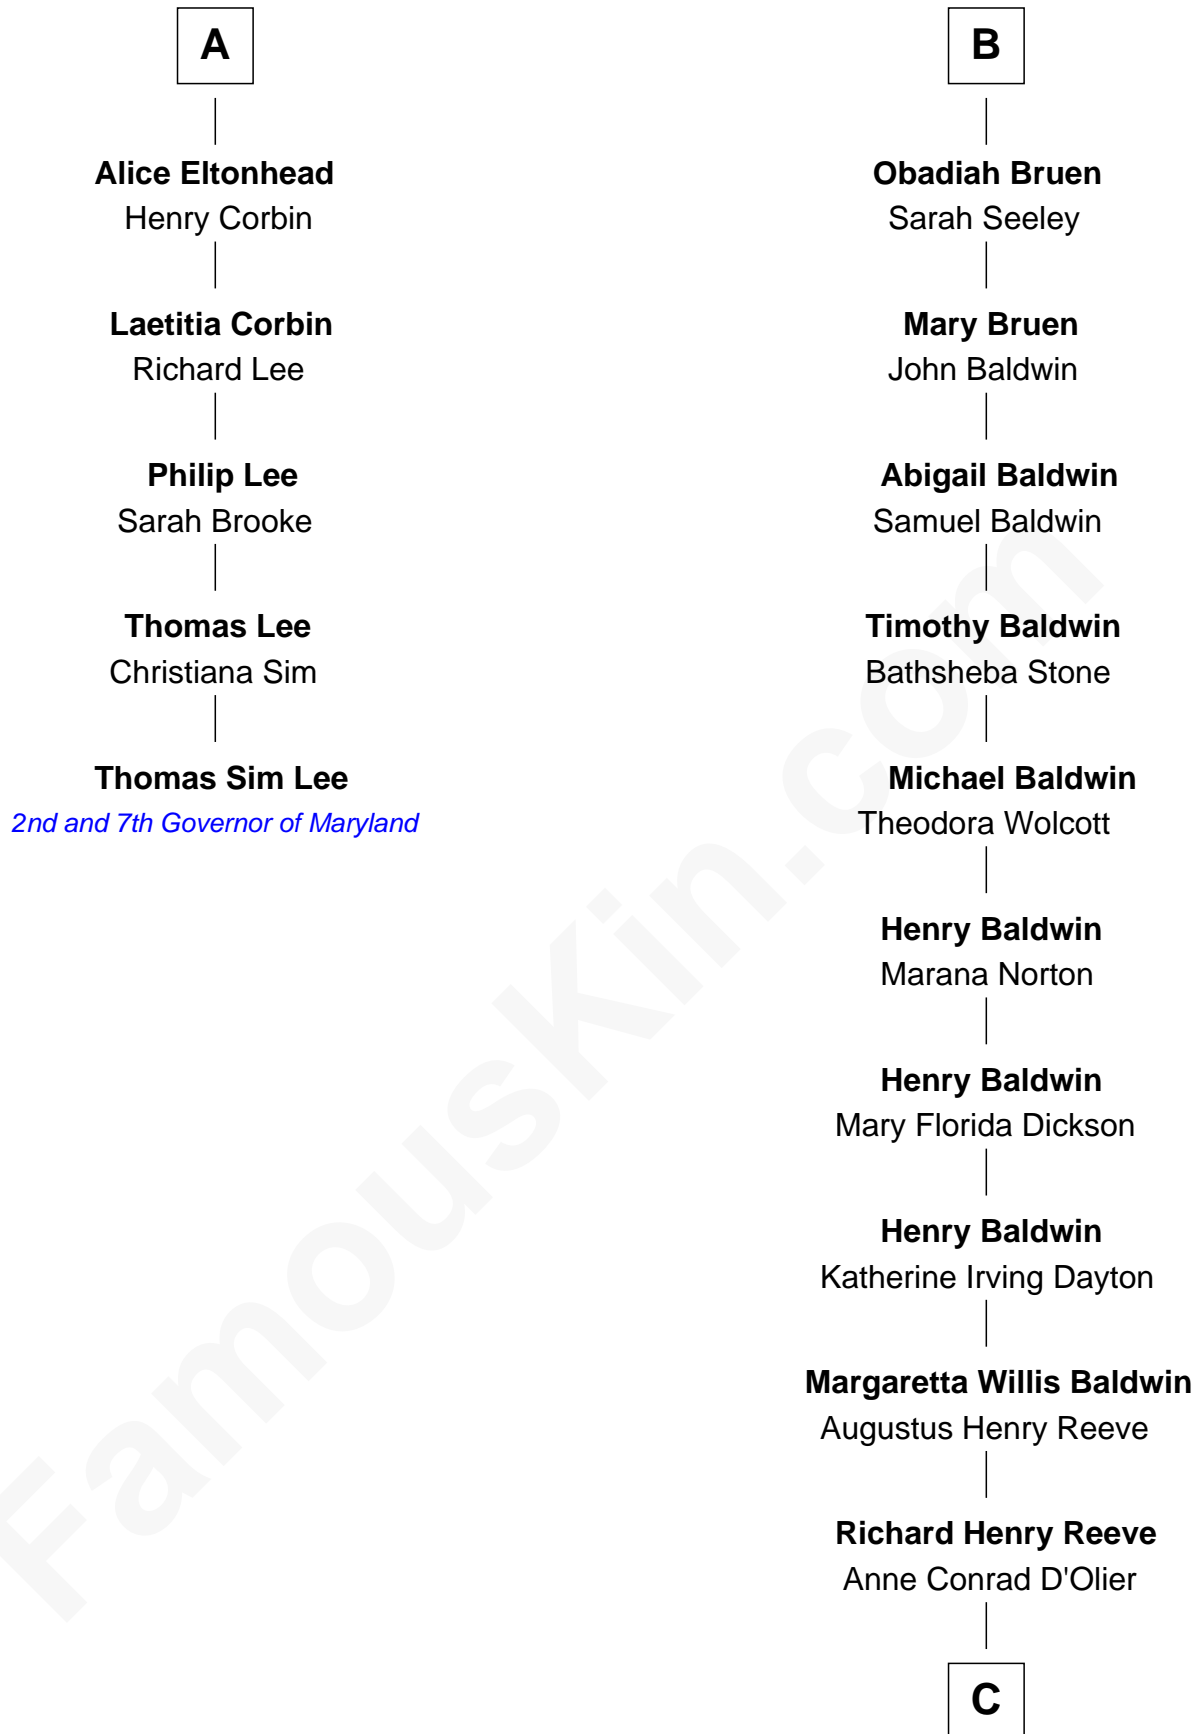

FamousKin.com

Relationship Chart of

Thomas Sim Lee

2nd and 7th Governor of Maryland

11th cousin 7 times removed of

Christopher Reeve

Movie Actor

Sir John Savage
Maud de Swinnerton

C

Franklin D'Olier Reeve

Barbara Pitney Lamb

Christopher Reeve

Movie Actor

FamousKin.com