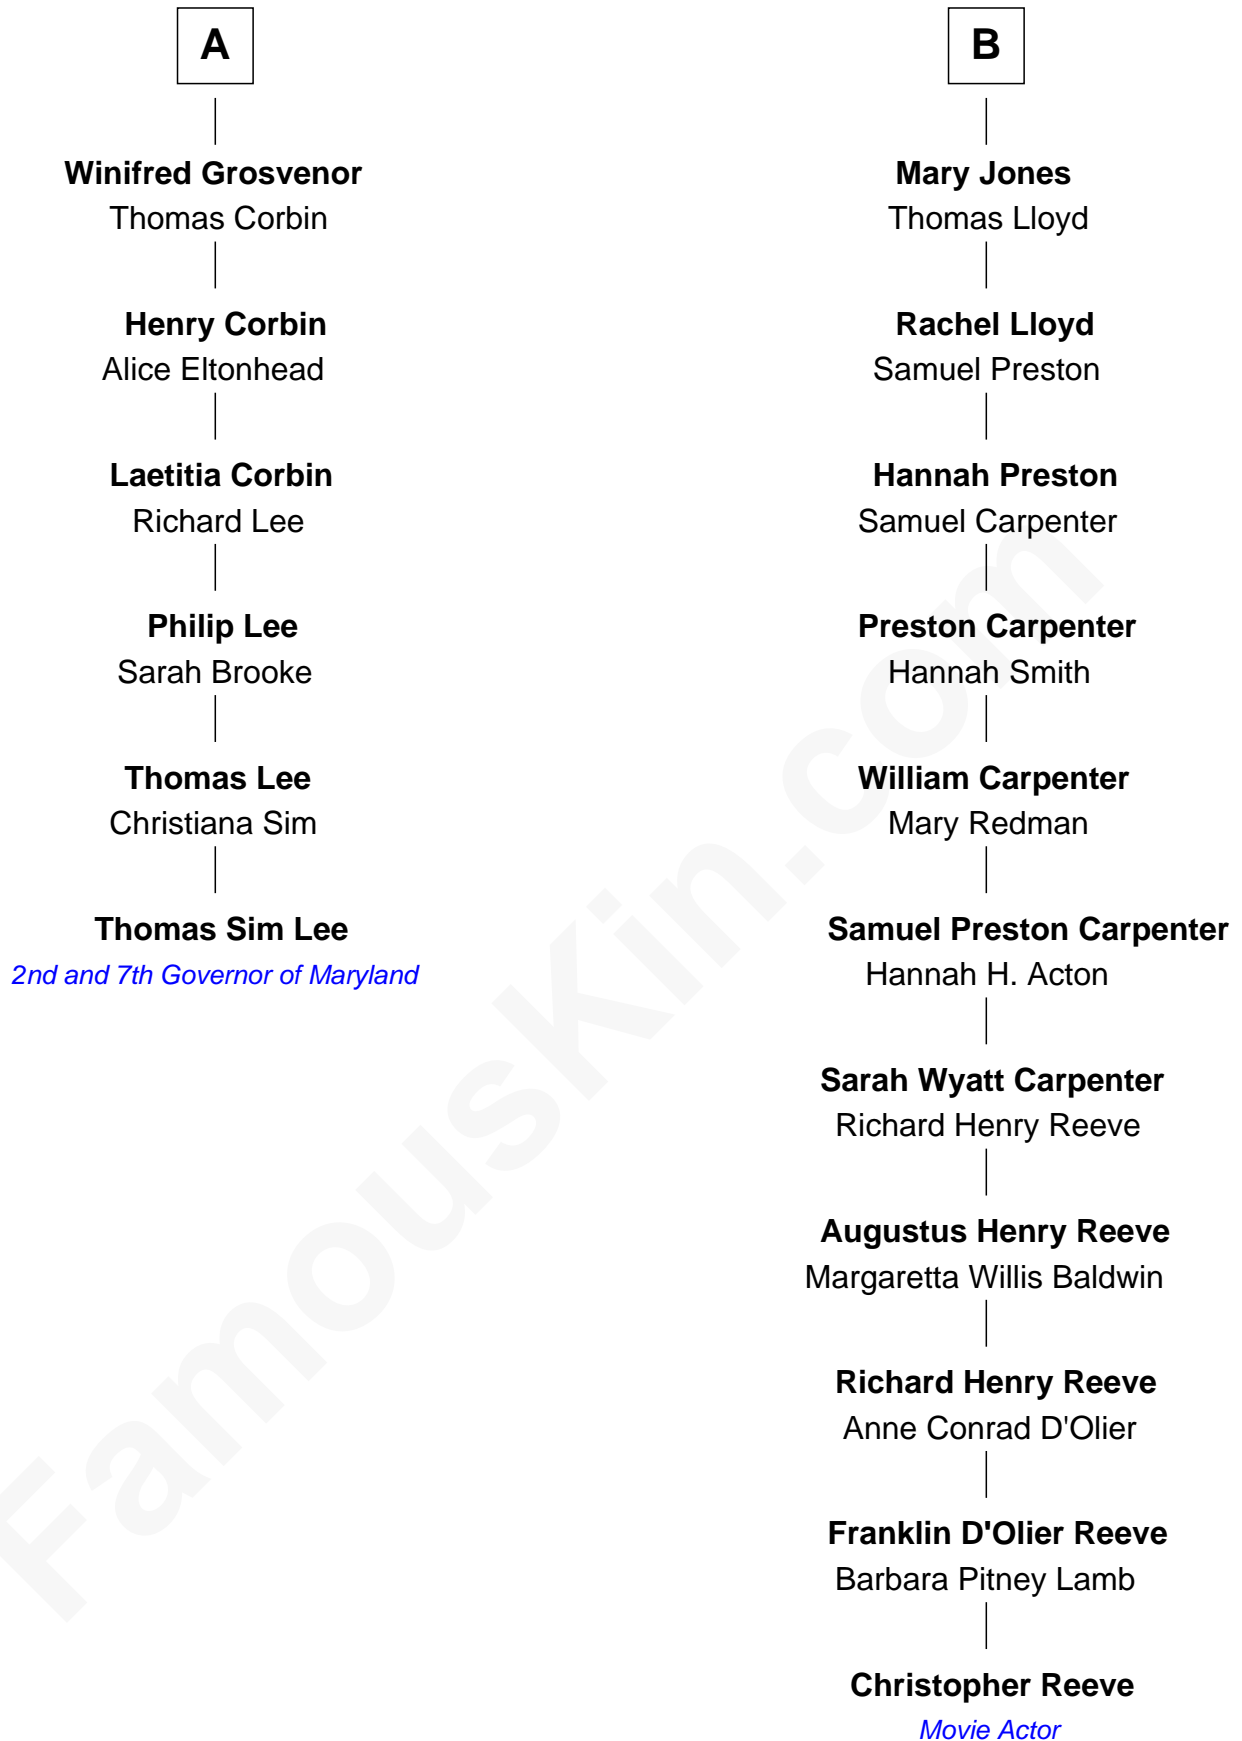

FamousKin.com Relationship Chart of

Thomas Sim Lee

2nd and 7th Governor of Maryland

12th cousin 5 times removed of

Christopher Reeve

Movie Actor

Sir Robert Corbet

Margaret - - - - -

Christopher Reeve photo by [Jbfrankel](#) ([CC BY-SA 3.0](#))