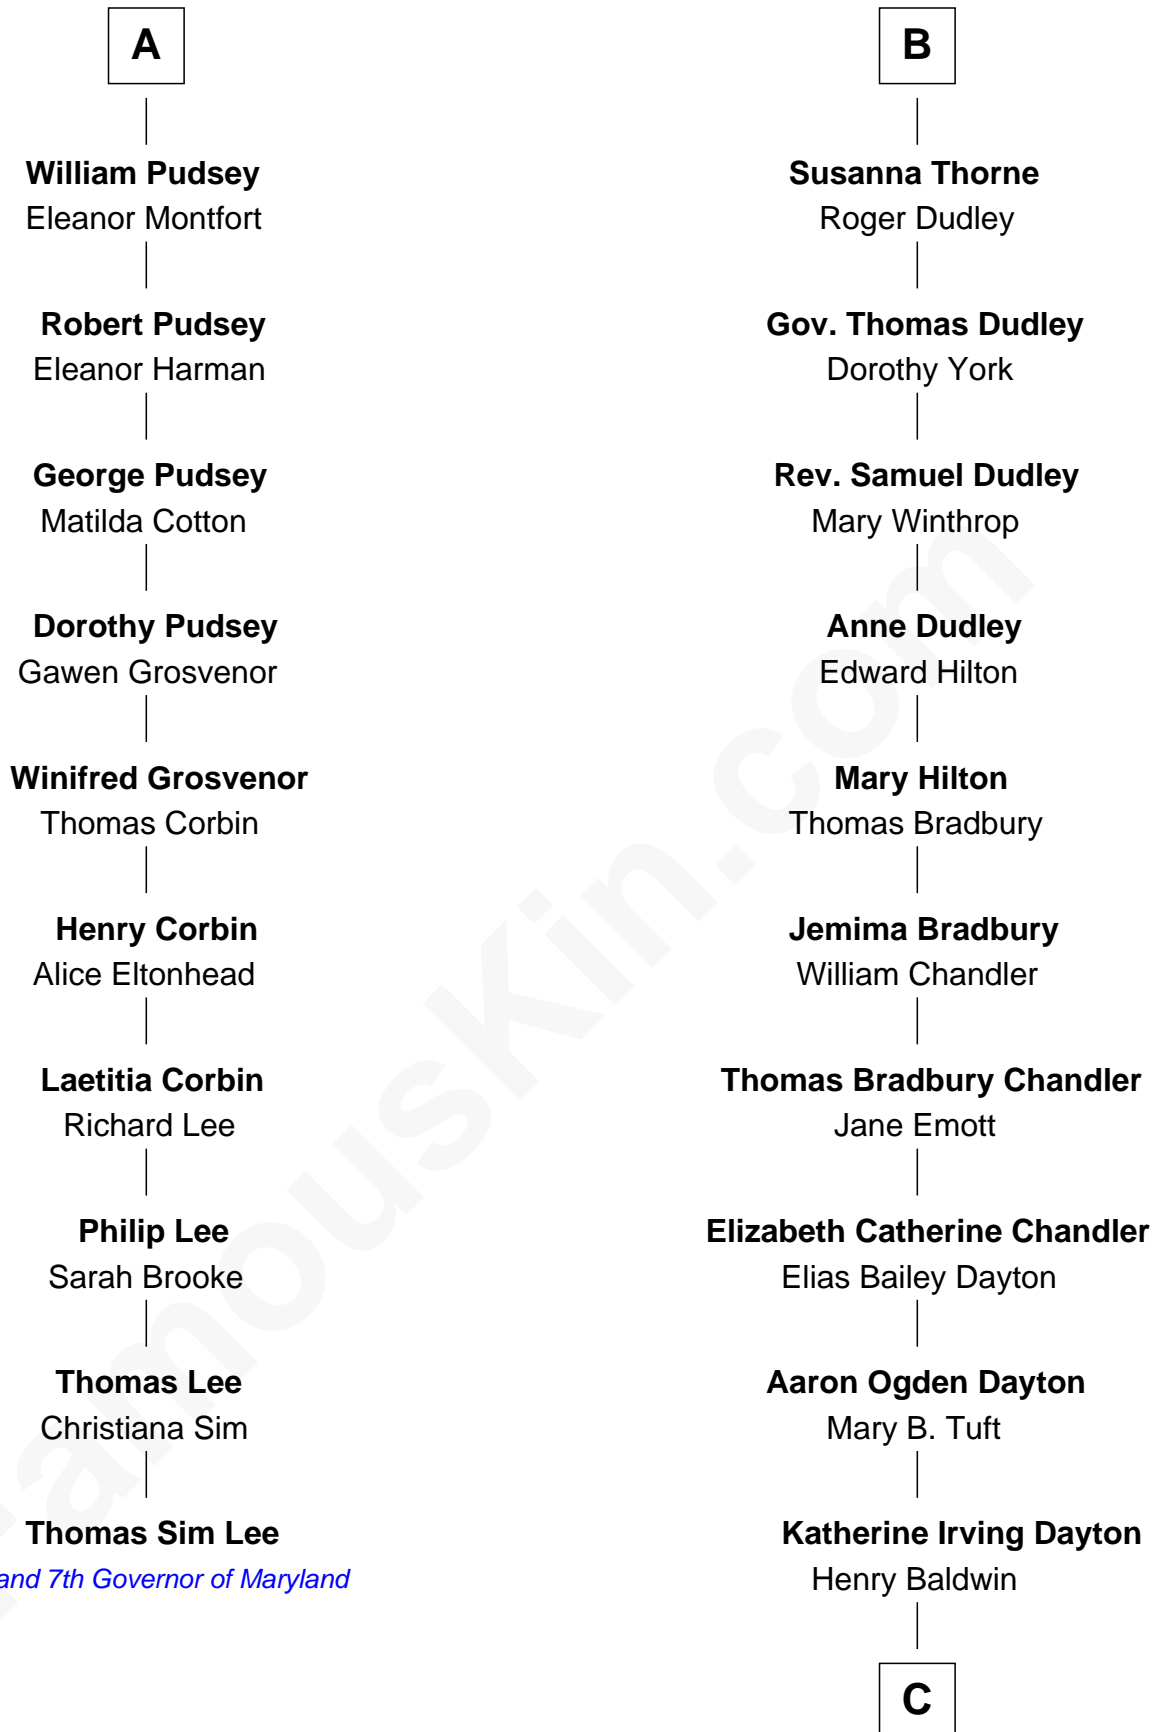

FamousKin.com Relationship Chart of

Thomas Sim Lee

2nd and 7th Governor of Maryland

16th cousin 4 times removed of

Christopher Reeve

Movie Actor

Sir John Grey

Avice Marmion

Sir Robert Grey
Lora de St. Quintin

Elizabeth Grey
Henry FitzHugh

Eleanor Fitzhugh
Sir Thomas Tunstall

Margaret Tunstall
Sir Ralph Pudsey

Sir John Pudsey
Grace Hamerton

Henry Pudsey
Margaret Conyers

Rowland Pudsey
Edith Hare

A

Maud Grey

Sir Thomas Harcourt

Sir Thomas Harcourt
Jane Fraunceys

Sir Richard Harcourt
Edith St. Clair

Alice Harcourt
William Bessiles

Elizabeth Bessiles
Richard Fettiplace

Anne Fettiplace
Edward Purefoy

Mary Purefoy
Thomas Thorne

B

C

Margaretta Willis Baldwin

Augustus Henry Reeve

Richard Henry Reeve

Anne Conrad D'Olier

Franklin D'Olier Reeve