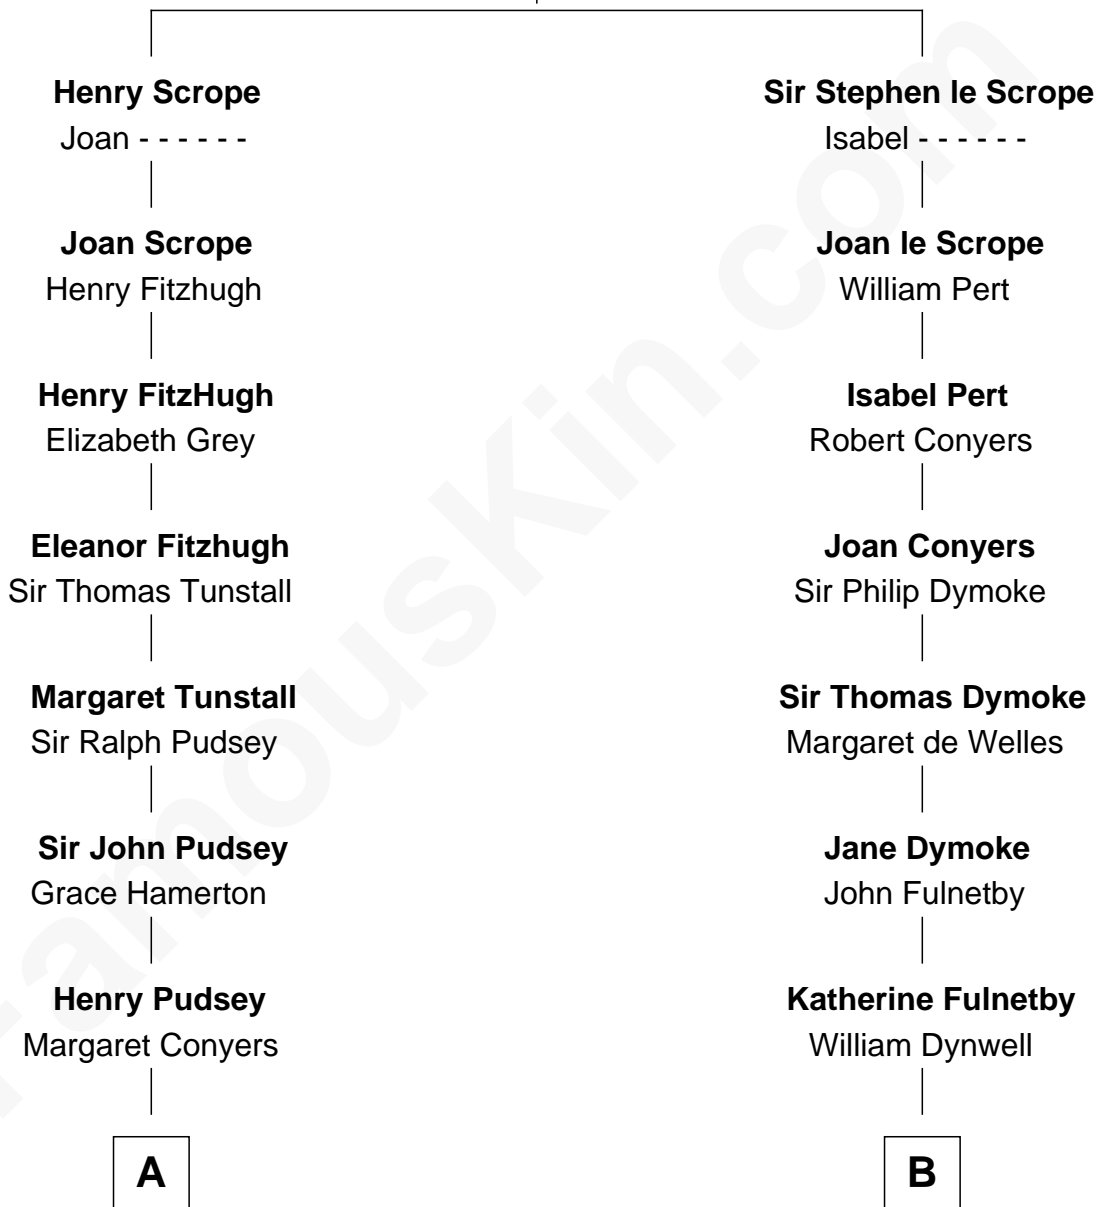

# FamousKin.com Relationship Chart of

**Thomas Sim Lee**

*2nd and 7th Governor of Maryland*

**17th cousin 4 times removed of**

**Christopher Reeve**

*Movie Actor*

**Sir Geoffrey le Scrope**

Ivetta de Ros

C

**Katherine Irving Dayton**

Henry Baldwin

**Margaretta Willis Baldwin**

Augustus Henry Reeve

**Richard Henry Reeve**

Anne Conrad D'Olier

**Franklin D'Olier Reeve**

Barbara Pitney Lamb

**Christopher Reeve**

*Movie Actor*