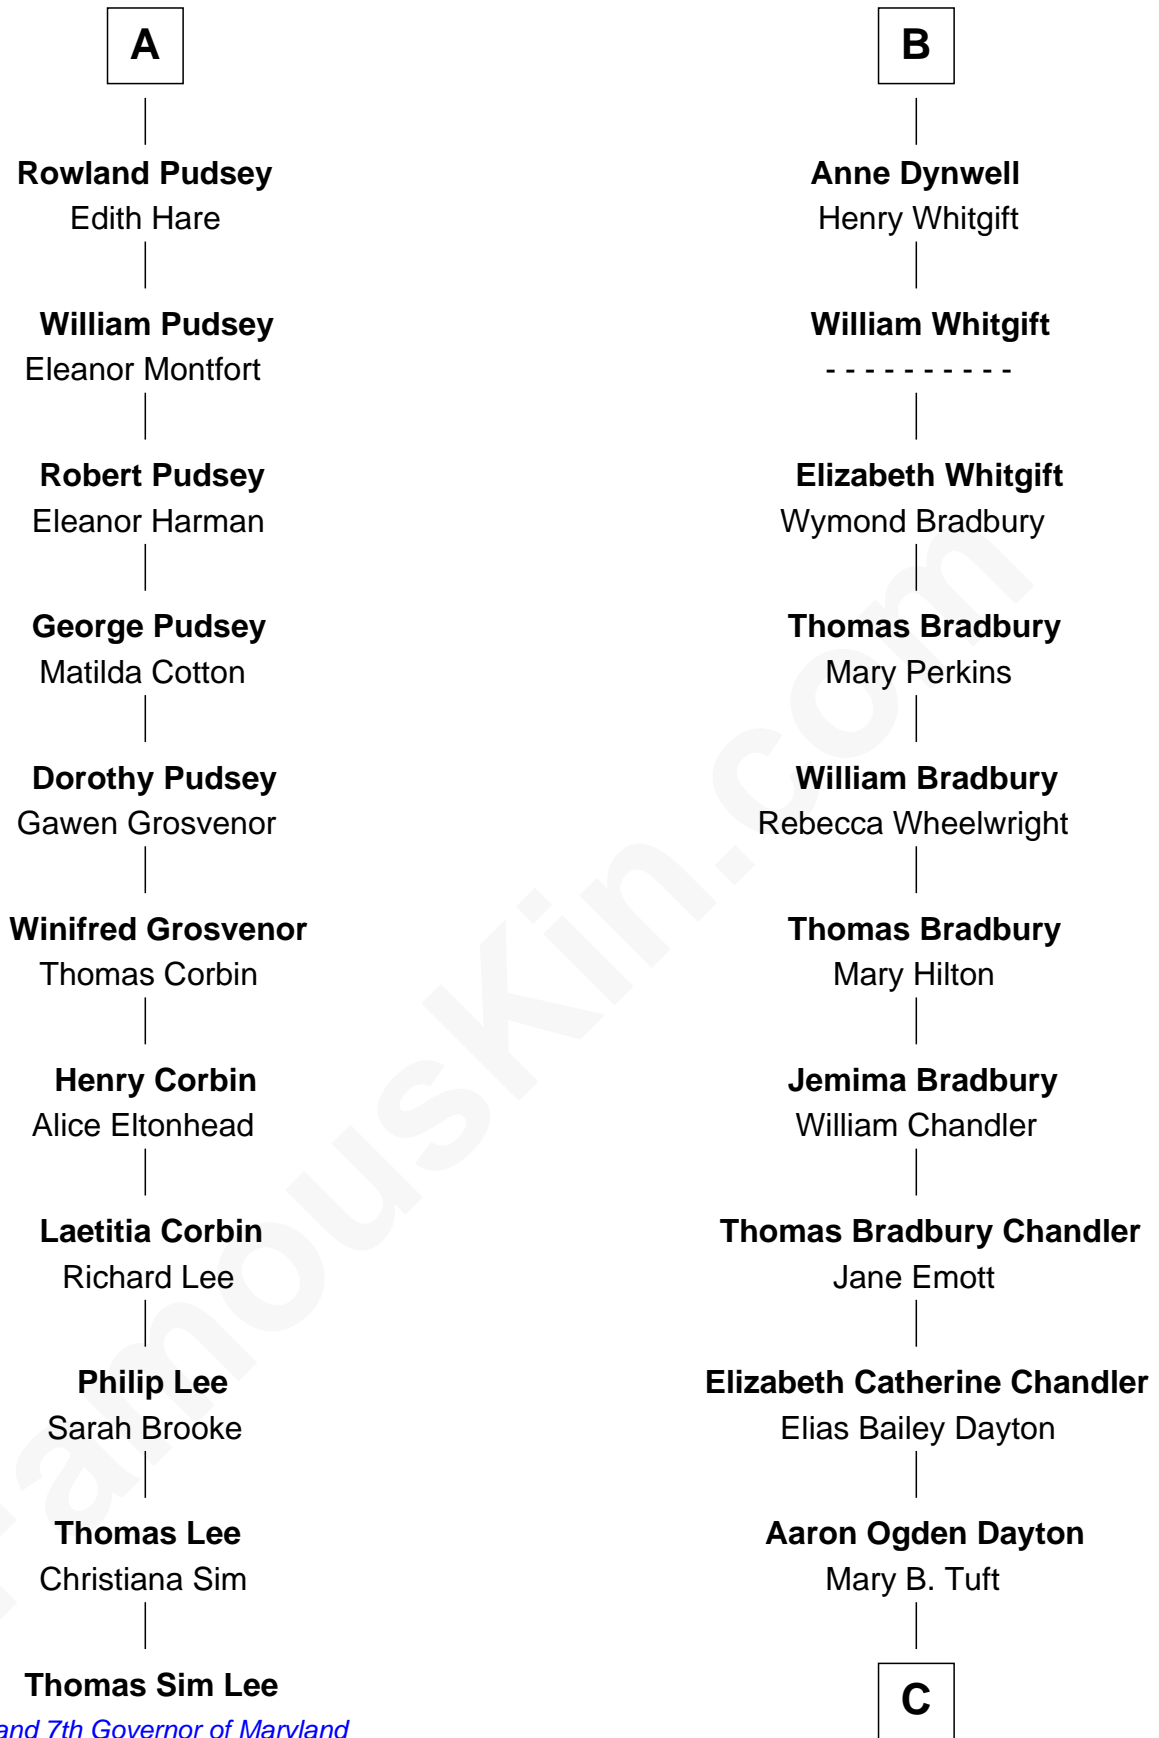

# FamousKin.com Relationship Chart of

**Thomas Sim Lee**

*2nd and 7th Governor of Maryland*

**17th cousin 4 times removed of**

**Christopher Reeve**

*Movie Actor*

**Sir Geoffrey le Scrope**

Ivetta de Ros

C

**Katherine Irving Dayton**

Henry Baldwin

**Margaretta Willis Baldwin**

Augustus Henry Reeve

**Richard Henry Reeve**

Anne Conrad D'Olier

**Franklin D'Olier Reeve**

Barbara Pitney Lamb

**Christopher Reeve**

*Movie Actor*