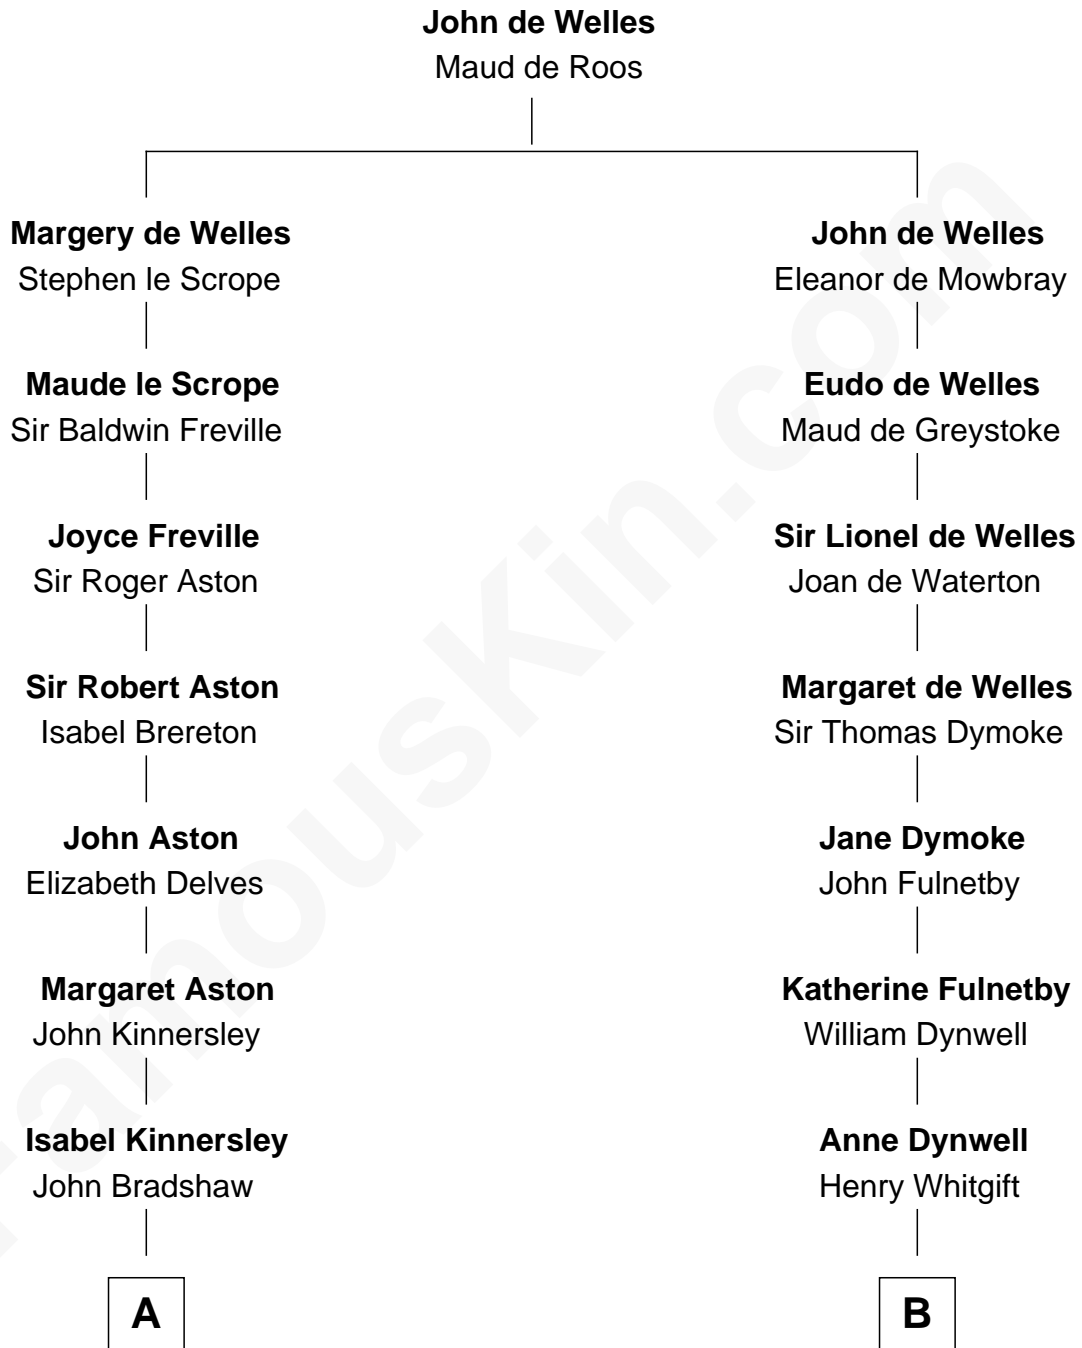

FamousKin.com

Relationship Chart of

Thomas Sim Lee

2nd and 7th Governor of Maryland

16th cousin 4 times removed of

Christopher Reeve

Movie Actor

C

—
Margaretta Willis Baldwin

Augustus Henry Reeve

—
Richard Henry Reeve

Anne Conrad D'Olier

—
Franklin D'Olier Reeve

Barbara Pitney Lamb

—
Christopher Reeve

Movie Actor