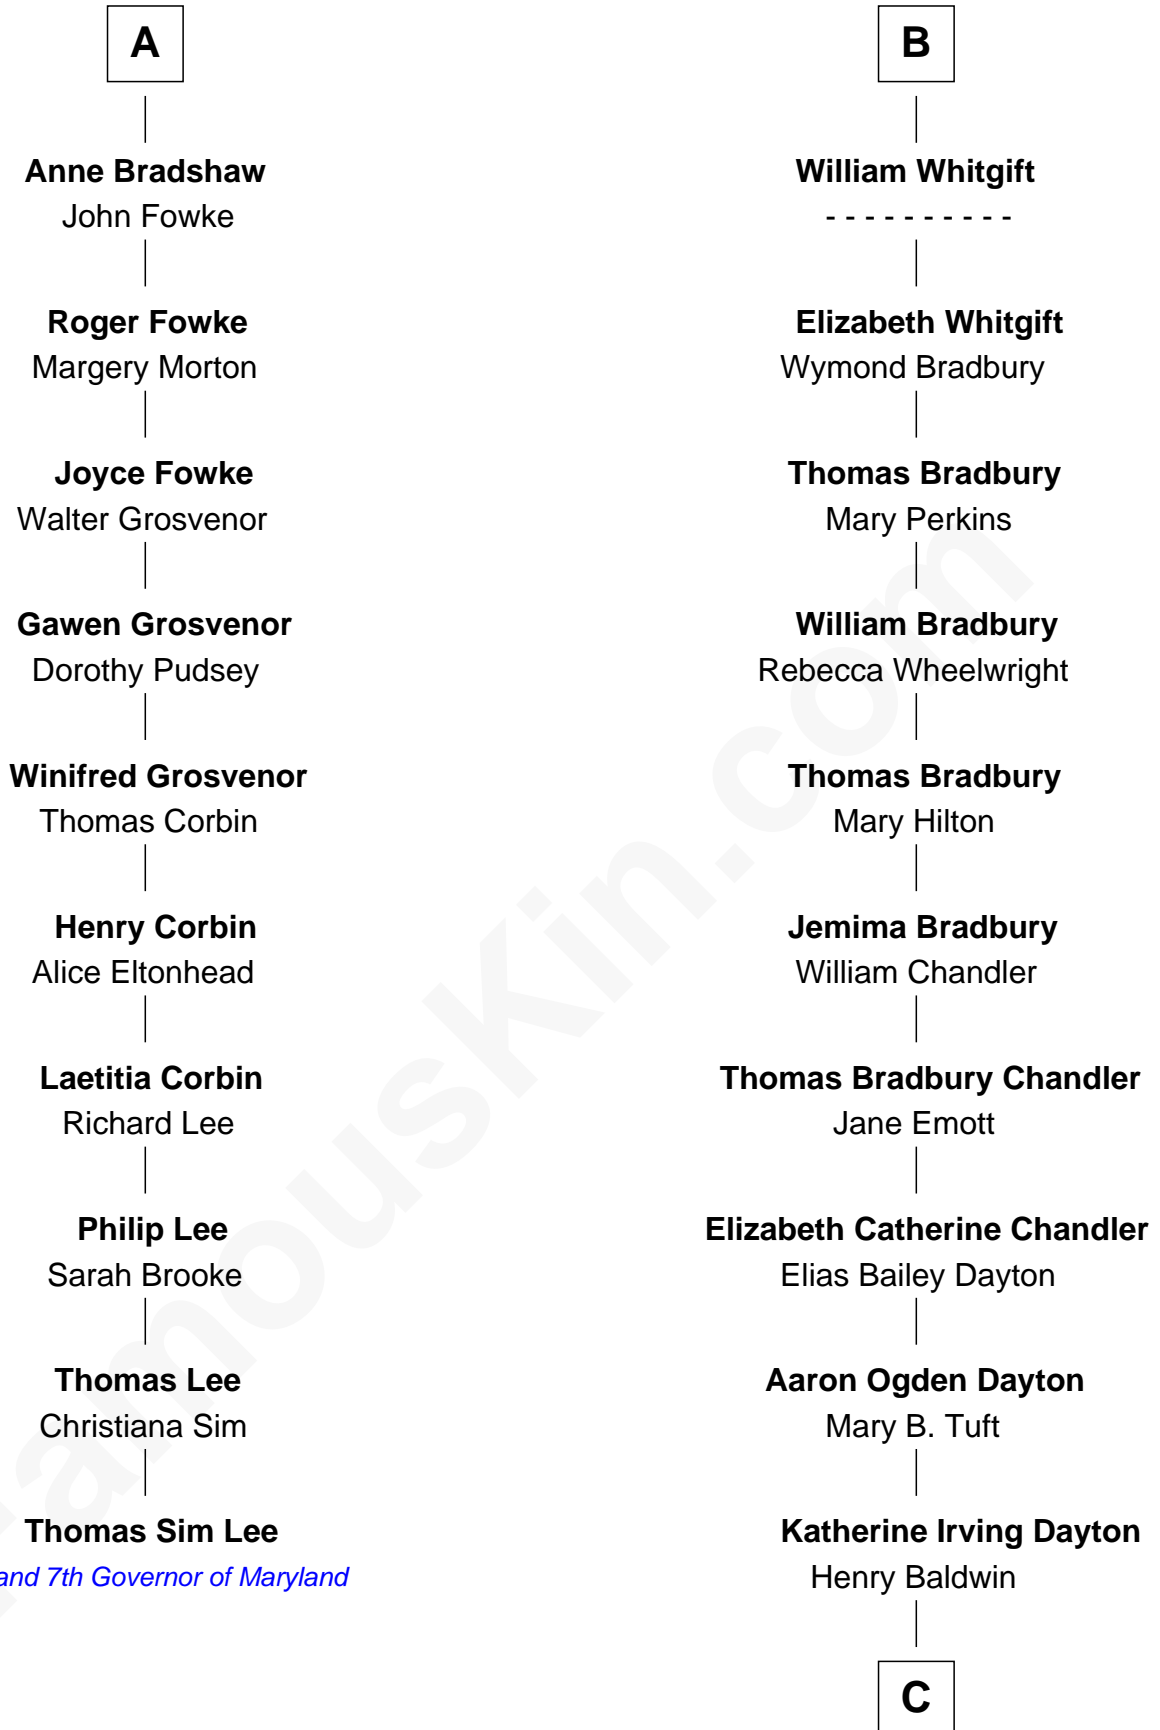

FamousKin.com

Relationship Chart of

Thomas Sim Lee

2nd and 7th Governor of Maryland

16th cousin 4 times removed of

Christopher Reeve

Movie Actor

C

—
Margaretta Willis Baldwin

Augustus Henry Reeve

—
Richard Henry Reeve

Anne Conrad D'Olier

—
Franklin D'Olier Reeve

Barbara Pitney Lamb

—
Christopher Reeve

Movie Actor