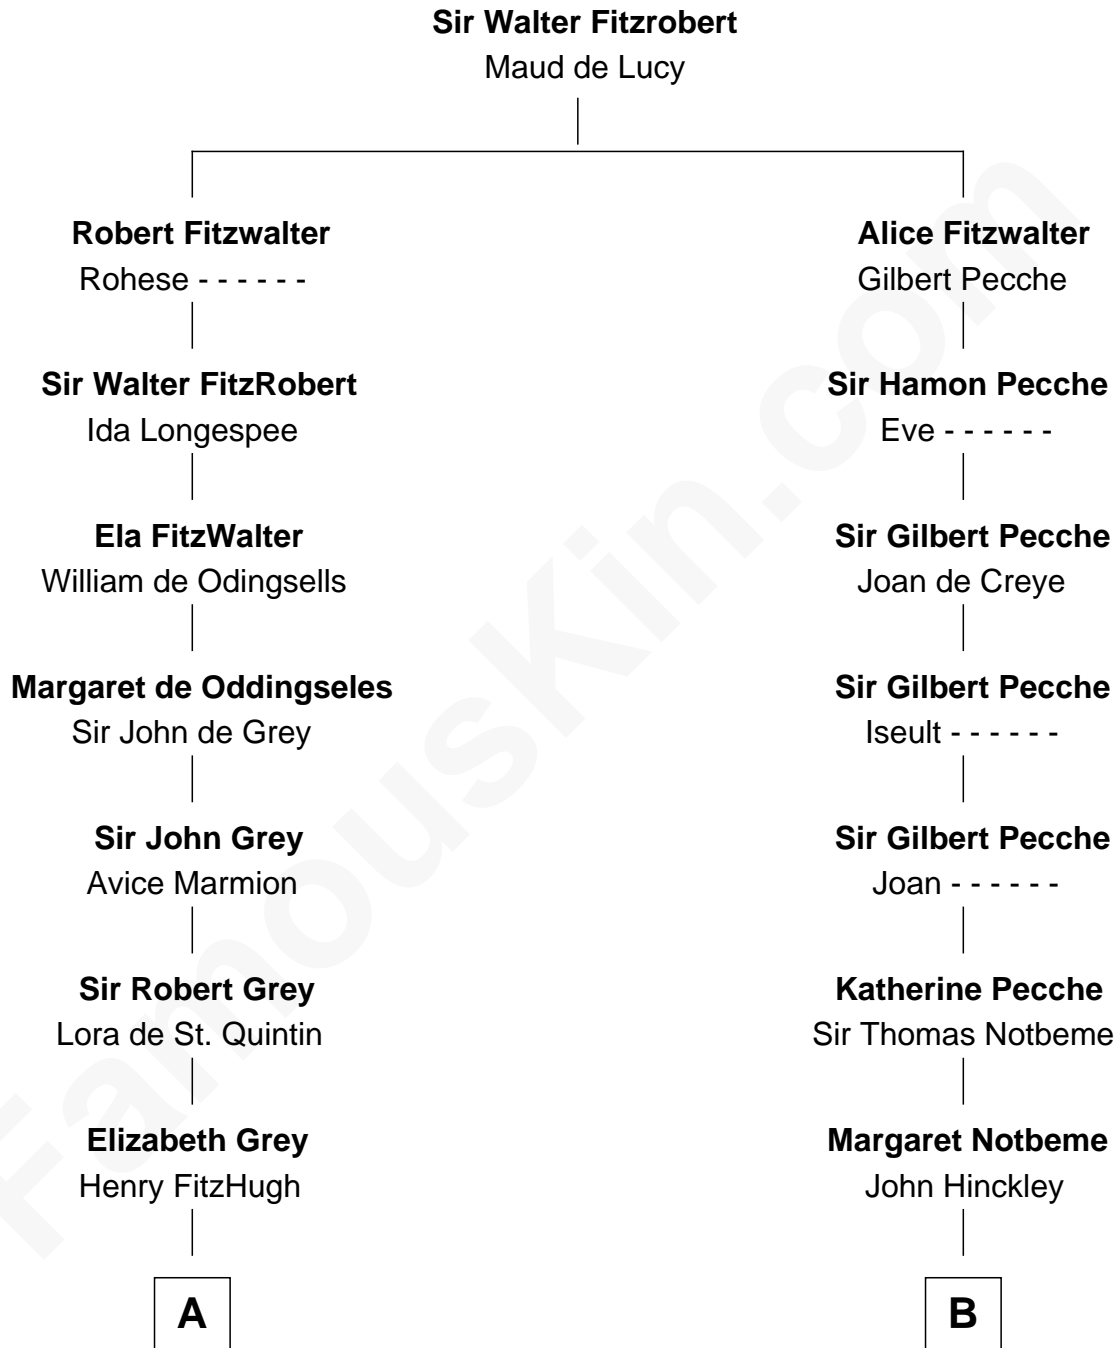

FamousKin.com Relationship Chart of

Thomas Sim Lee

2nd and 7th Governor of Maryland

20th cousin 1 time removed of

Nathaniel Hawthorne

Author of The Scarlet Letter

C

Henry Corbin
Alice Eltonhead

Nathaniel Hawthorne
Author of The Scarlet Letter