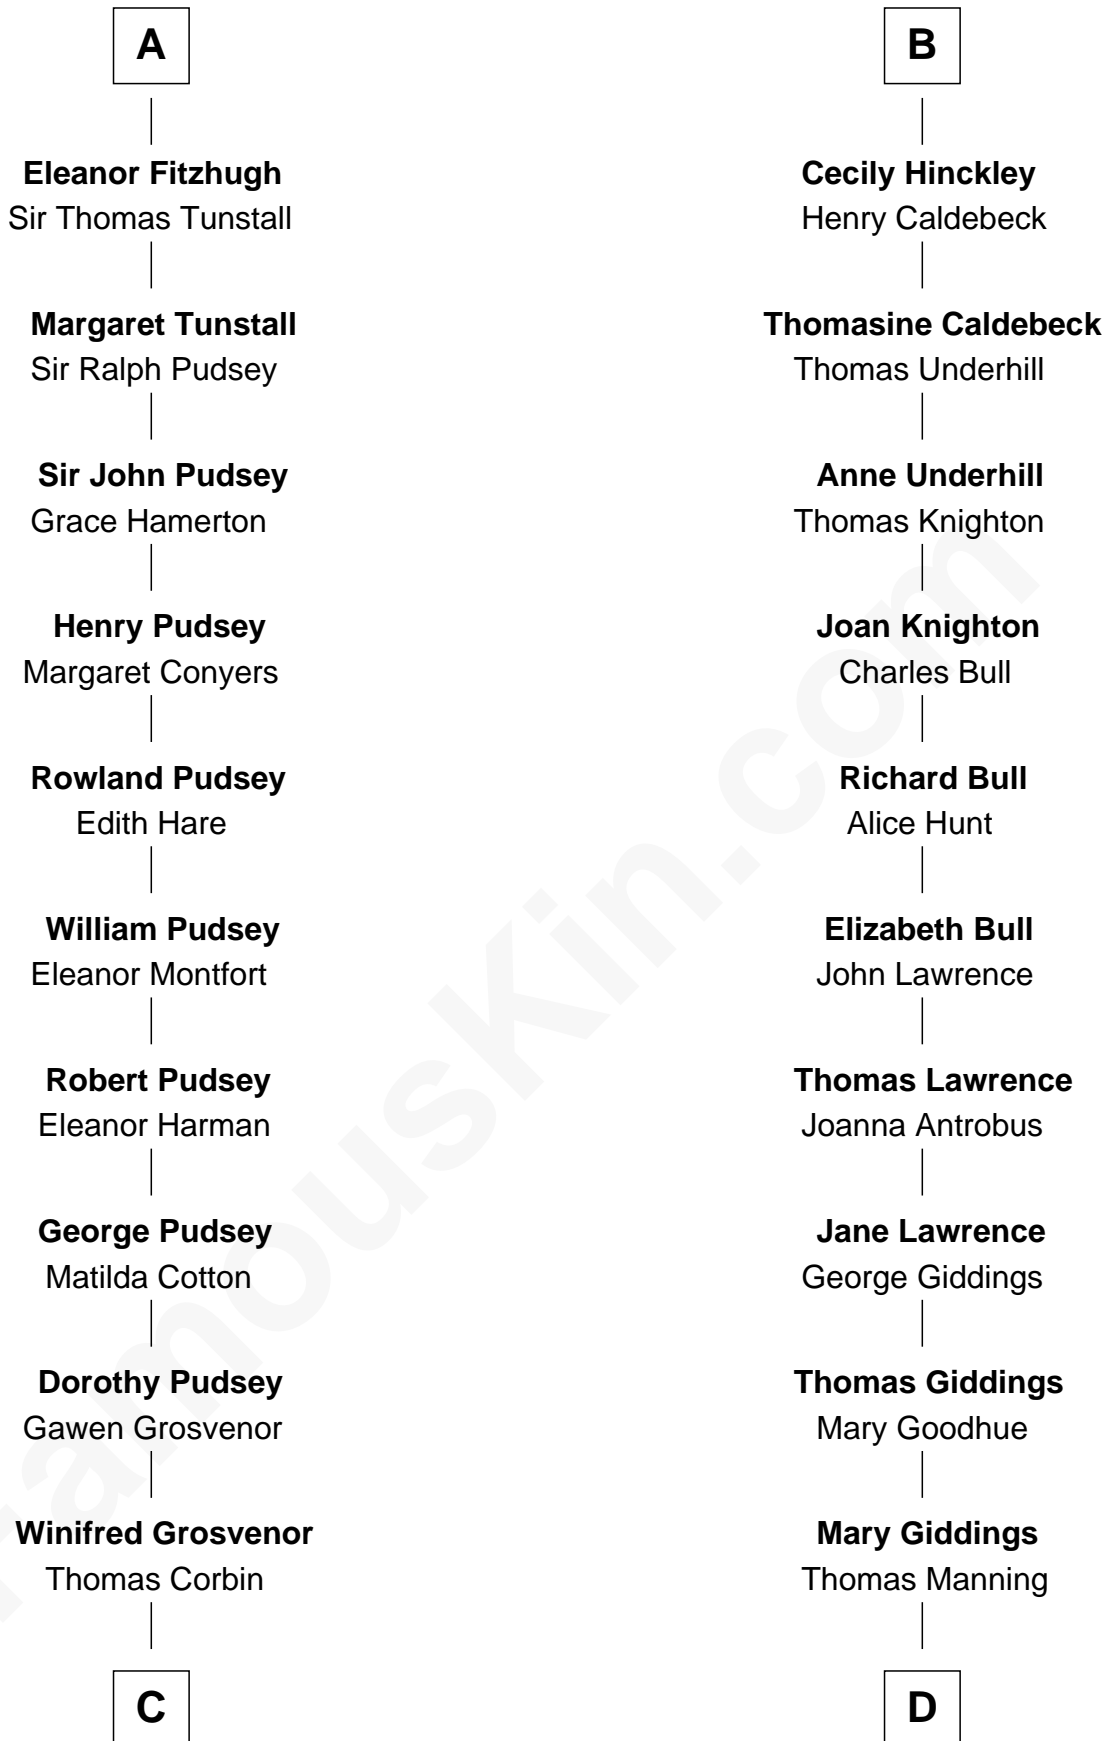

FamousKin.com Relationship Chart of

Thomas Sim Lee

2nd and 7th Governor of Maryland

20th cousin 1 time removed of

Nathaniel Hawthorne

Author of The Scarlet Letter

C

Henry Corbin
Alice Eltonhead

Nathaniel Hawthorne
Author of The Scarlet Letter